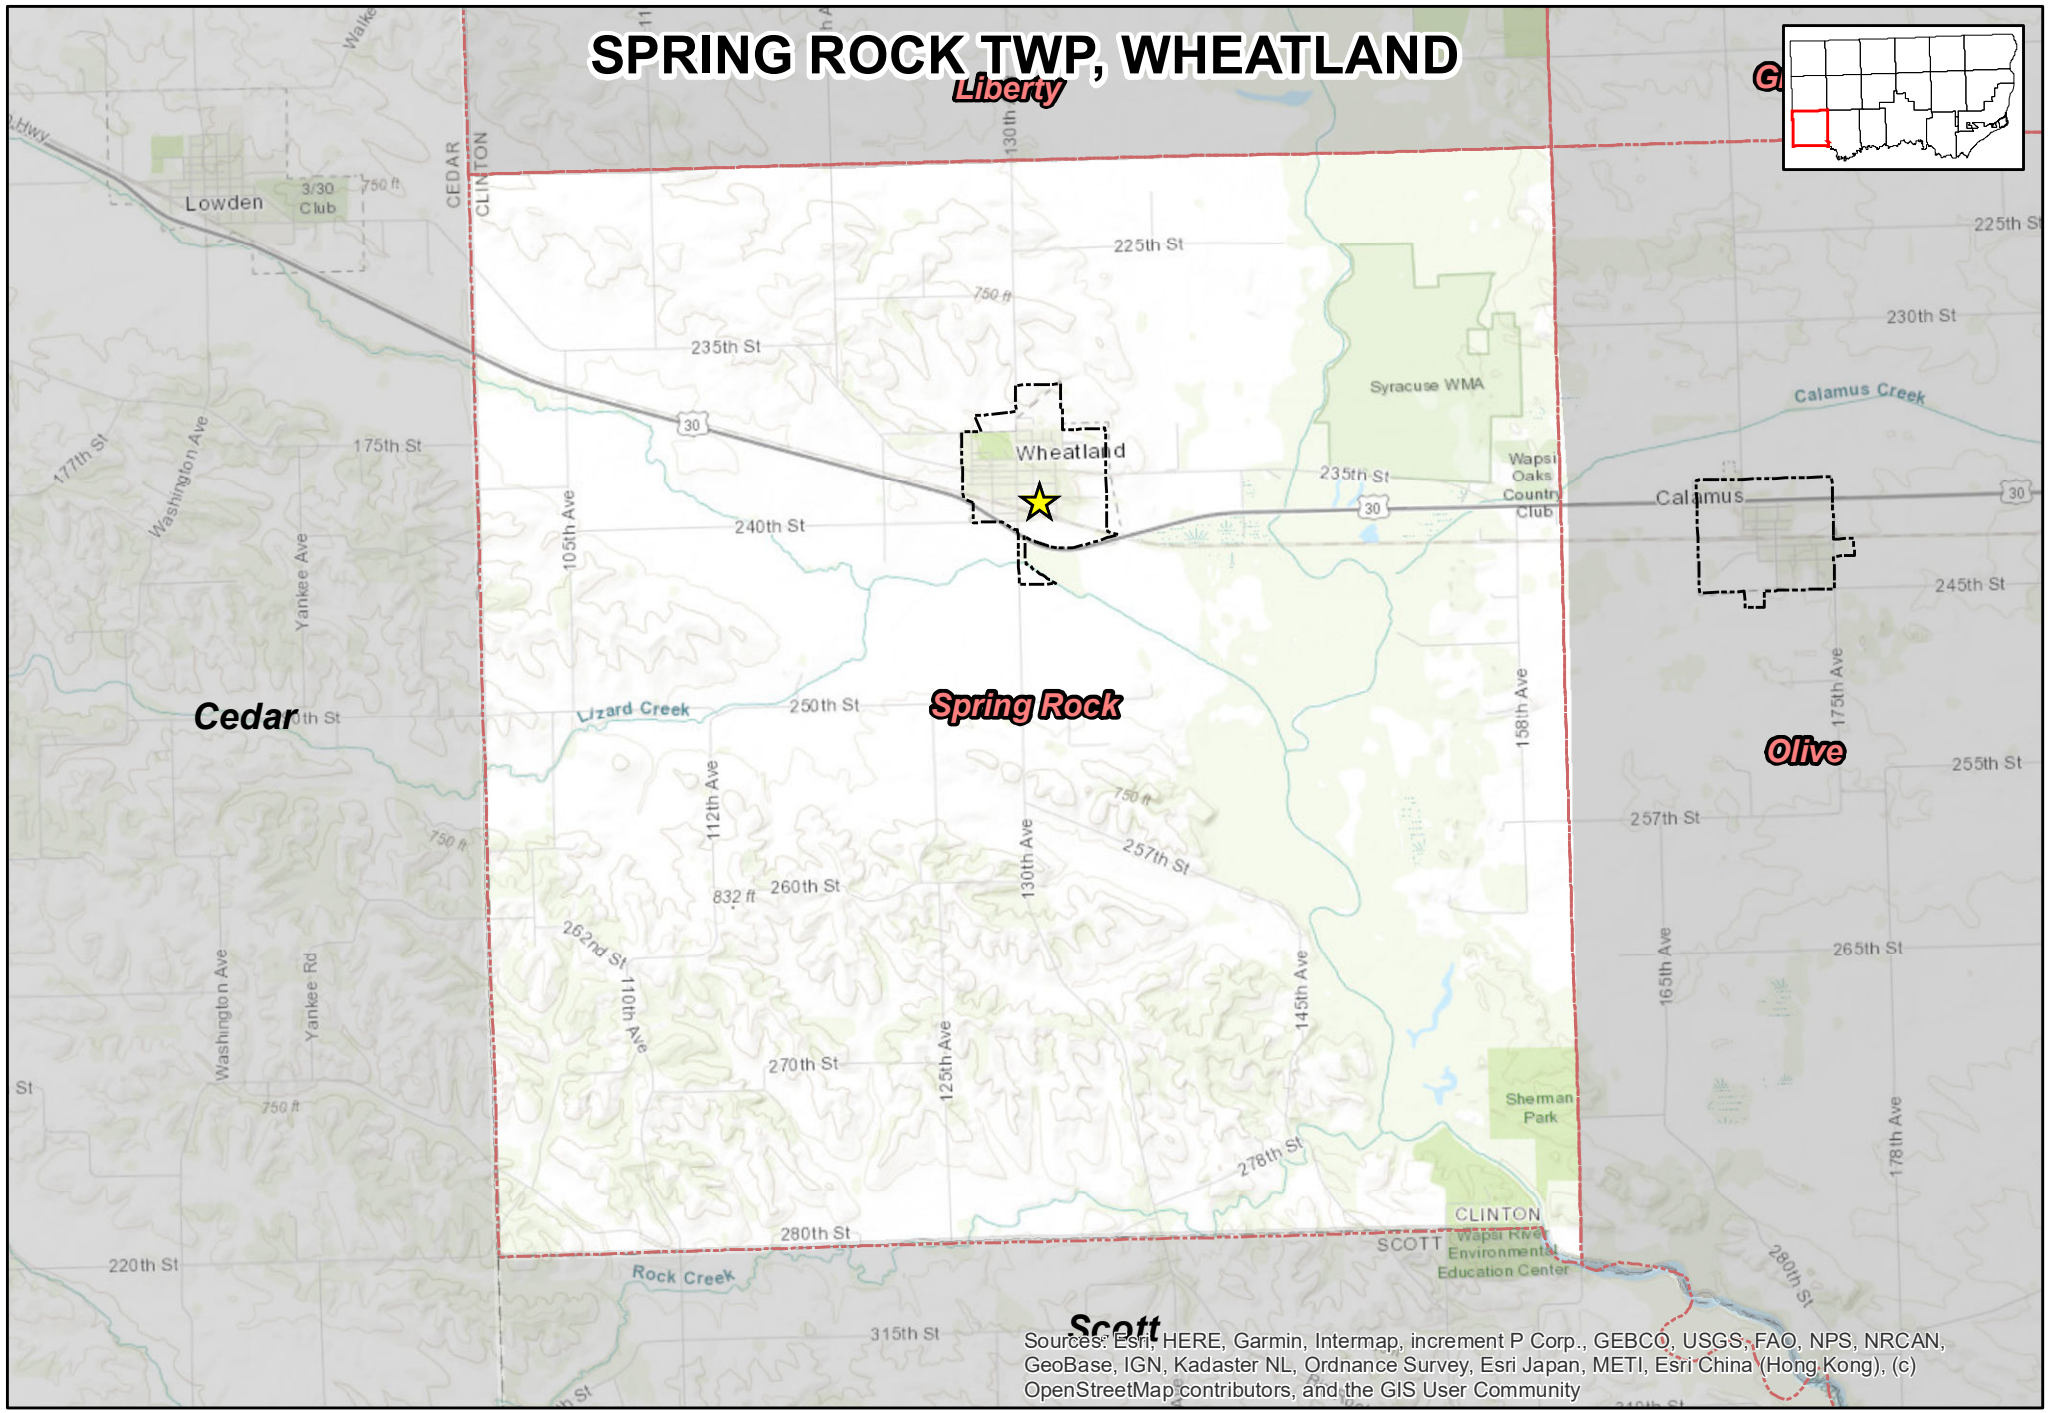

# SPRING ROCK TWP, WHEATLAND

*Liberty*

Sources: Esri, HERE, Garmin, Intermap, increment P Corp., GEBCO, USGS, FAO, NPS, NRCAN, GeoBase, IGN, Kadaster NL, Ordnance Survey, Esri Japan, METI, Esri China (Hong Kong), (c) OpenStreetMap contributors, and the GIS User Community

Prepared by:  
 Clinton County Auditor's Office  
 GIS Division  
 1900 N 3rd Street  
 Clinton, IA 52733-2957  
 (563) 244-0568

**Precinct Polling Location Address**  
 205 Jefferson St E, Wheatland, IA 52777

1 inch = 1 miles  
 NOTE: Polling location may reside outside of precinct

- Polling Location
- Political Township
- Corporate Boundary

Date: 1/3/2020