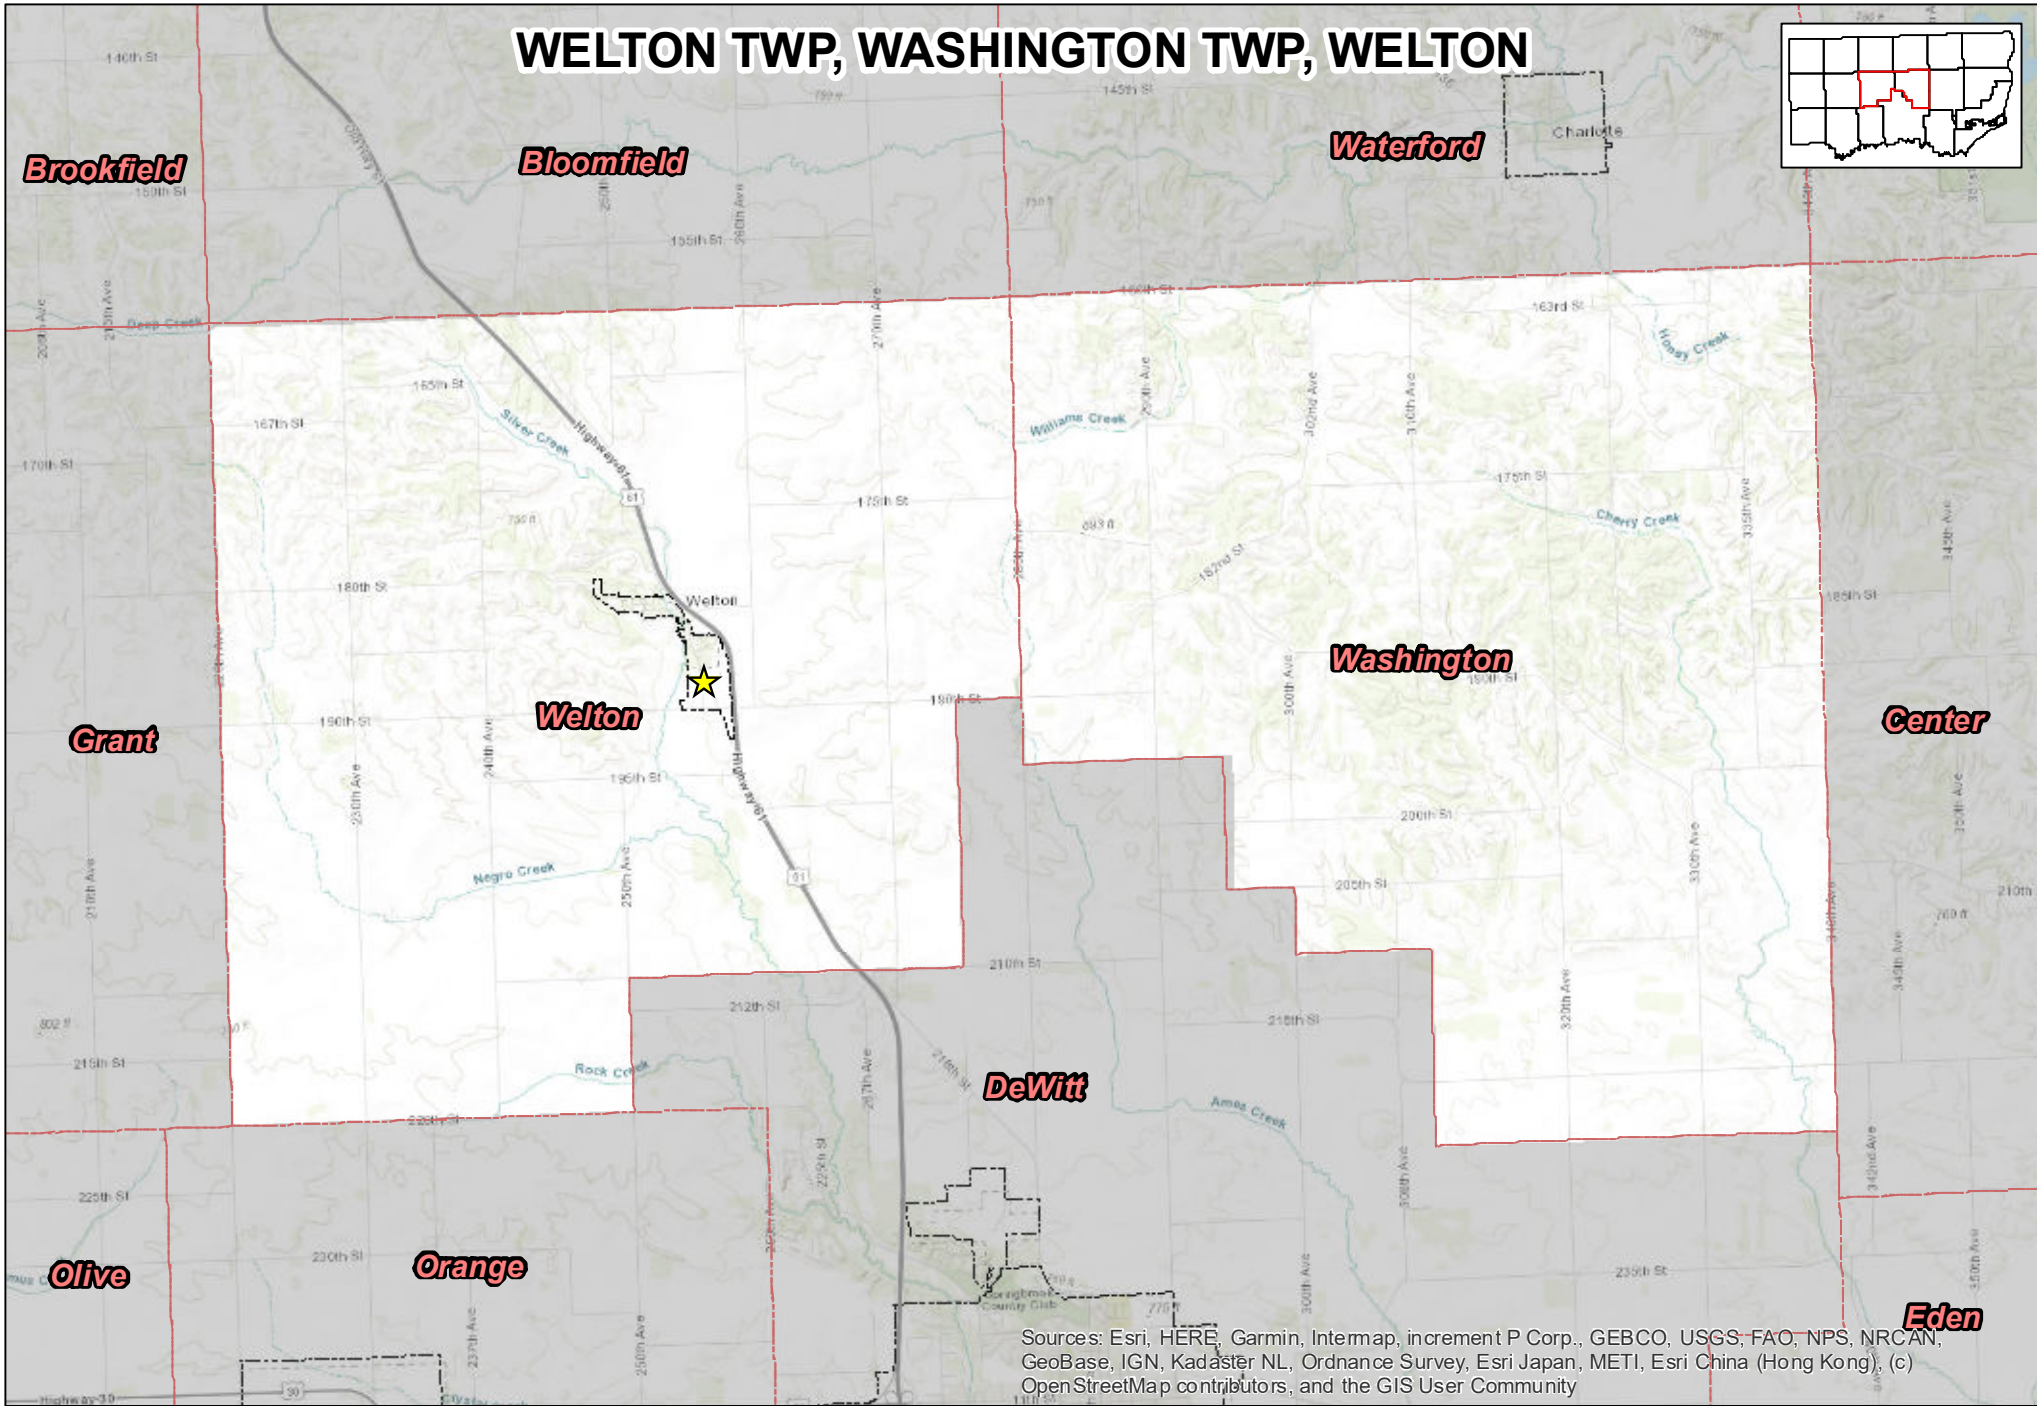

WELTON TWP, WASHINGTON TWP, WELTON

Sources: Esri, HERE, Garmin, Intermap, increment P Corp., GEBCO, USGS-FAO, NPS, NRCAN, GeoBase, IGN, Kadaster NL, Ordnance Survey, Esri Japan, METI, Esri China (Hong Kong), (c) OpenStreetMap contributors, and the GIS User Community

Prepared by:
Clinton County Auditor's Office
GIS Division
1900 N 3rd Street
Clinton, IA 52733-2957
(563) 244-0568

Precinct Polling Location Address

Welton Fire Station
95 Main St, Welton IA 52774

1 inch = 1 miles
NOTE: Polling location may reside outside of precinct

-  Polling Location
-  Political Township
-  Corporate Boundary

Date: 2/7/2022