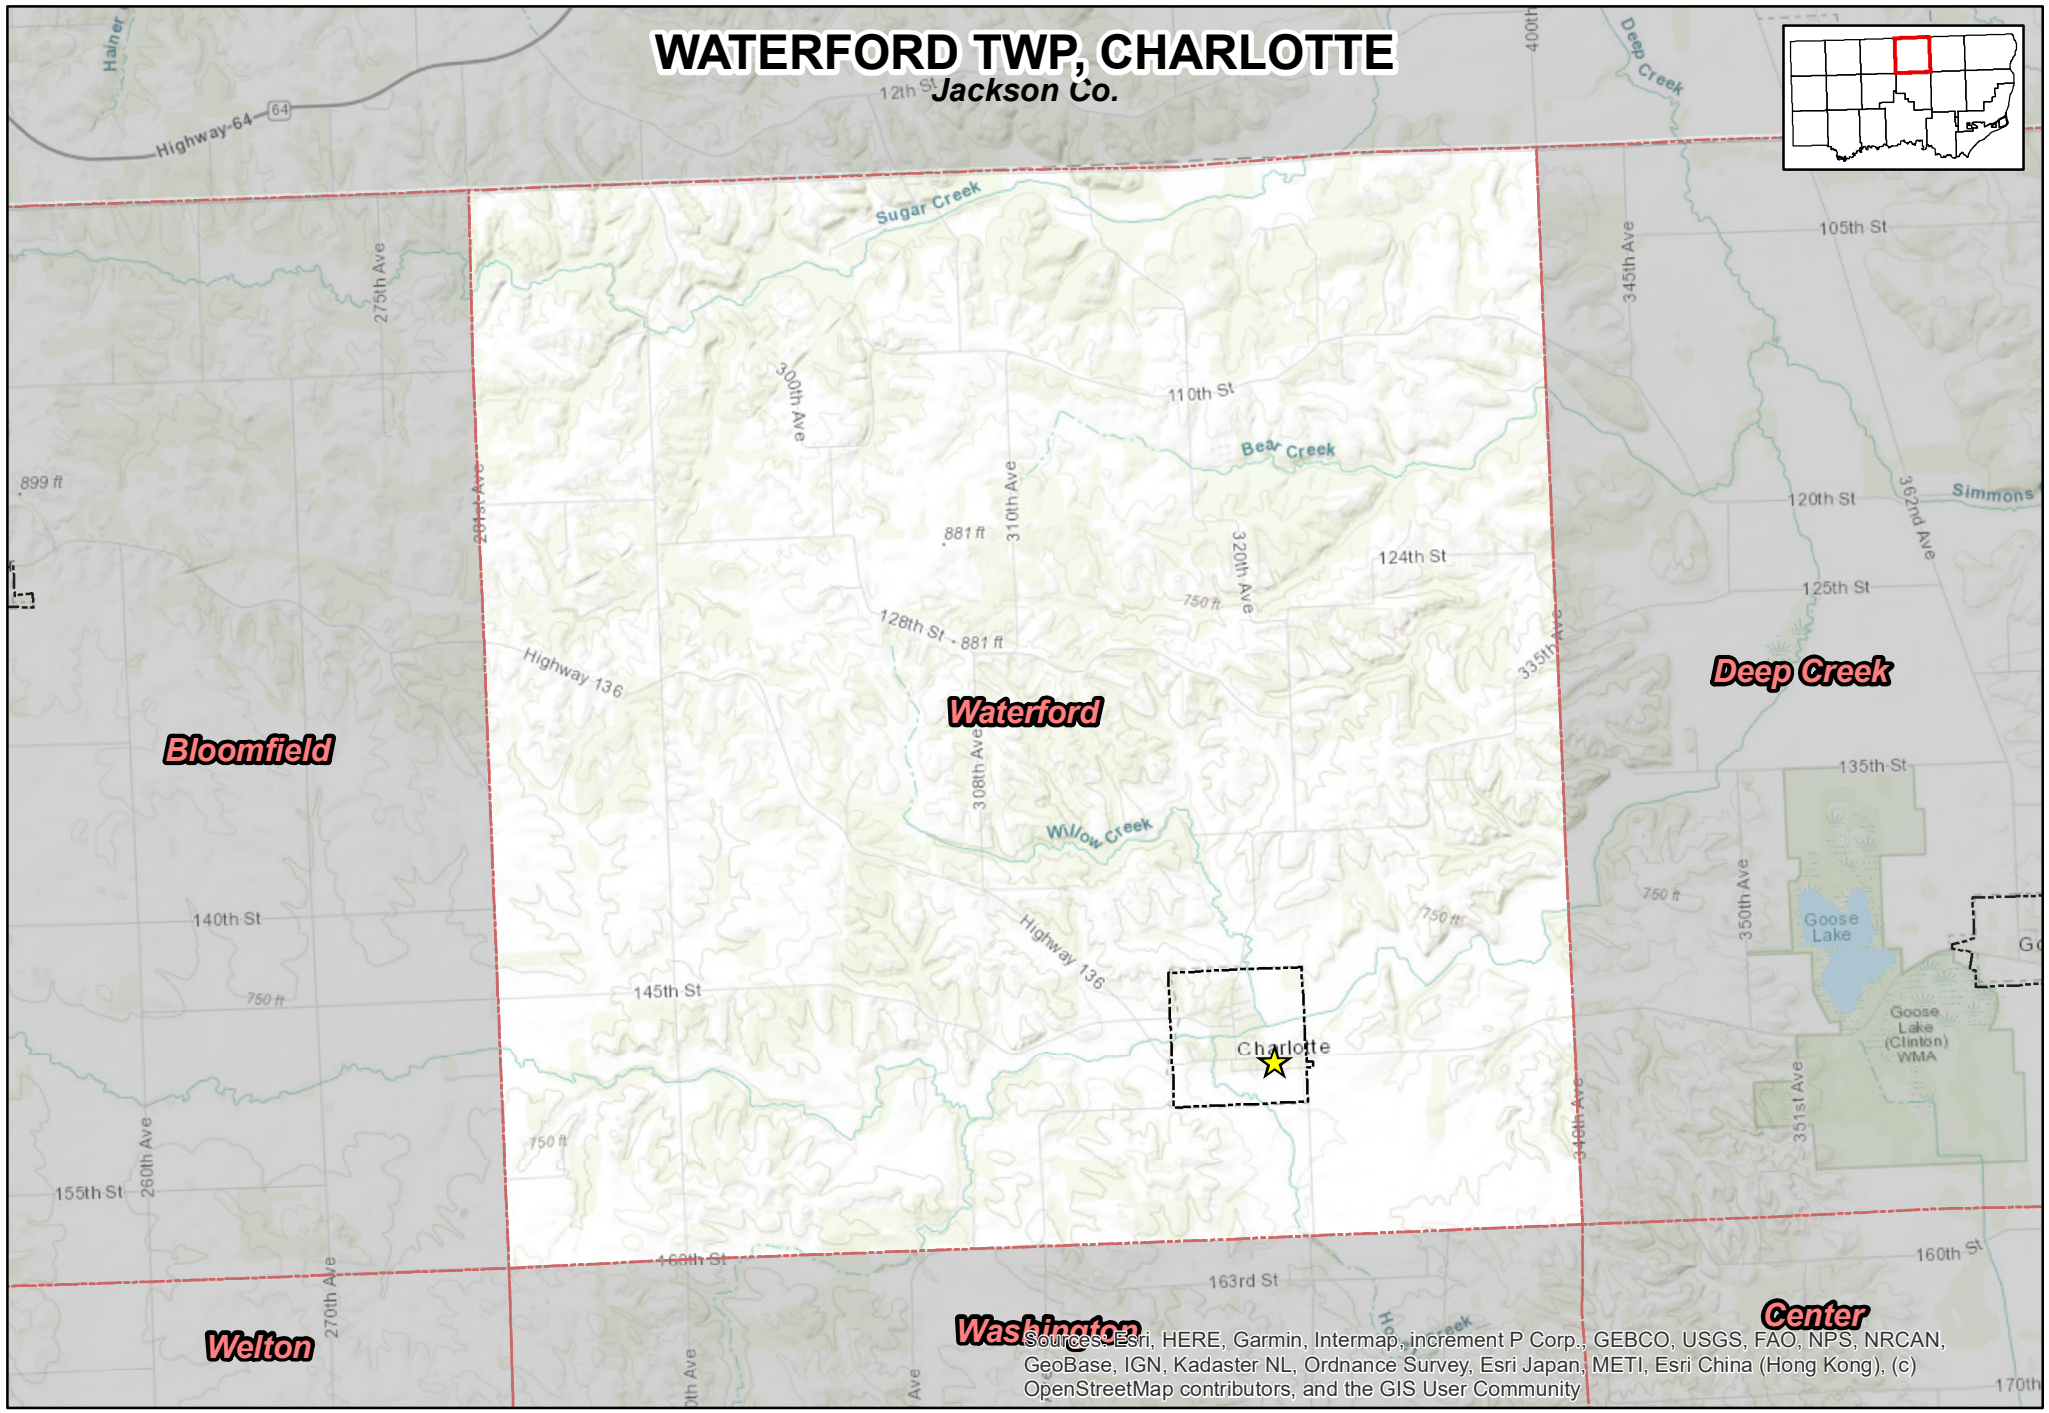

# WATERFORD TWP, CHARLOTTE

12th St Jackson Co.

Sources: Esri, HERE, Garmin, Intermap, increment P Corp., GEBCO, USGS, FAO, NPS, NRCAN, GeoBase, IGN, Kadaster NL, Ordnance Survey, Esri Japan, METI, Esri China (Hong Kong), (c) OpenStreetMap contributors, and the GIS User Community

## Precinct Polling Location Address

Immanuel Lutheran Church  
235 1st St, Charlotte IA 52731

1 inch = 1 miles  
NOTE: Polling location may reside outside of precinct

-  Polling Location
-  Political Township
-  Corporate Boundary