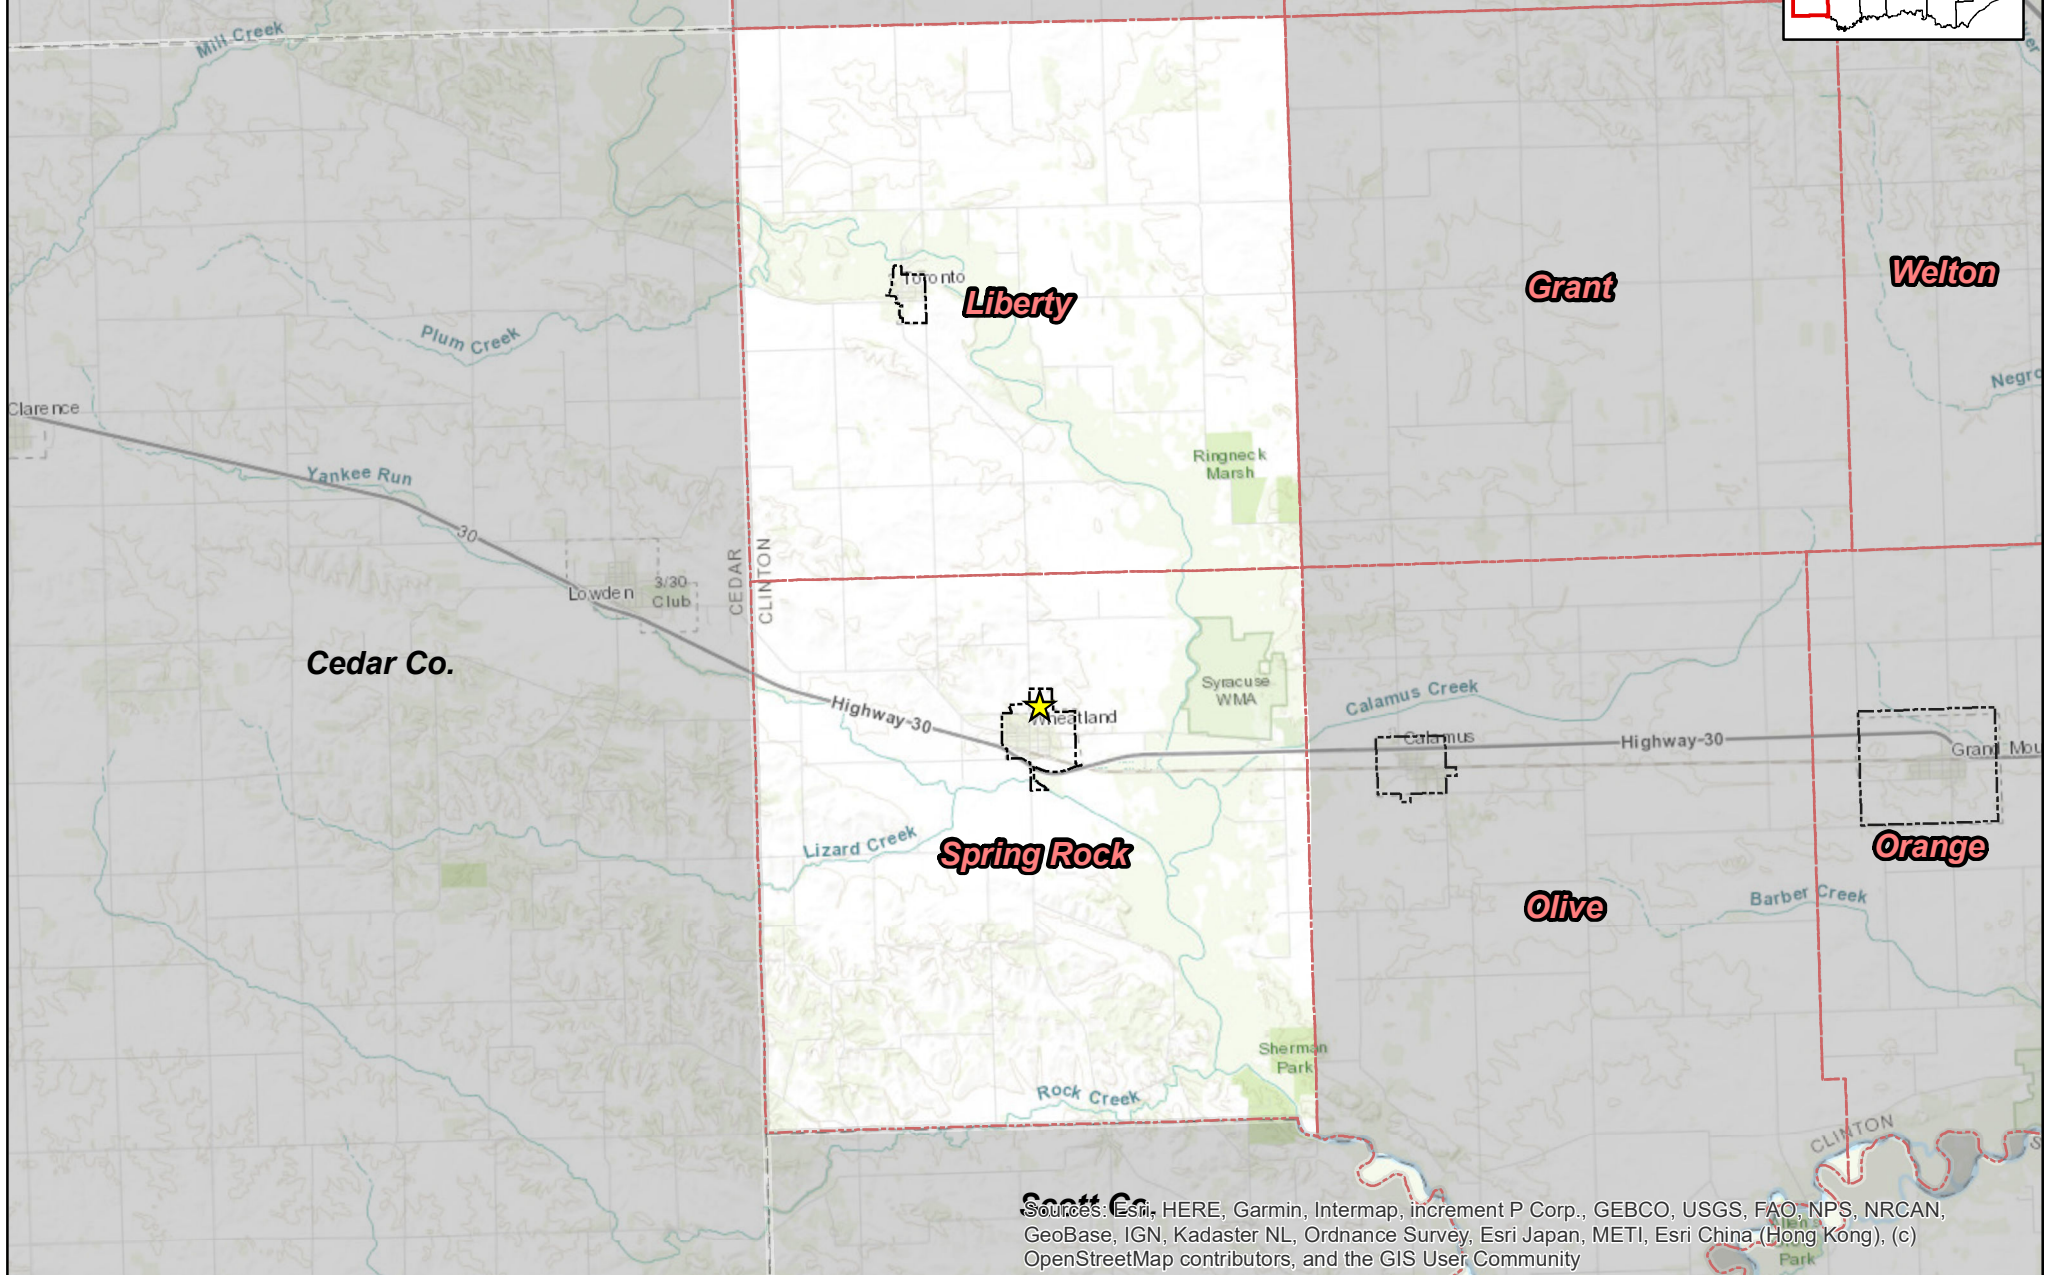

LIBERTY TWP, SPRING ROCK TWP, TORONTO, WHEATLAND

Jones Co.

Sharon

Brookfield

Sources: Esri, HERE, Garmin, Intermap, increment P Corp., GEBCO, USGS, FAO, NPS, NRCAN, GeoBase, IGN, Kadaster NL, Ordnance Survey, Esri Japan, METI, Esri China (Hong Kong), (c) OpenStreetMap contributors, and the GIS User Community

Prepared by:
Clinton County Auditor's Office
GIS Division
1900 N 3rd Street
Clinton, IA 52733-2957
(563) 244-0568
<https://elections.clintoncounty-ia.gov/>

Precinct Polling Location Address

Calamus-Wheatland Activity Center
110 E Park Rd, Wheatland IA 52777

1 inch = 2 miles
NOTE: Polling location may reside outside of precinct

- Polling Location
- Political Township
- Corporate Boundary

Date: 7/25/2022