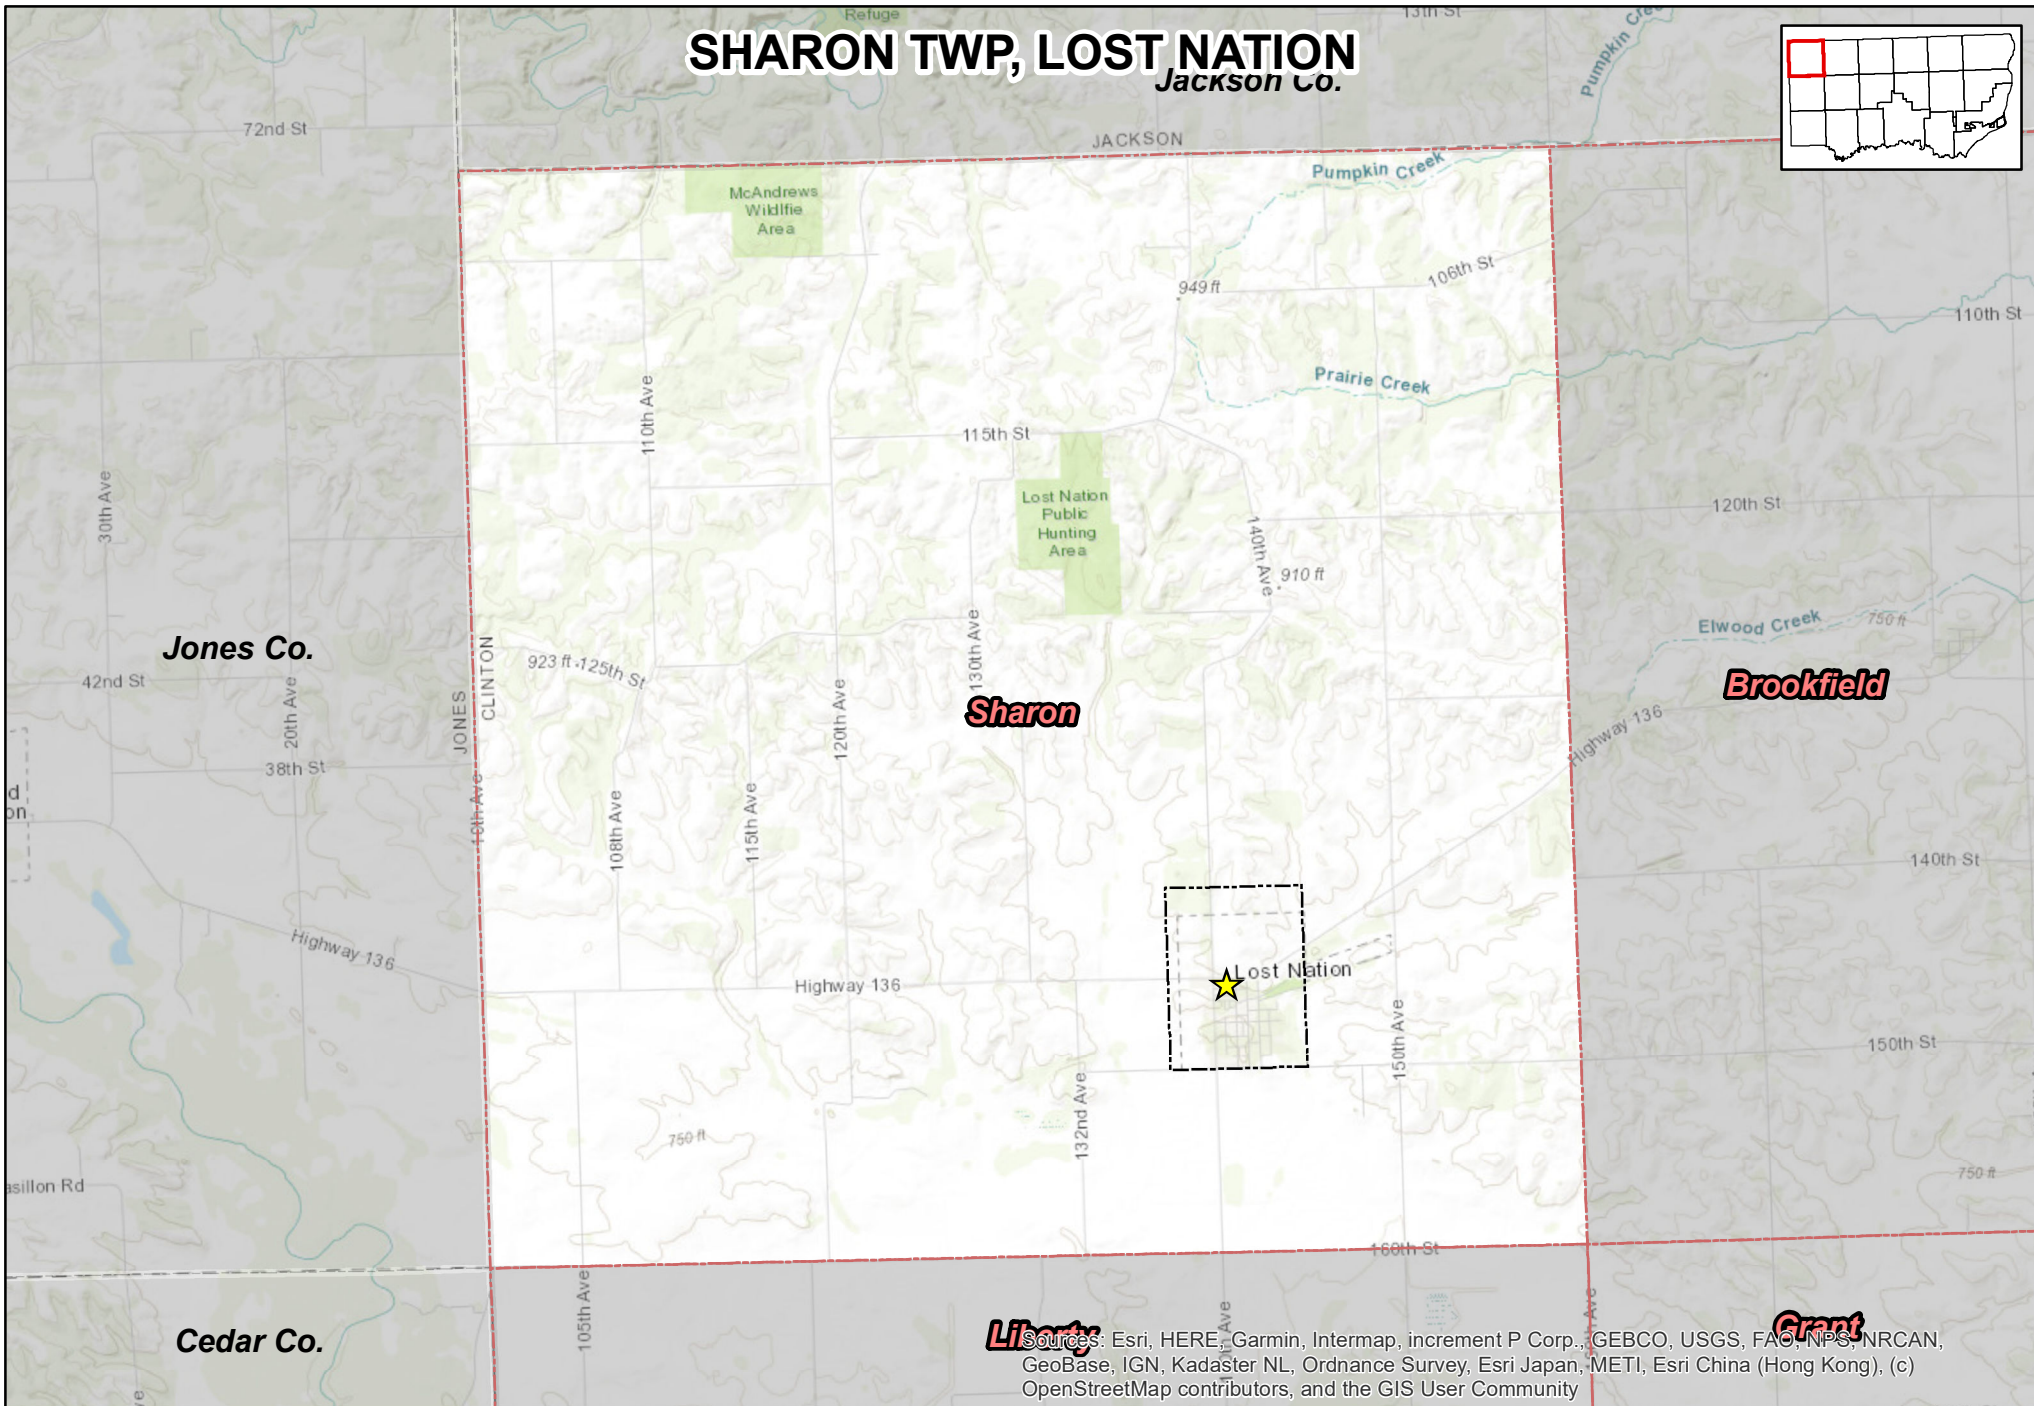

# SHARON TWP, LOST NATION

Jackson Co.

Sources: Esri, HERE, Garmin, Intermap, increment P Corp., GEBCO, USGS, FAO, NPS, NRCAN, GeoBase, IGN, Kadaster NL, Ordnance Survey, Esri Japan, METI, Esri China (Hong Kong), (c) OpenStreetMap contributors, and the GIS User Community

### Precinct Polling Location Address

Our Lady of the Holy Rosary  
903 Main St, Lost Nation IA 52254

1 inch = 1 miles  
NOTE: Polling location may reside outside of precinct

-  Polling Location
-  Political Township
-  Corporate Boundary