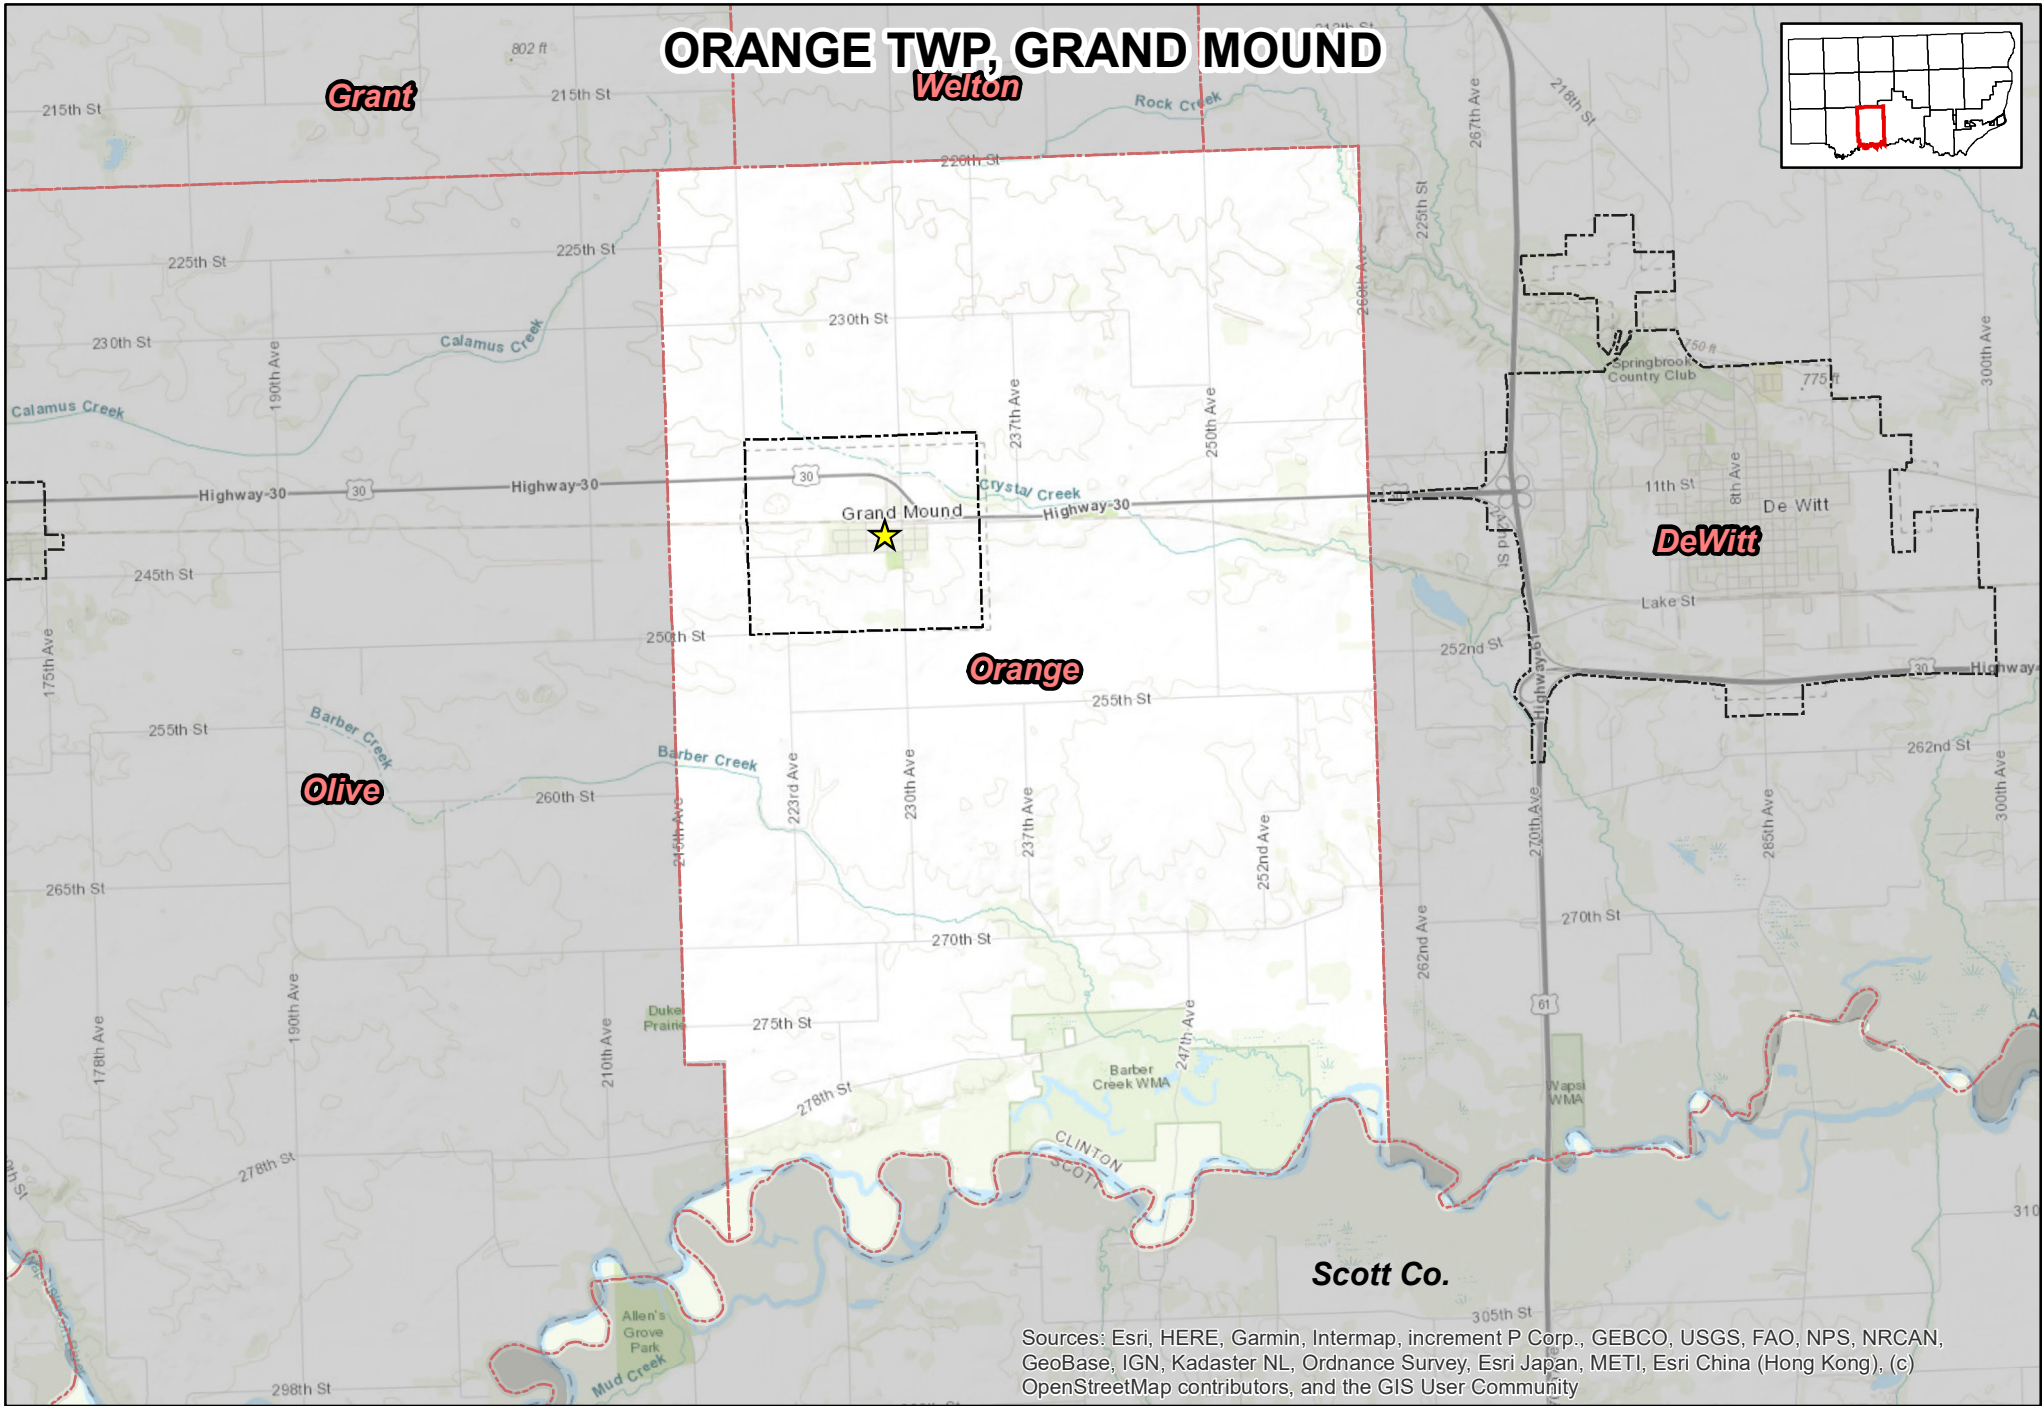

# ORANGE TWP, GRAND MOUND

Sources: Esri, HERE, Garmin, Intermap, increment P Corp., GEBCO, USGS, FAO, NPS, NRCAN, GeoBase, IGN, Kadaster NL, Ordnance Survey, Esri Japan, METI, Esri China (Hong Kong), (c) OpenStreetMap contributors, and the GIS User Community

## Precinct Polling Location Address

Grand Mound Community Center  
510 Smith St, Grand Mound IA 52751

1 inch = 1 miles  
NOTE: Polling location may reside outside of precinct

- Polling Location
- Political Township
- Corporate Boundary