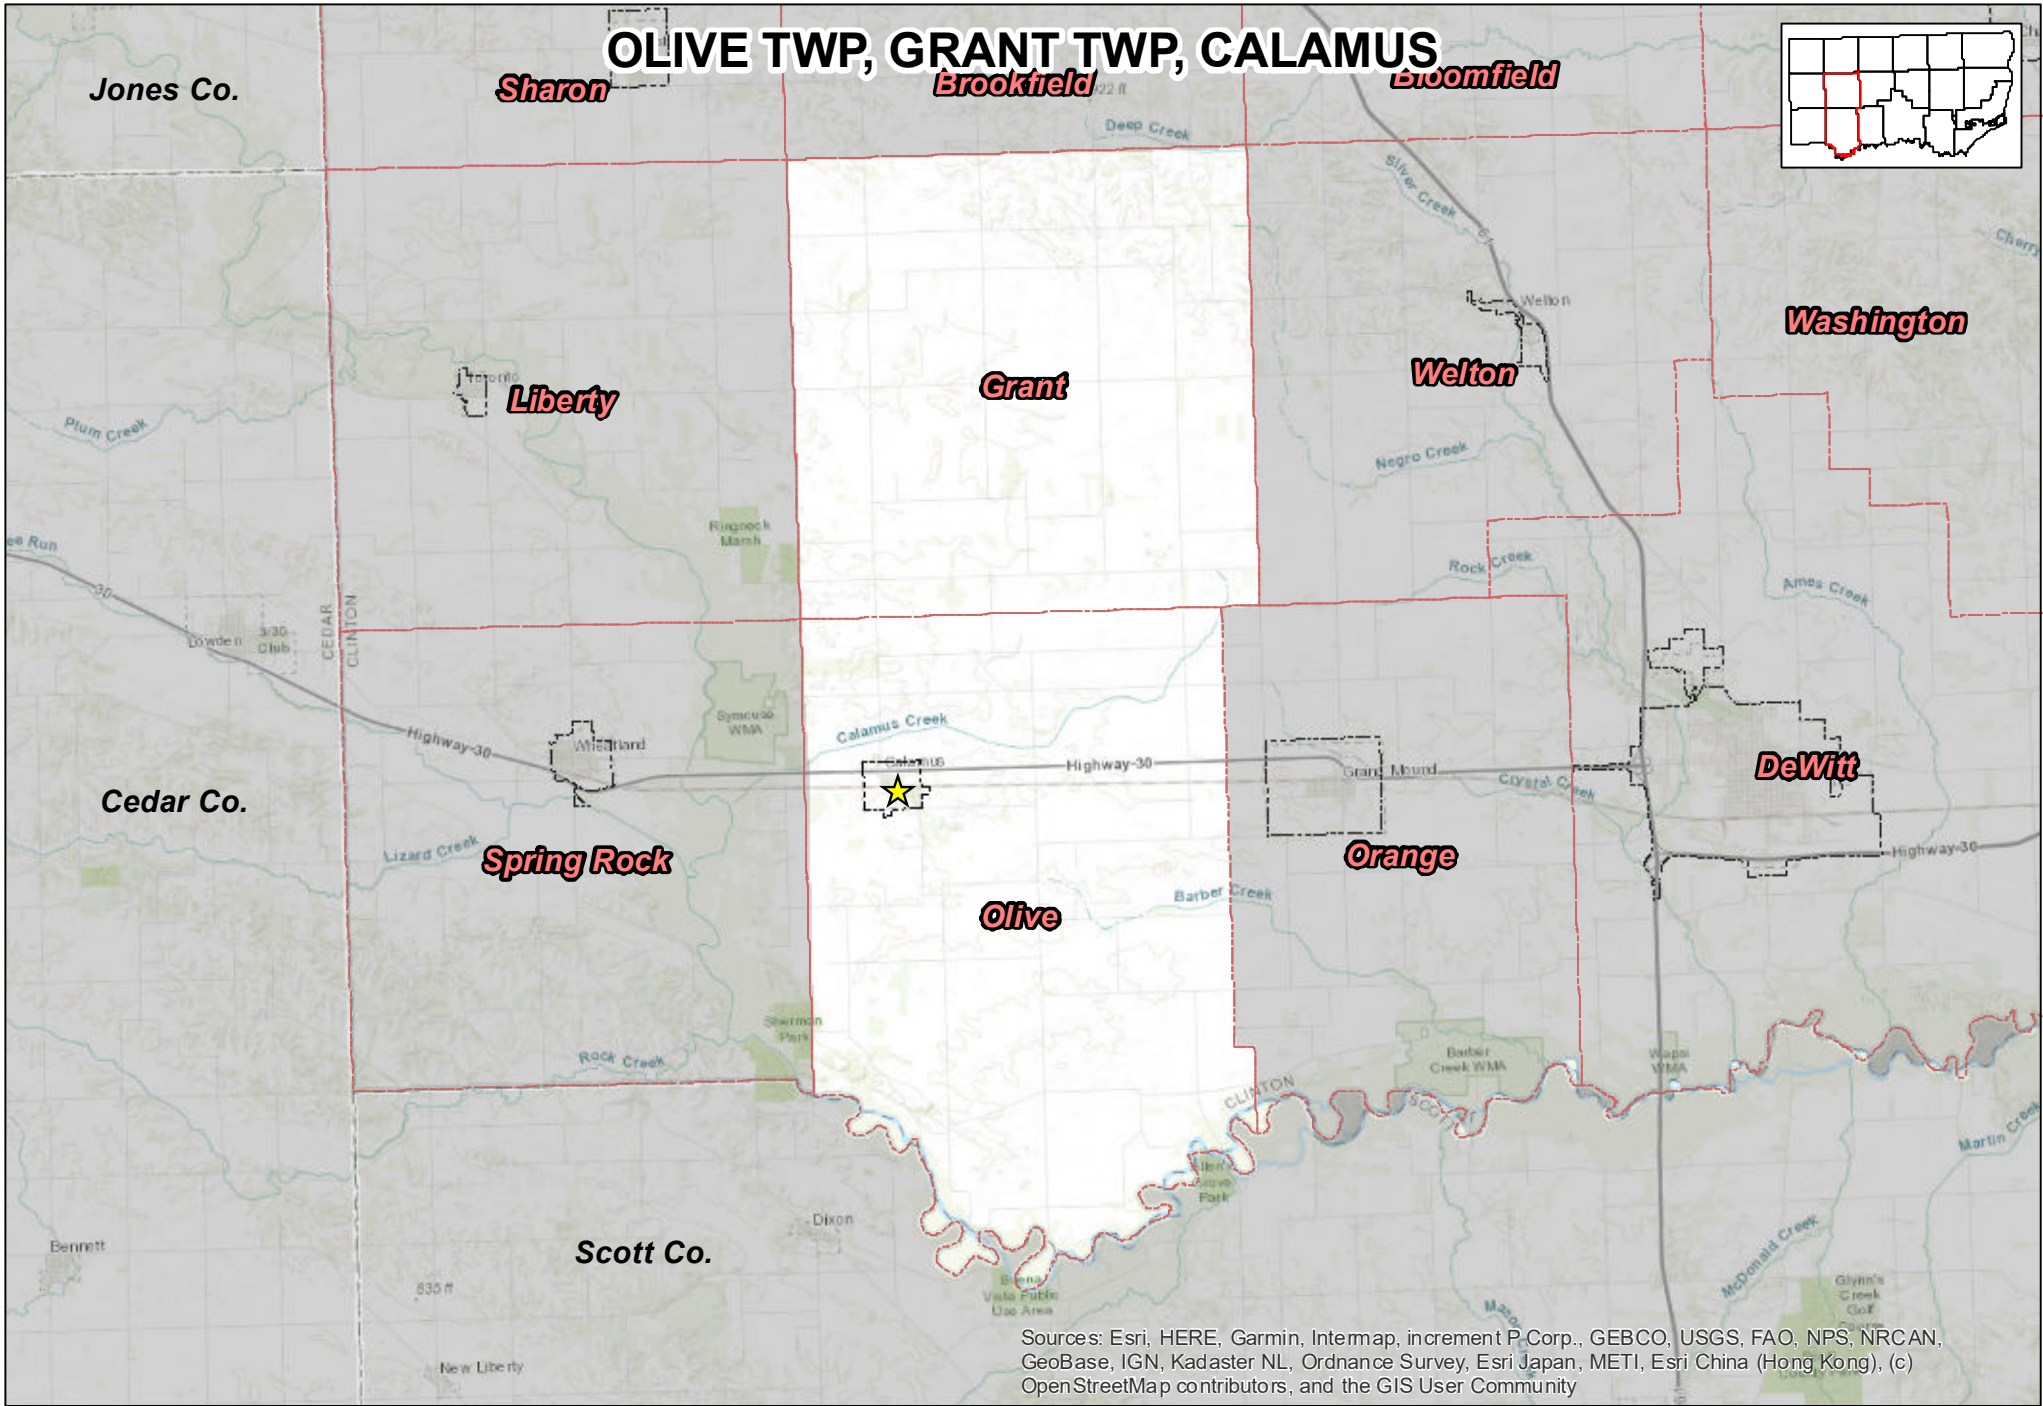

OLIVE TWP, GRANT TWP, CALAMUS

Sources: Esri, HERE, Garmin, Intermap, increment P, Corp., GEBCO, USGS, FAO, NPS, NRCAN, GeoBase, IGN, Kadaster NL, Ordnance Survey, Esri Japan, METI, Esri China (Hong Kong), (c) OpenStreetMap contributors, and the GIS User Community

Prepared by:
Clinton County Auditor's Office
GIS Division
1900 N 3rd Street
Clinton, IA 52733-2957
(563) 244-0568

Precinct Polling Location Address

CALCO
201 Main St, Calamus IA 52729

1 inch = 3 miles
NOTE: Polling location may reside outside of precinct

-  Polling Location
-  Political Township
-  Corporate Boundary

Date: 2/7/2022