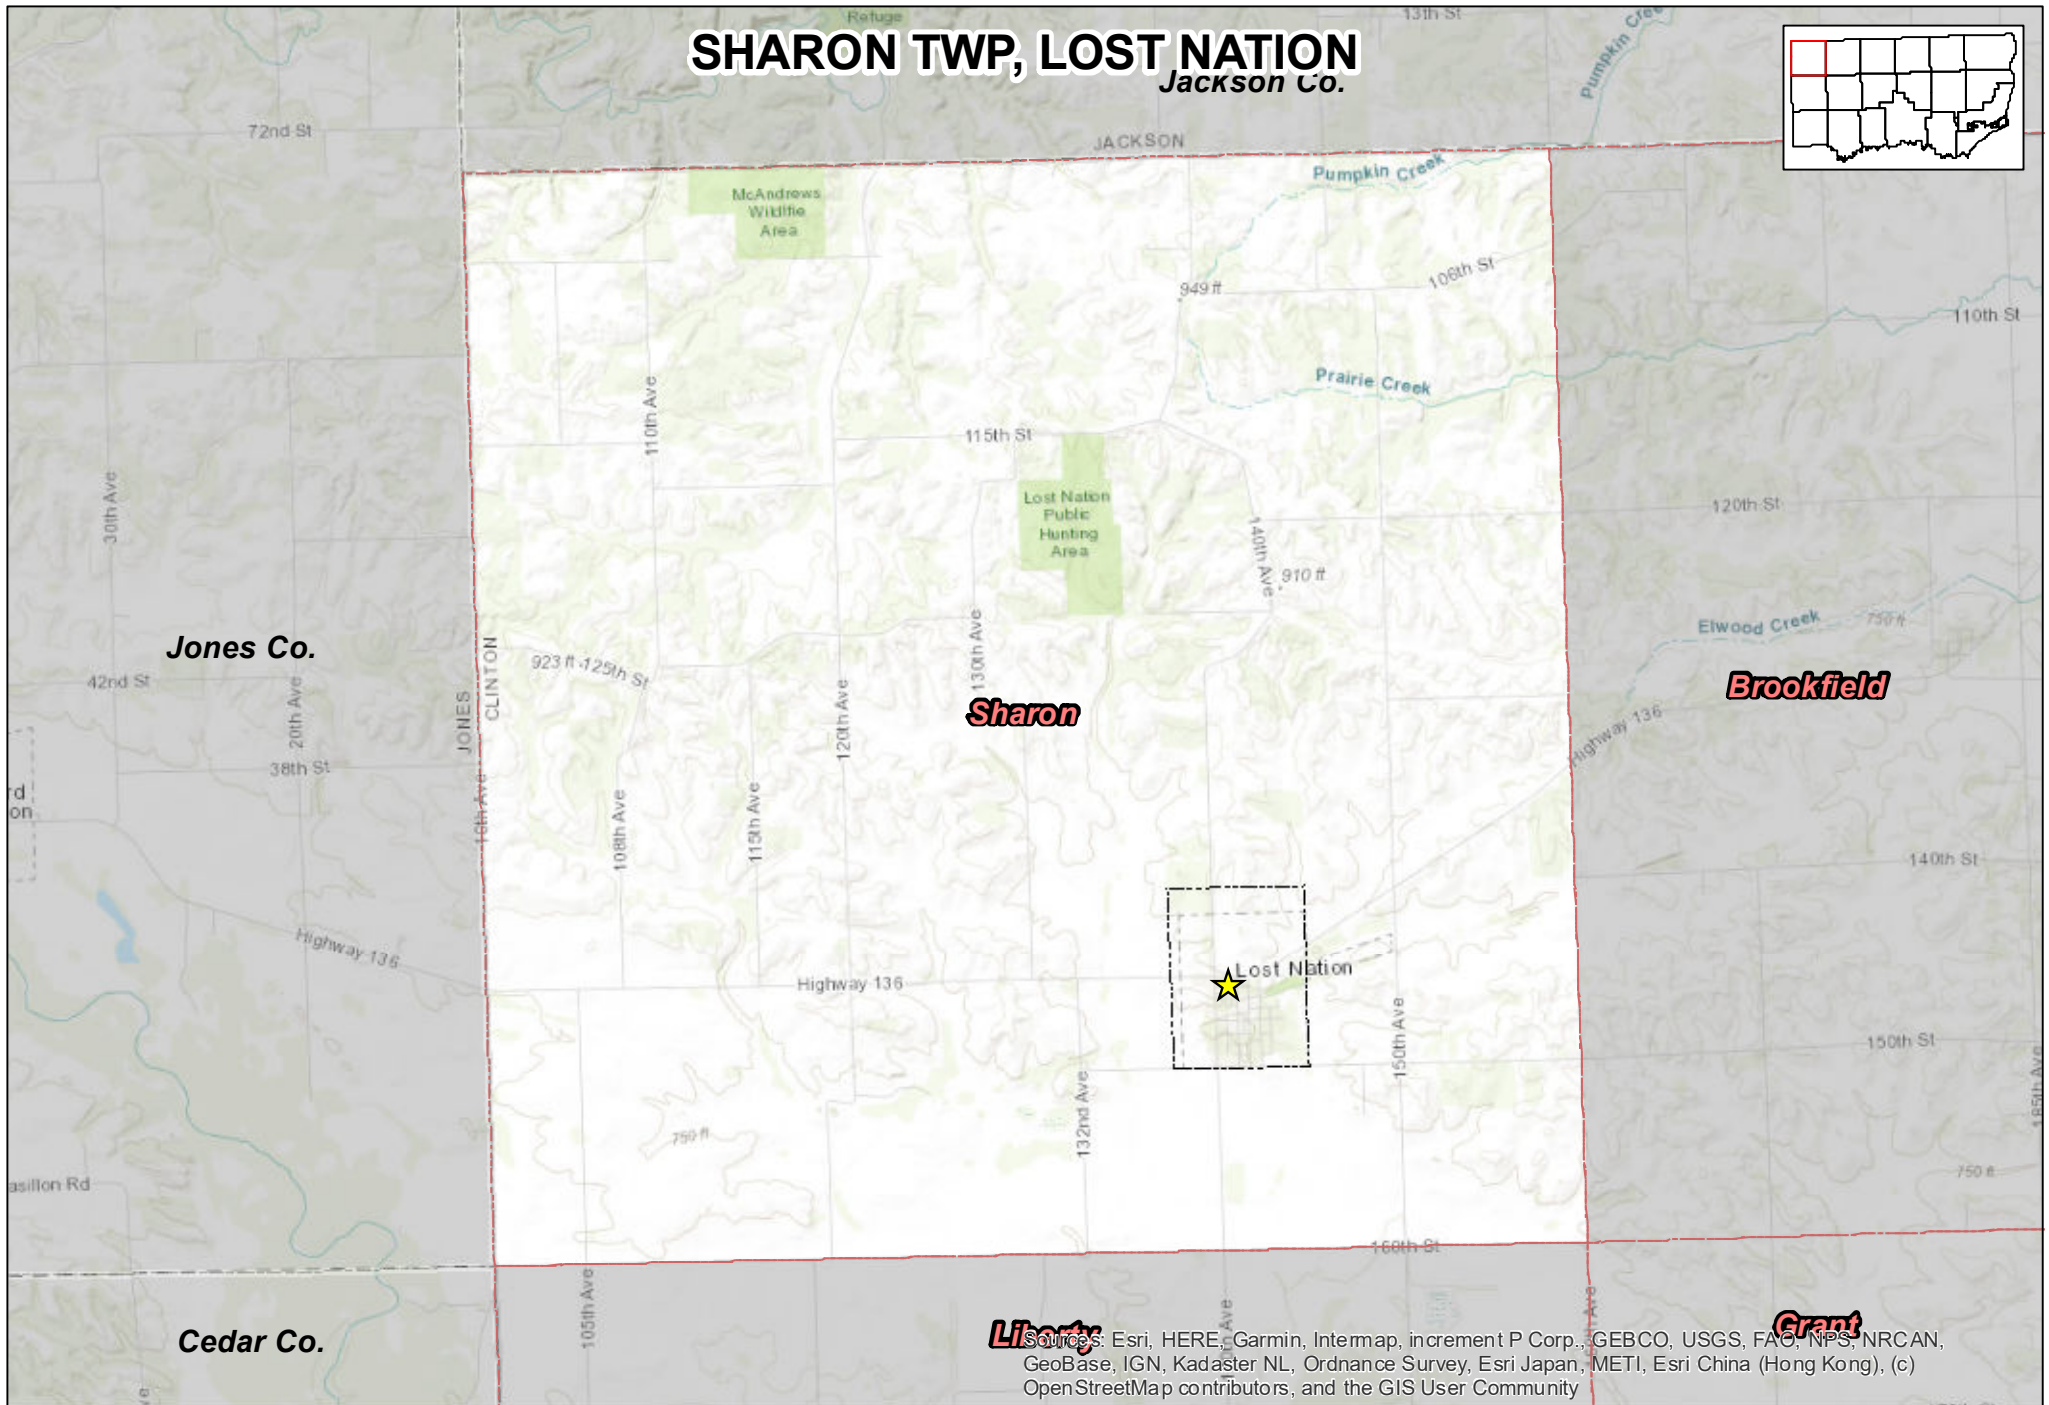

SHARON TWP, LOST NATION

Jackson Co.

Source: Esri, HERE, Garmin, Intermap, increment P Corp., GEBCO, USGS, FAO, NPS, NRCAN, GeoBase, IGN, Kadaster NL, Ordnance Survey, Esri Japan, METI, Esri China (Hong Kong), (c) OpenStreetMap contributors, and the GIS User Community

 Prepared by:
 Clinton County Auditor's Office
 GIS Division
 1900 N 3rd Street
 Clinton, IA 52733-2957
 (563) 244-0568

Precinct Polling Location Address

Our Lady of the Holy Rosary
 903 Main St, Lost Nation IA 52254

1 inch = 1 miles
 NOTE: Polling location may reside outside of precinct

-  Polling Location
-  Political Township
-  Corporate Boundary

Date: 2/7/2022