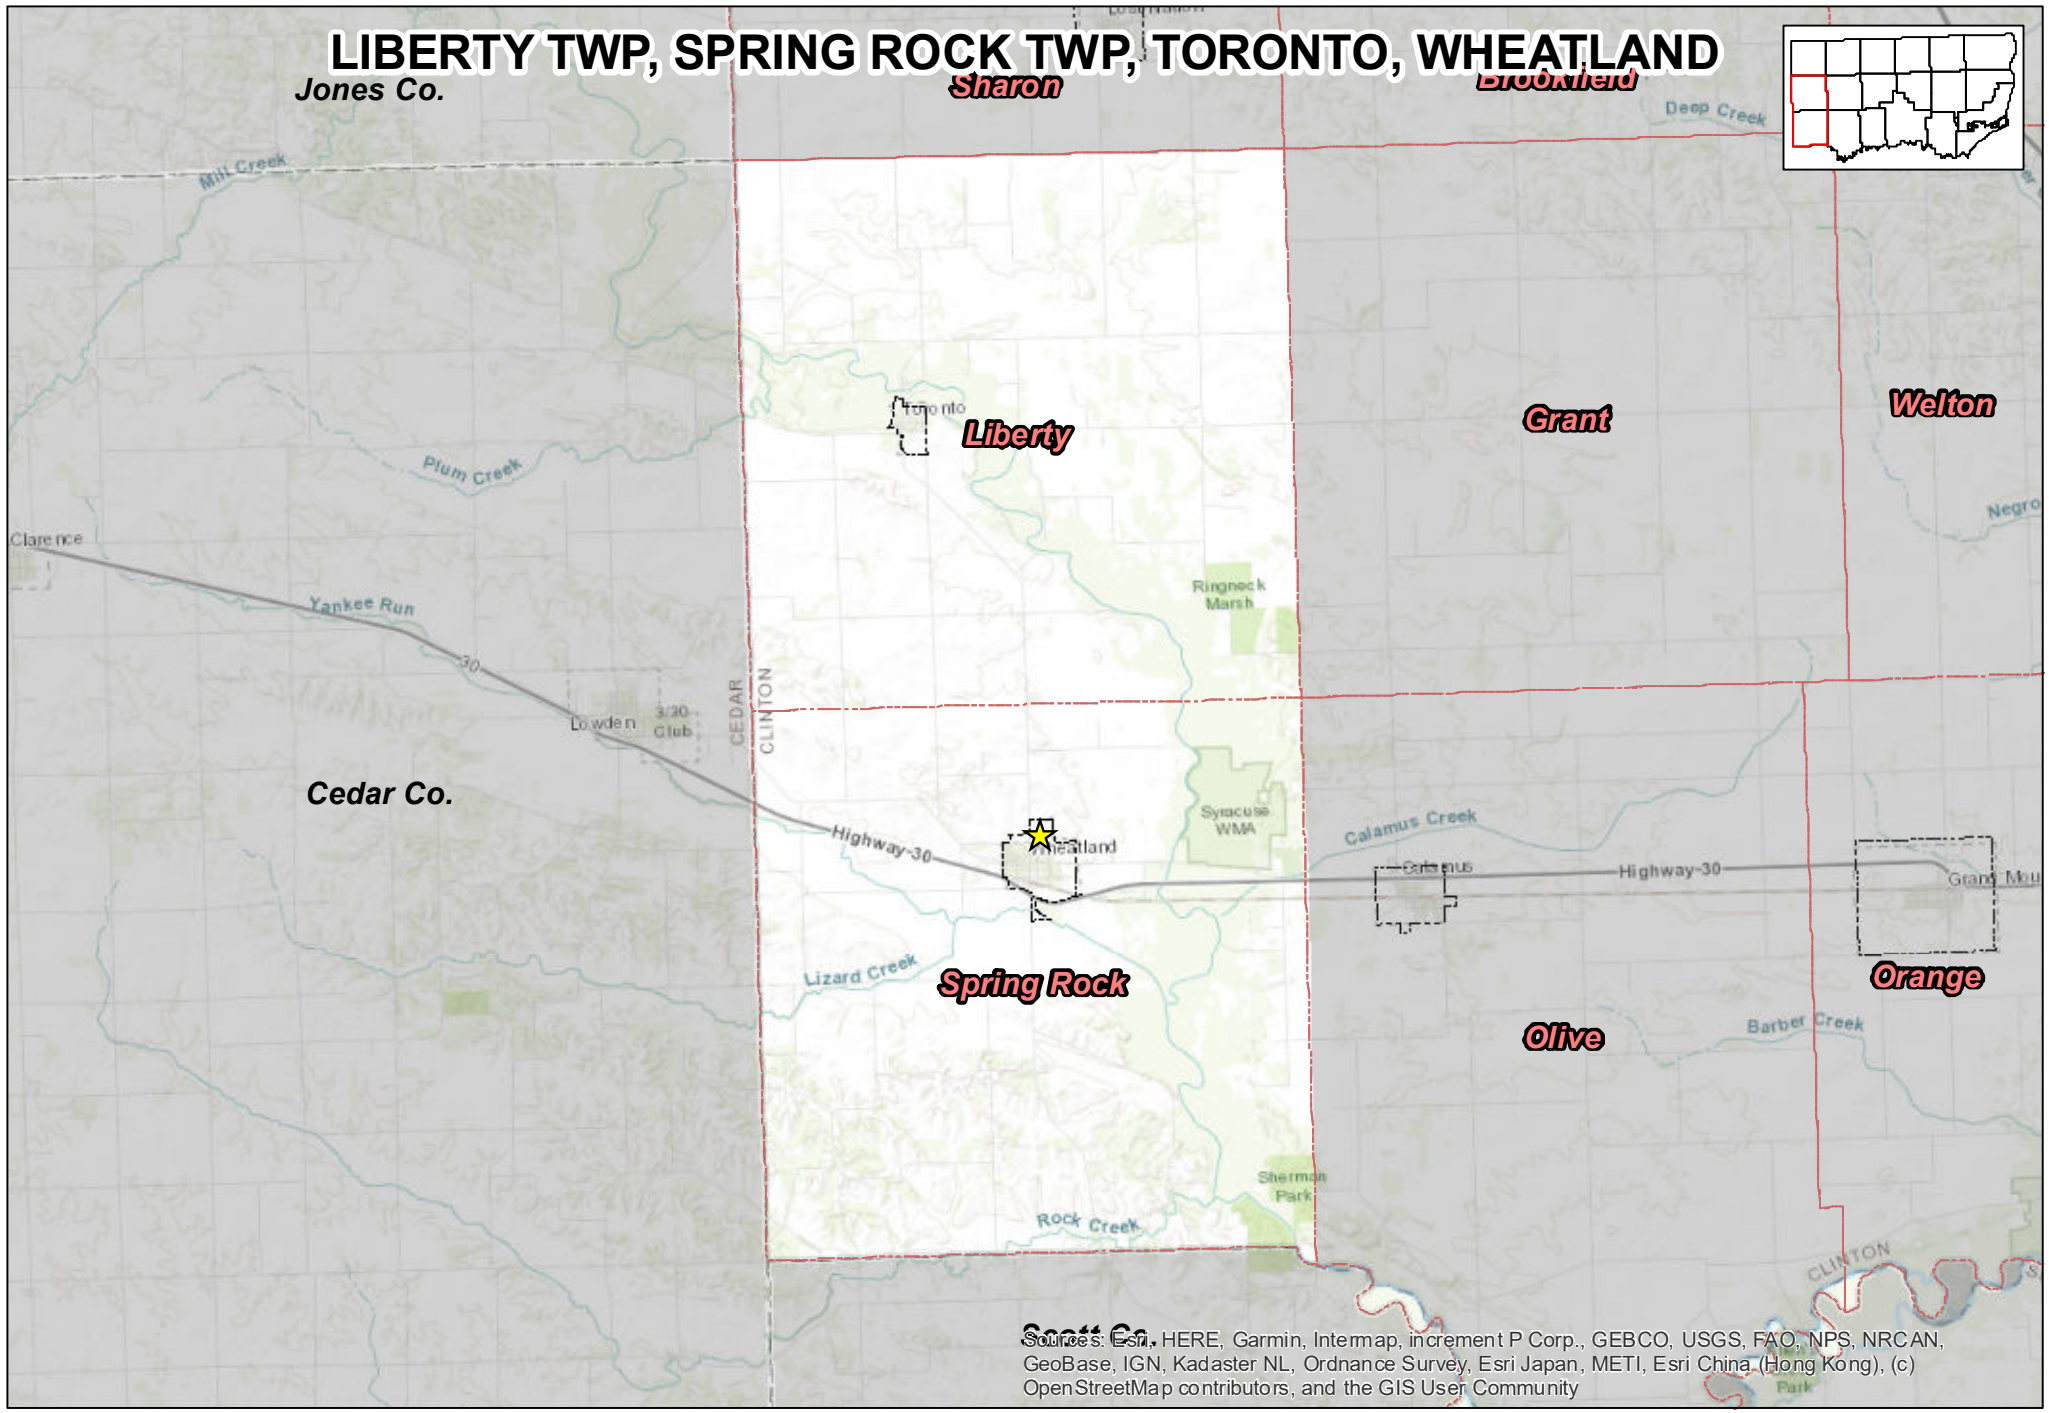

# LIBERTY TWP, SPRING ROCK TWP, TORONTO, WHEATLAND

Jones Co.

Sharon

Brookfield

Sources: Esri, HERE, Garmin, Intermap, increment P Corp., GEBCO, USGS, FAO, NPS, NRCAN, GeoBase, IGN, Kadaster NL, Ordnance Survey, Esri Japan, METI, Esri China (Hong Kong), (c) OpenStreetMap contributors, and the GIS User Community

## Precinct Polling Location Address

Calamus-Wheatland Activity Center  
110 E Park Rd, Wheatland IA 52777

1 inch = 2 miles  
NOTE: Polling location may reside outside of precinct

-  Polling Location
-  Political Township
-  Corporate Boundary