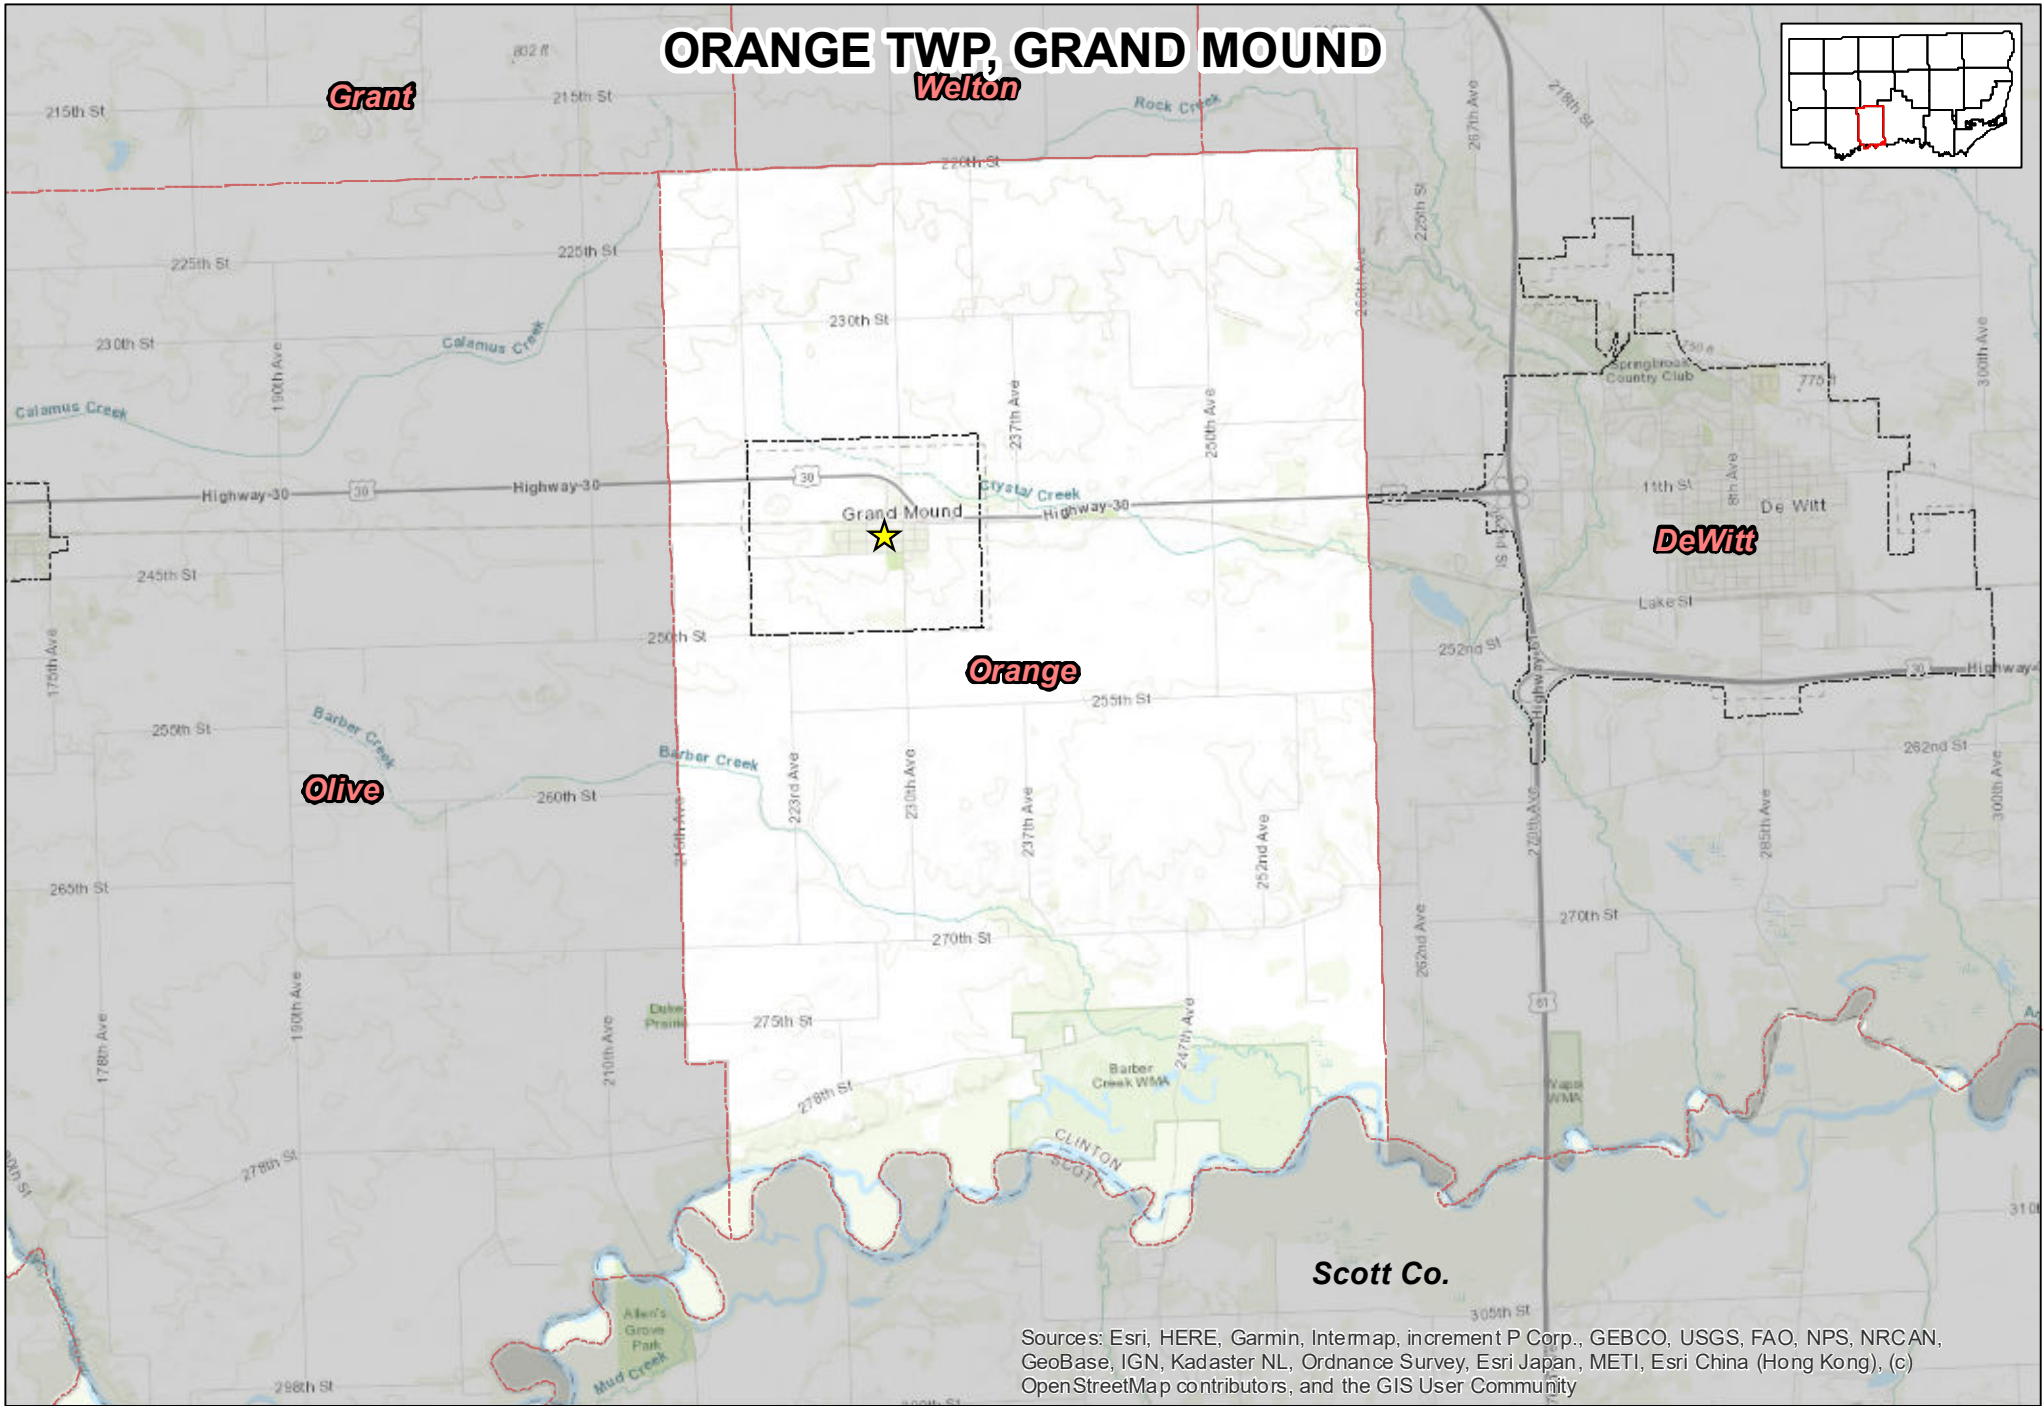

ORANGE TWP, GRAND MOUND

Sources: Esri, HERE, Garmin, Intemap, increment P Corp., GEBCO, USGS, FAO, NPS, NRCAN, GeoBase, IGN, Kadaster NL, Ordnance Survey, Esri Japan, METI, Esri China (Hong Kong), (c) OpenStreetMap contributors, and the GIS User Community

Prepared by:
Clinton County Auditor's Office
GIS Division
1900 N 3rd Street
Clinton, IA 52733-2957
(563) 244-0568

Precinct Polling Location Address

Grand Mound Community Center
510 Smith St, Grand Mound IA 52751

1 inch = 1 miles
NOTE: Polling location may reside outside of precinct

-  Polling Location
-  Political Township
-  Corporate Boundary

Date: 2/17/2022