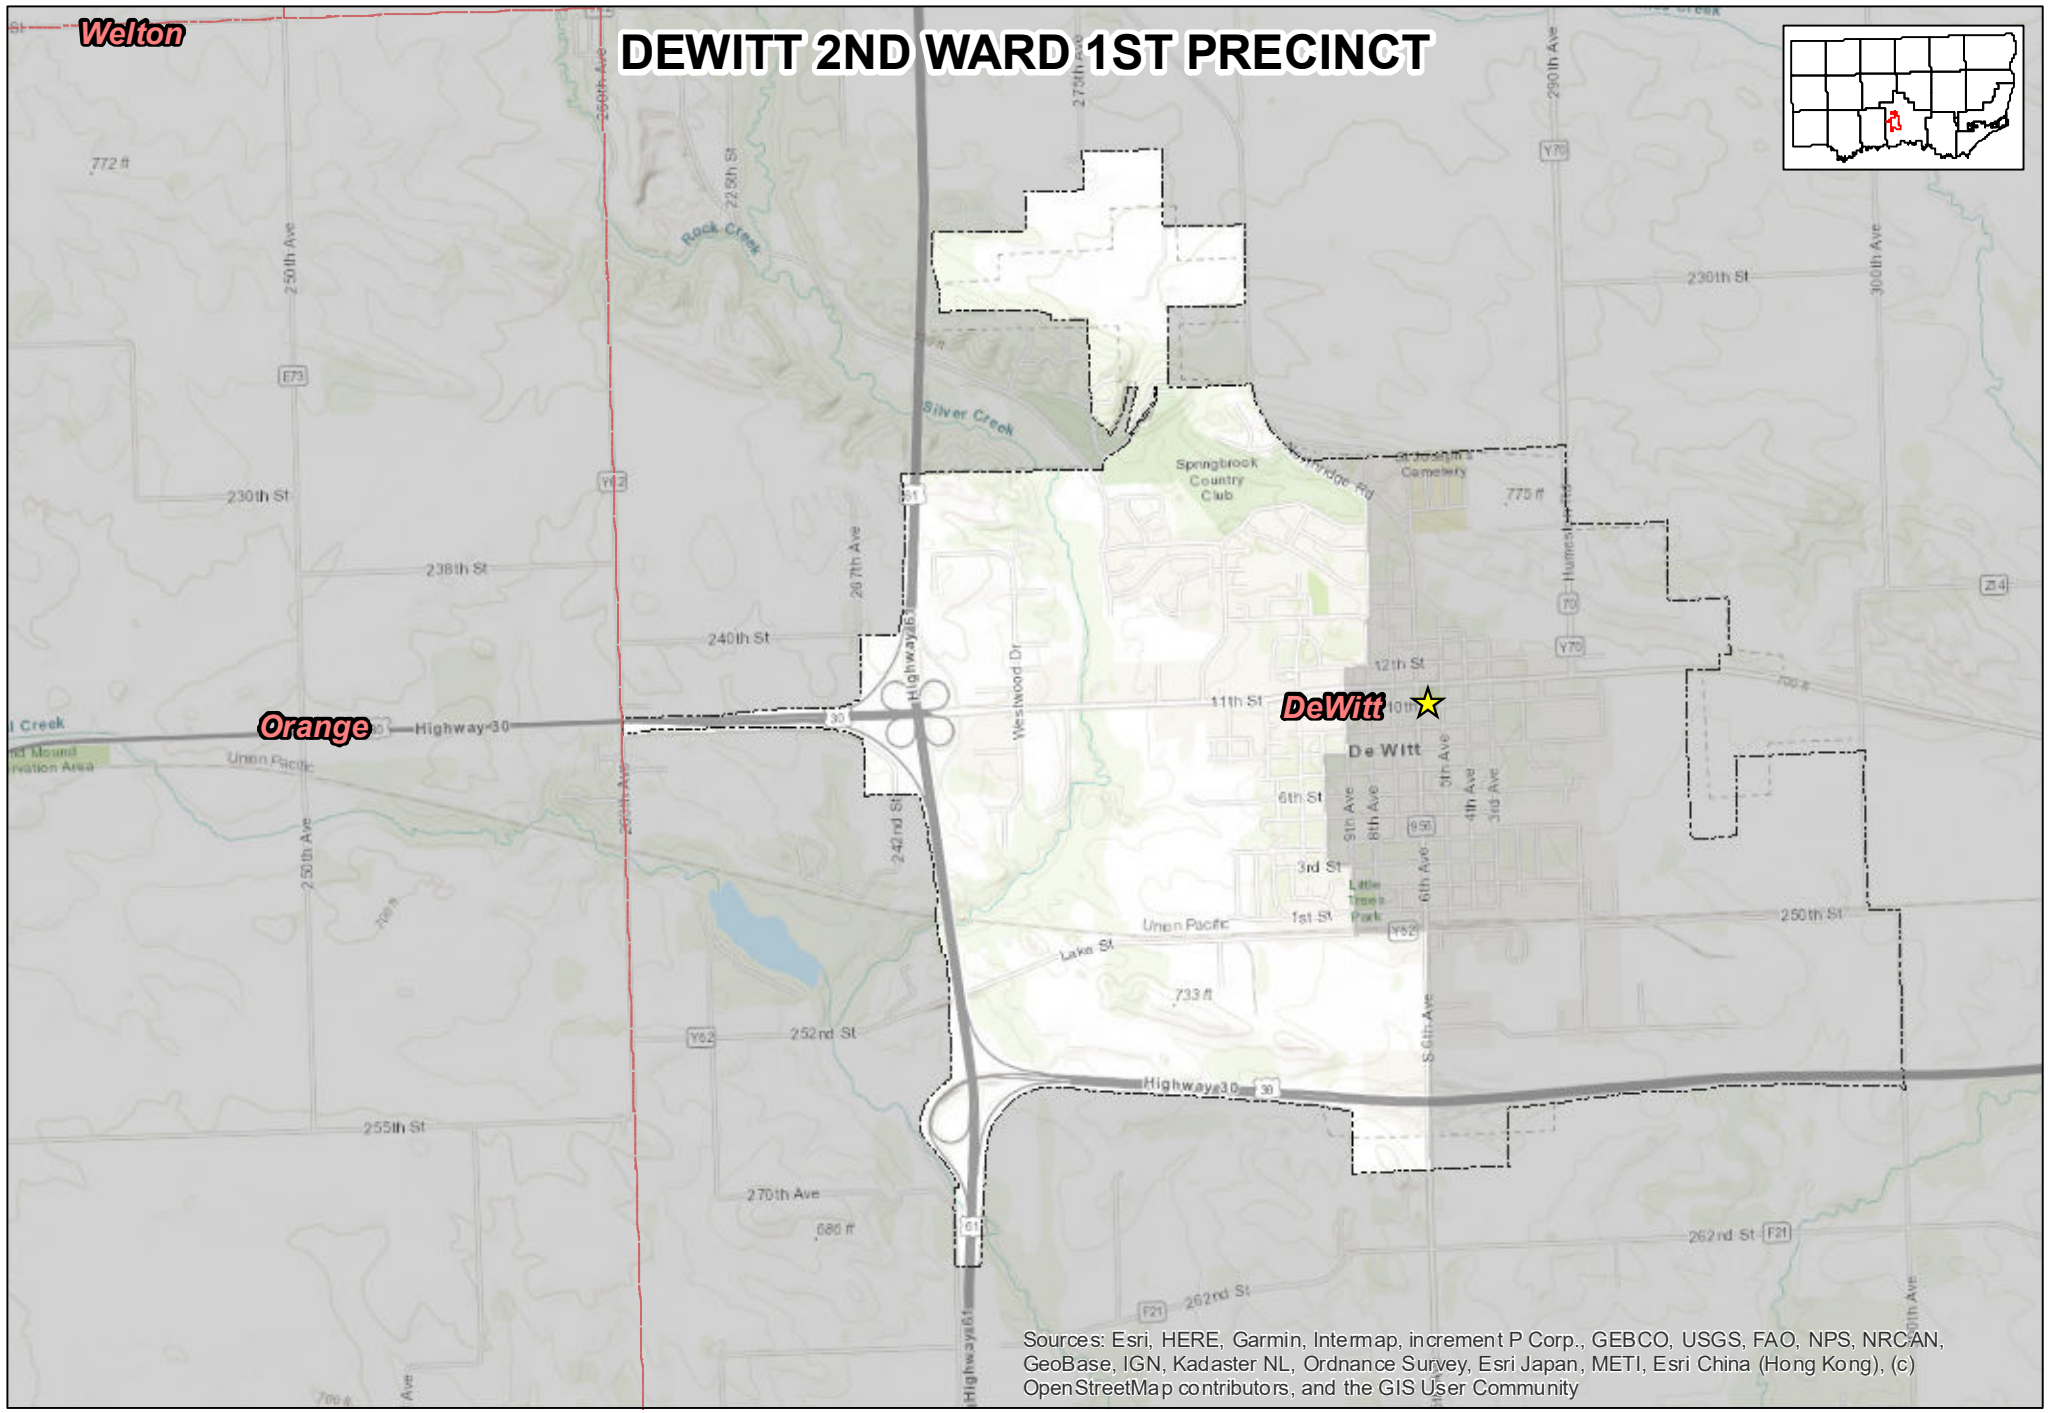

Welton

DEWITT 2ND WARD 1ST PRECINCT

Sources: Esri, HERE, Garmin, Intemap, increment P Corp., GEBCO, USGS, FAO, NPS, NRCAN, GeoBase, IGN, Kadaster NL, Ordnance Survey, Esri Japan, METI, Esri China (Hong Kong), (c) OpenStreetMap contributors, and the GIS User Community

Prepared by:
Clinton County Auditor's Office
GIS Division
1900 N 3rd Street
Clinton, IA 52733-2957
(563) 244-0568

Precinct Polling Location Address

DeWitt Community Center
512 10th St, DeWitt IA 52742

1 inch = 0.6 miles
NOTE: Polling location may reside outside of precinct

-  Polling Location
-  Political Township
-  Corporate Boundary

Date: 2/7/2022