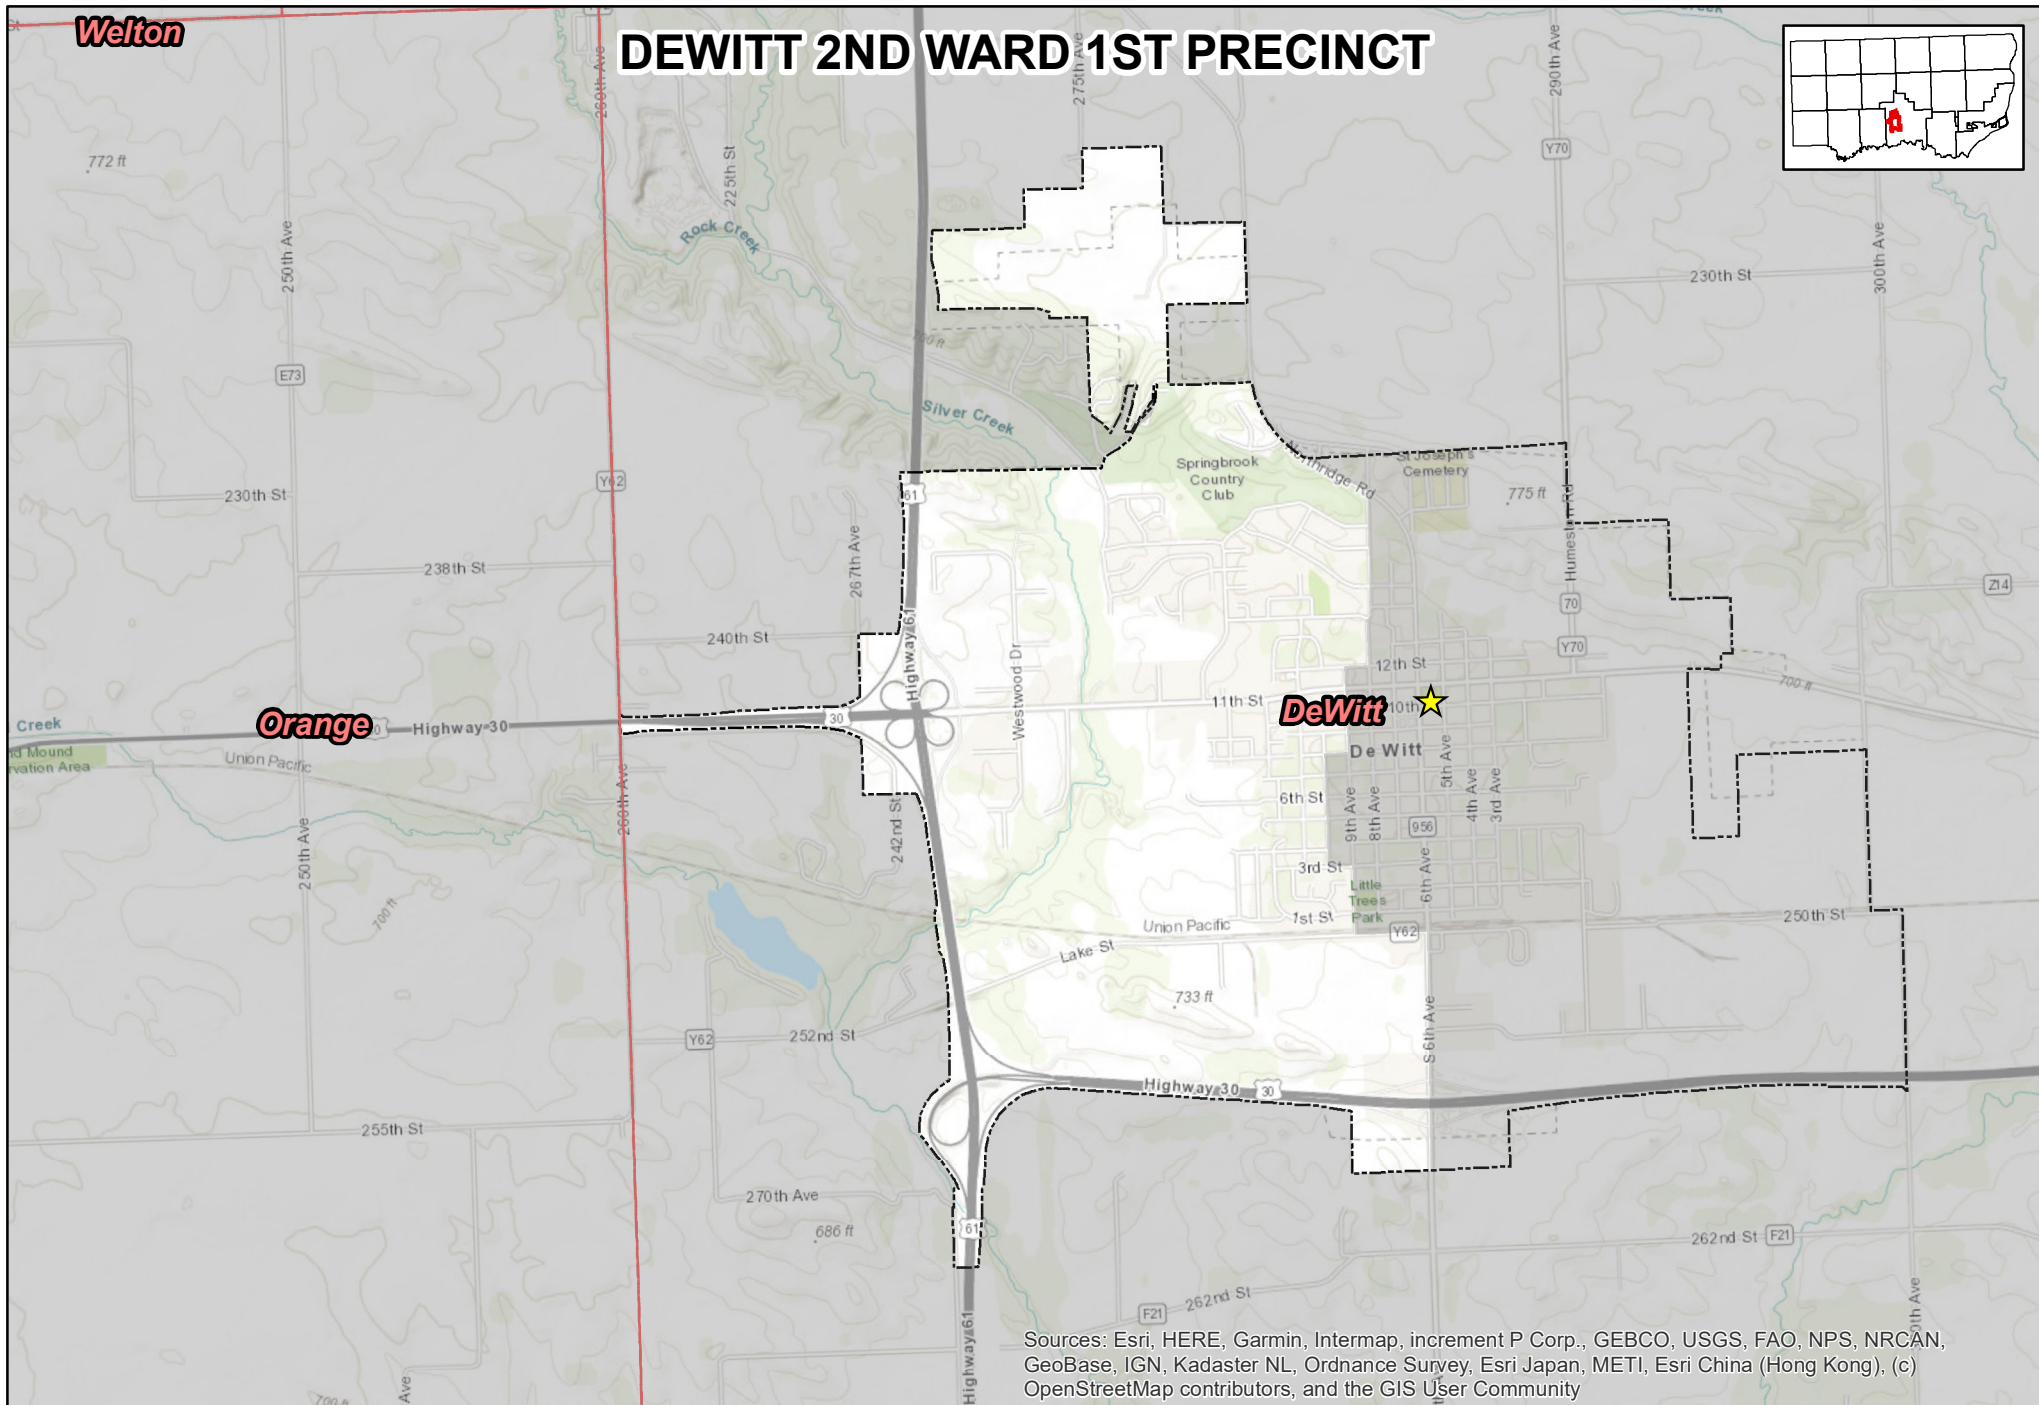

Welton

DEWITT 2ND WARD 1ST PRECINCT

Sources: Esri, HERE, Garmin, Intermap, increment P Corp., GEBCO, USGS, FAO, NPS, NRCAN, GeoBase, IGN, Kadaster NL, Ordnance Survey, Esri Japan, METI, Esri China (Hong Kong), (c) OpenStreetMap contributors, and the GIS User Community

Prepared by:
Clinton County Auditor's Office
GIS Division
1900 N 3rd Street
Clinton, IA 52733-2957
(563) 244-0568
<https://elections.clintoncounty-ia.gov/>

Precinct Polling Location Address

DeWitt Community Center
512 10th St, DeWitt IA 52742

1 inch = 0.6 miles
NOTE: Polling location may reside outside of precinct

-  Polling Location
-  Political Township
-  Corporate Boundary

Date: 7/25/2022