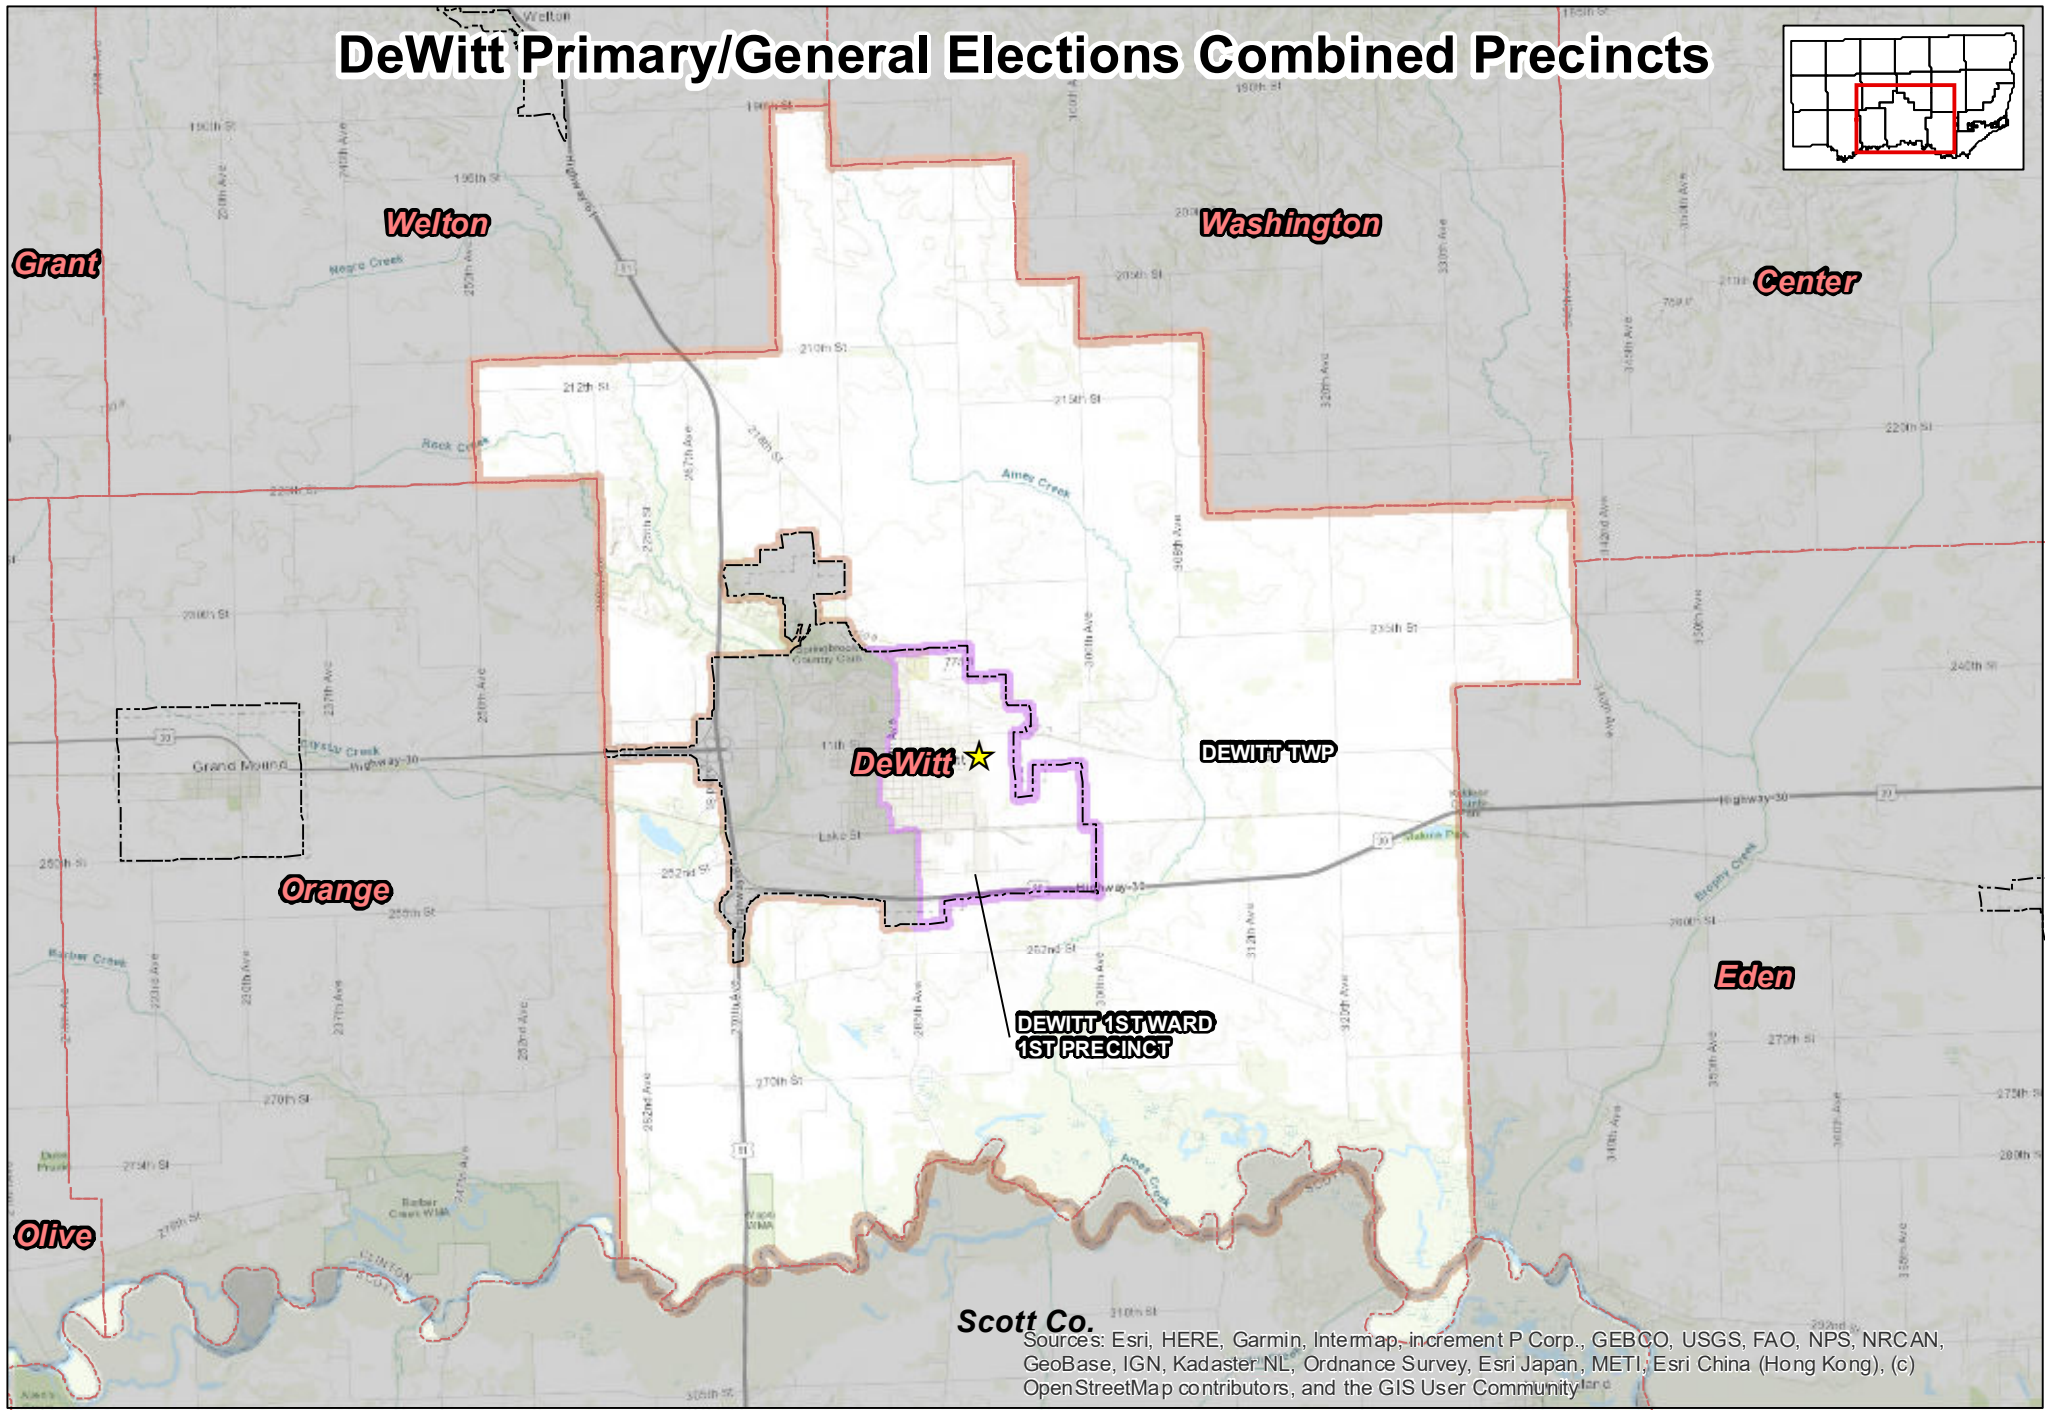

# DeWitt Primary/General Elections Combined Precincts

Scott Co.  
 Sources: Esri, HERE, Garmin, Intermap, increment P Corp., GEBCO, USGS, FAO, NPS, NRCAN, GeoBase, IGN, Kadaster NL, Ordnance Survey, Esri Japan, METI, Esri China (Hong Kong), (c) OpenStreetMap contributors, and the GIS User Community

 Prepared by:  
 Clinton County Auditor's Office  
 GIS Division  
 1900 N 3rd Street  
 Clinton, IA 52733-2957  
 (563) 244-0568

**Precinct Polling Location Address**  
 Clinton County Fairgrounds Auditorium  
 328 E 8th St, DeWitt IA 52742

1 inch = 2 miles  
 NOTE: Polling location may reside outside of precinct

-  Polling Location
-  Political Township
-  Corporate Boundary

Date: 2/8/2022