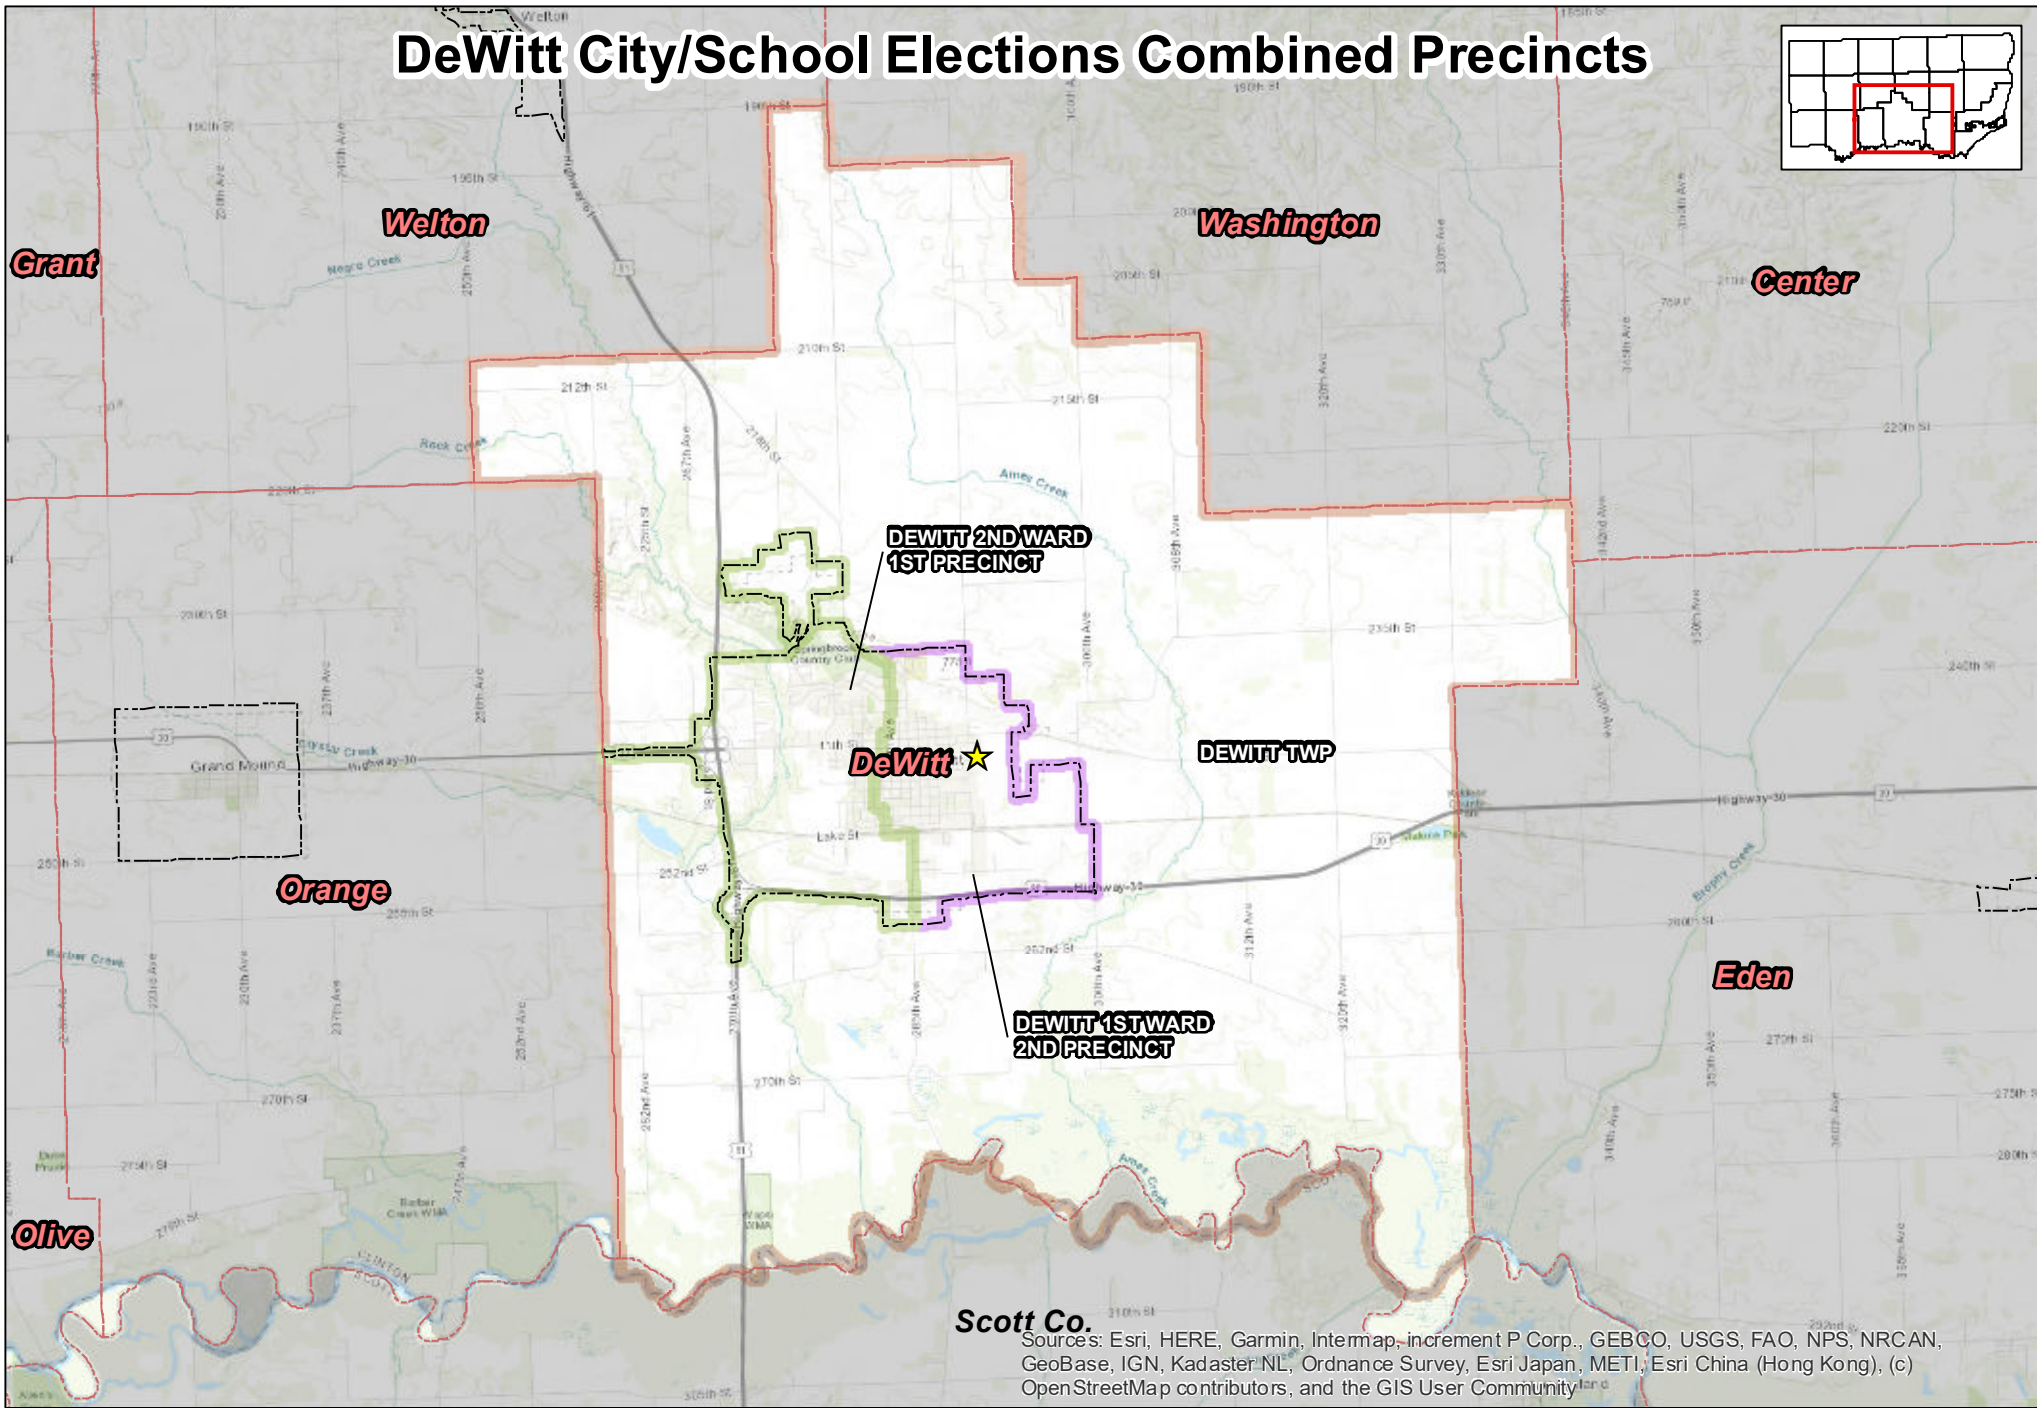

# DeWitt City/School Elections Combined Precincts

Scott Co.  
 Sources: Esri, HERE, Garmin, Intermap, increment P Corp., GEBCO, USGS, FAO, NPS, NRCAN, GeoBase, IGN, Kadaster NL, Ordnance Survey, Esri Japan, METI, Esri China (Hong Kong), (c) OpenStreetMap contributors, and the GIS User Community

 Prepared by:  
 Clinton County Auditor's Office  
 GIS Division  
 1900 N 3rd Street  
 Clinton, IA 52733-2957  
 (563) 244-0568

**Precinct Polling Location Address**  
 Clinton County Fairgrounds Auditorium  
 328 E 8th St, DeWitt IA 52742

1 inch = 2 miles  
 NOTE: Polling location may reside outside of precinct

-  Polling Location
-  Political Township
-  Corporate Boundary

Date: 2/8/2022