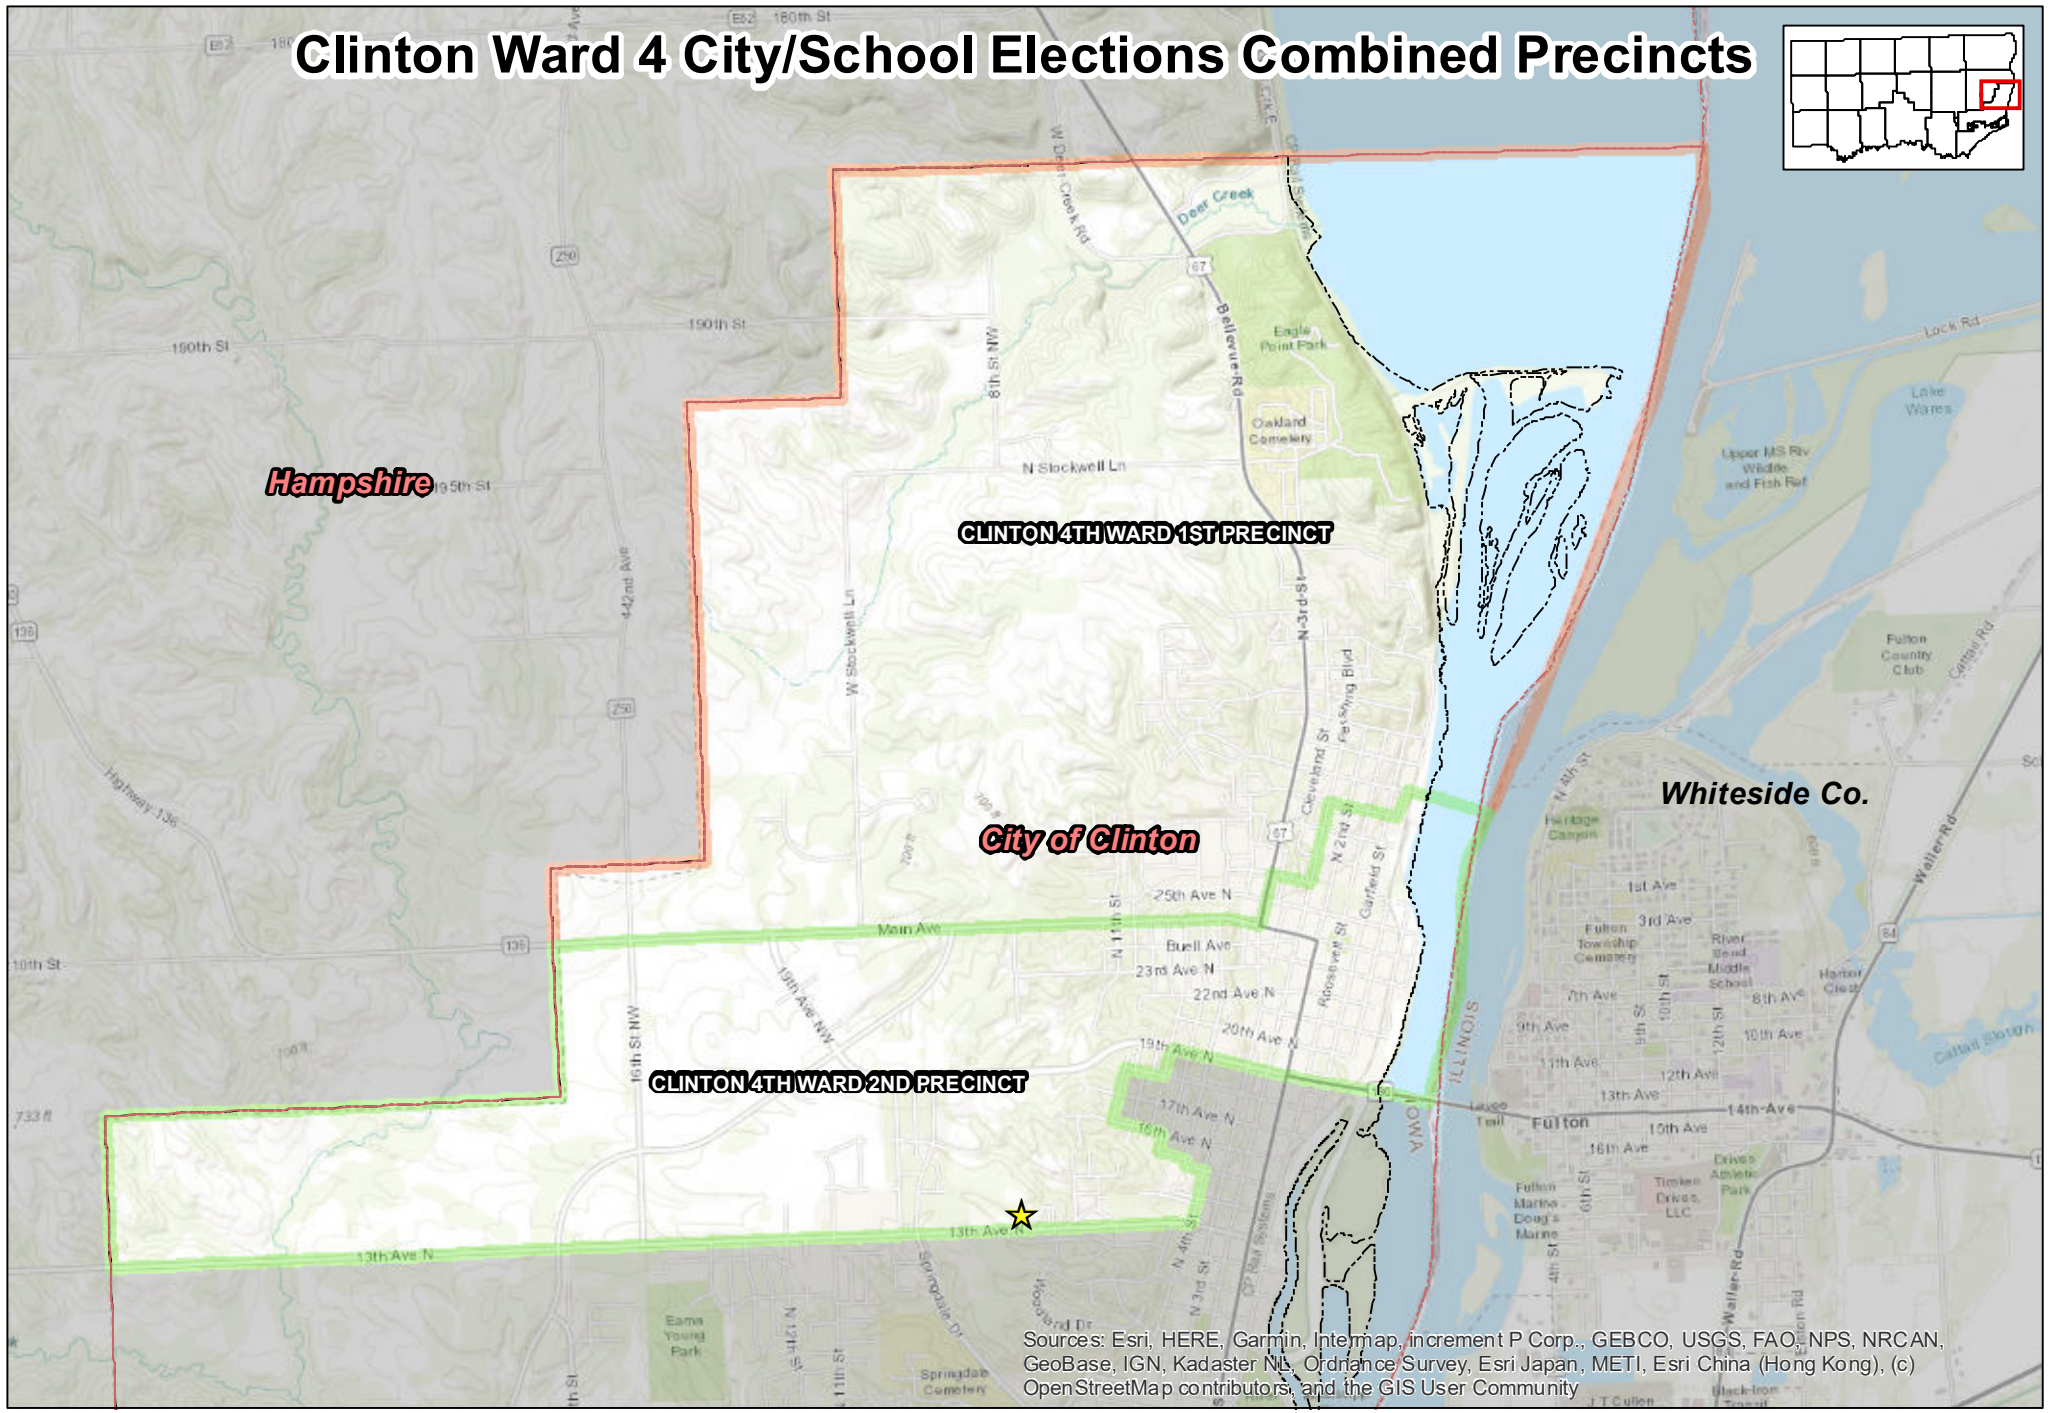

# Clinton Ward 4 City/School Elections Combined Precincts

Sources: Esri, HERE, Garmin, Intermap, increment P Corp., GEBCO, USGS, FAO, NPS, NRCAN, GeoBase, IGN, Kadaster NL, Ordnance Survey, Esri Japan, METI, Esri China (Hong Kong), (c) OpenStreetMap contributors, and the GIS User Community

Prepared by:  
Clinton County Auditor's Office  
GIS Division  
1900 N 3rd Street  
Clinton, IA 52733-2957  
(563) 244-0568

### Precinct Polling Location Address

Church of the Open Door  
816 13th Ave N, Clinton IA 52732

1 inch = 0.6 miles  
NOTE: Polling location may reside outside of precinct

-  Polling Location
-  Political Township
-  Corporate Boundary