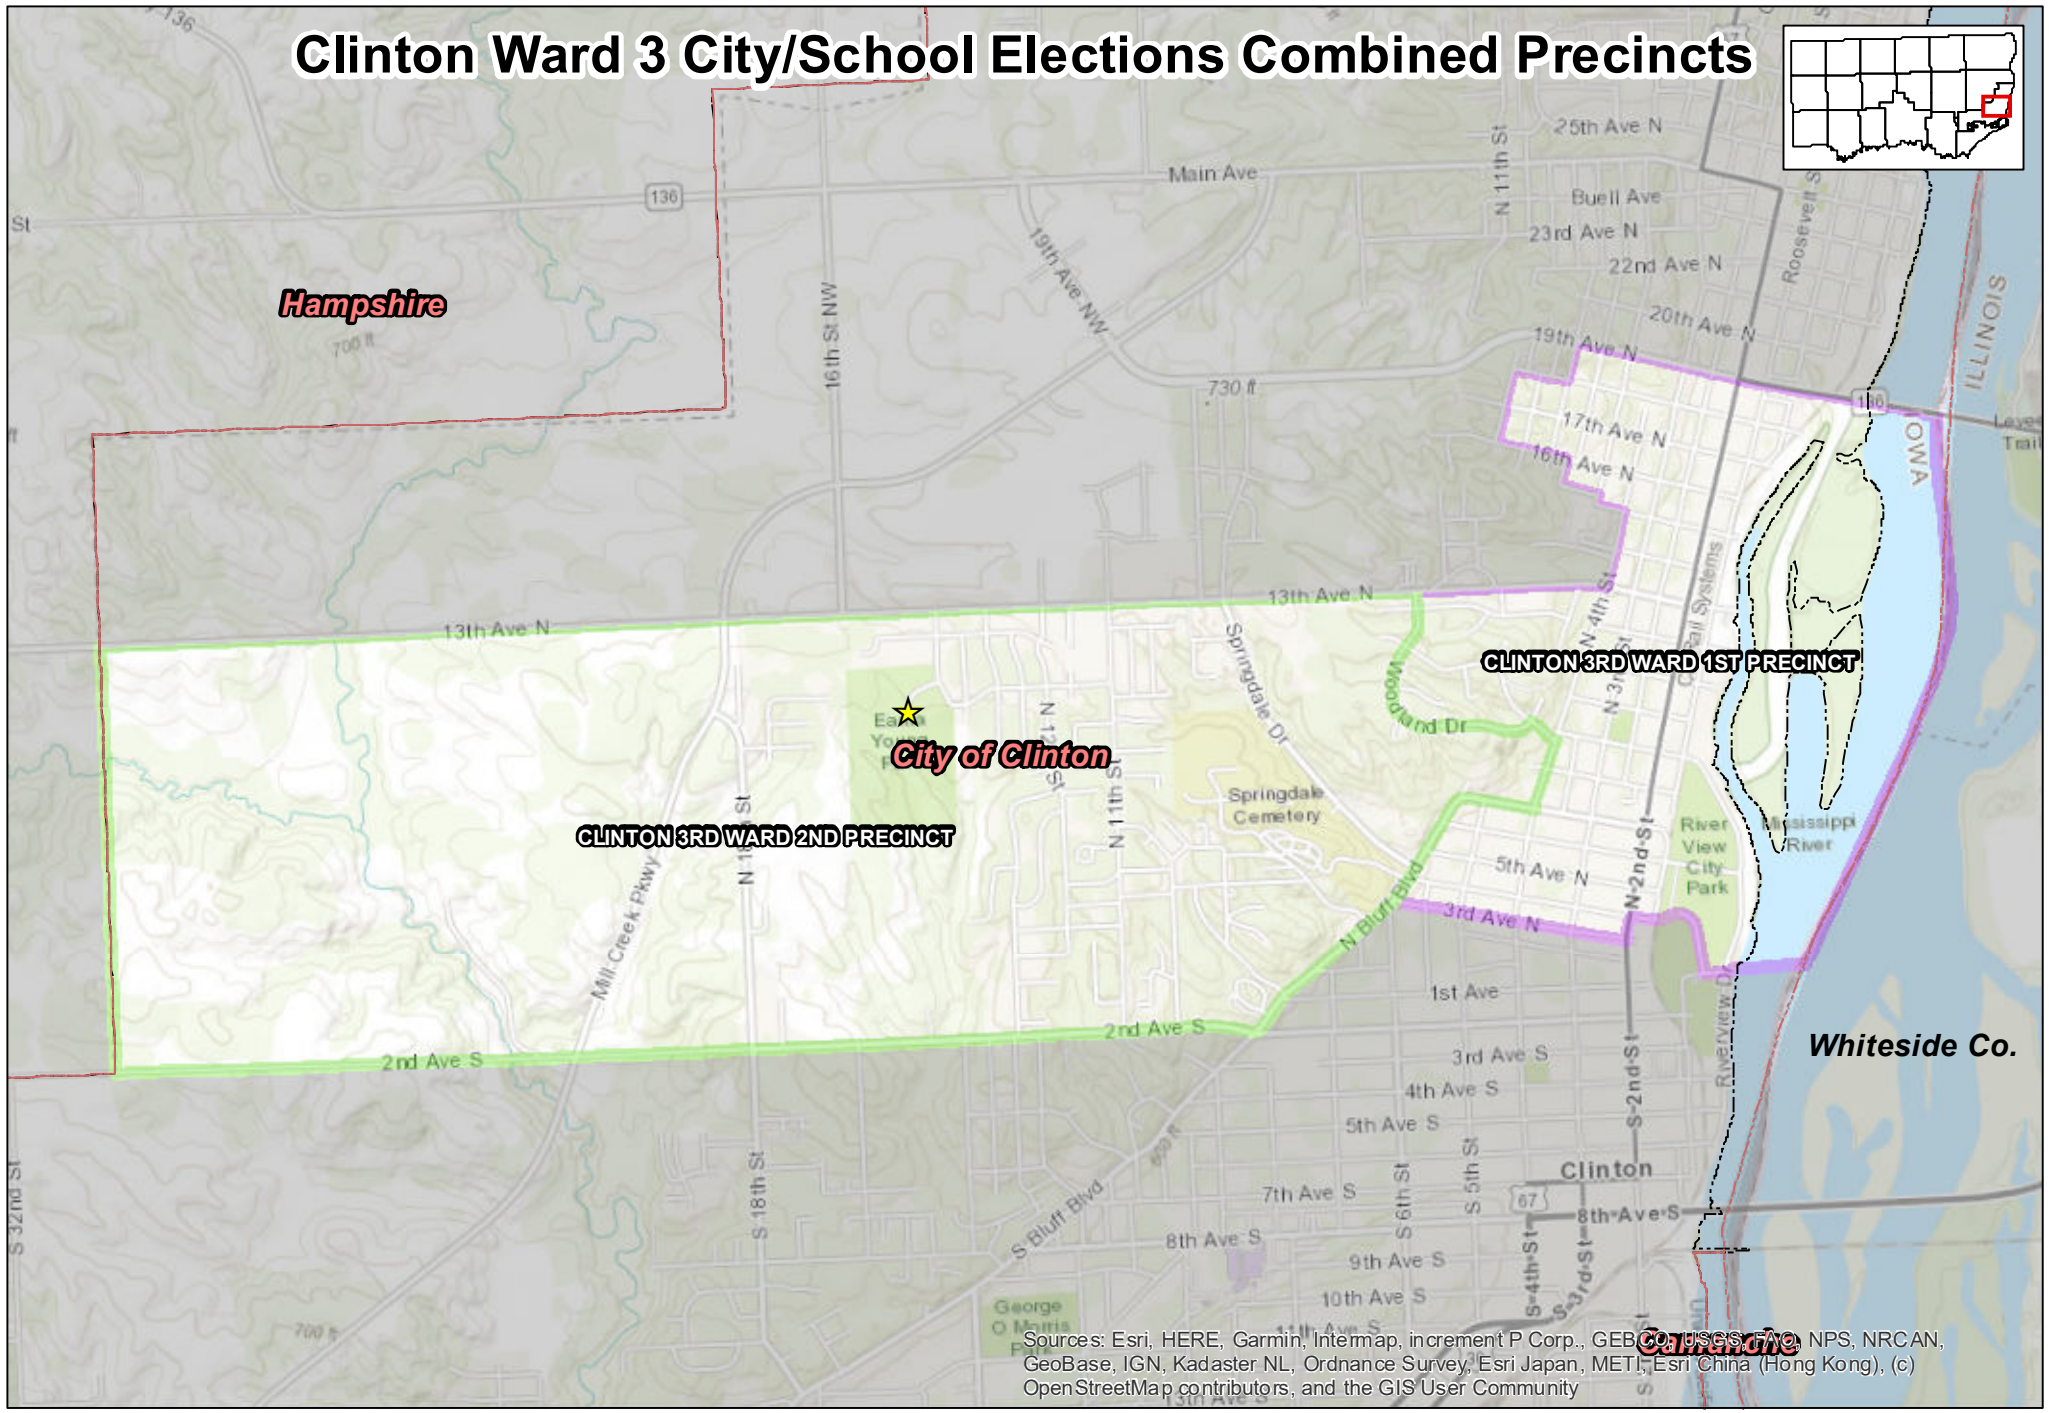

Clinton Ward 3 City/School Elections Combined Precincts

Sources: Esri, HERE, Garmin, Intermop, increment P Corp., GEB Co, USGS, FAO, NPS, NRCAN, GeoBase, IGN, Kadaster NL, Ordnance Survey, Esri Japan, METI, Esri China (Hong Kong), (c) OpenStreetMap contributors, and the GIS User Community

Prepared by:
Clinton County Auditor's Office
GIS Division
1900 N 3rd Street
Clinton, IA 52733-2957
(563) 244-0568

Precinct Polling Location Address

Ericksen Center
1401 11th Ave, Clinton IA 52732

1 inch = 0.5 miles
NOTE: Polling location may reside outside of precinct

-  Polling Location
-  Political Township
-  Corporate Boundary

Date: 2/8/2022