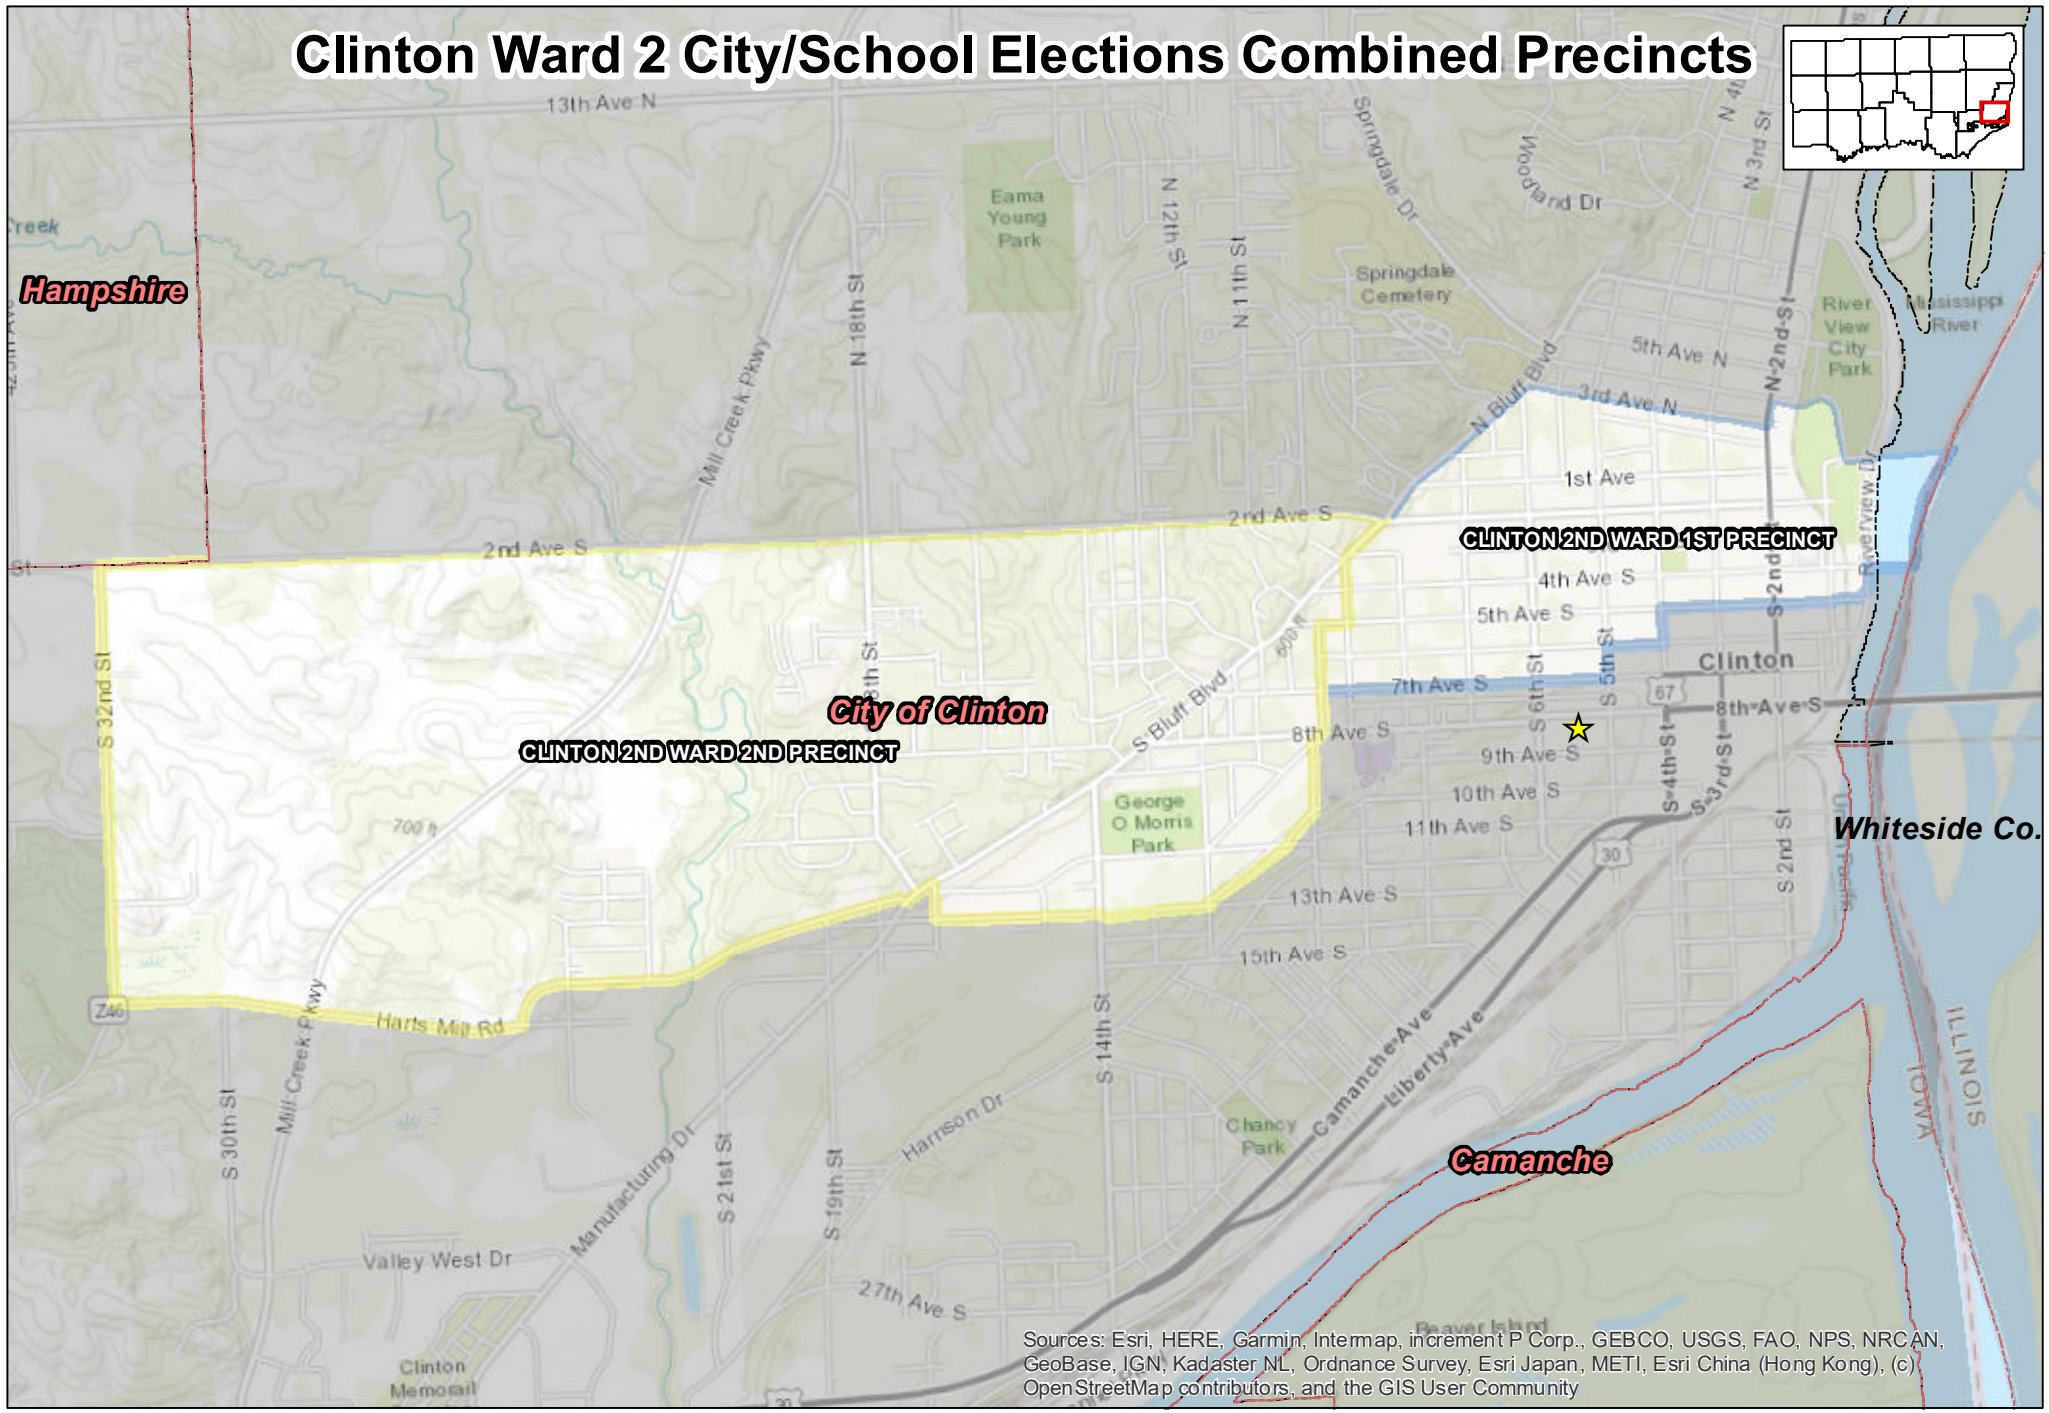

Clinton Ward 2 City/School Elections Combined Precincts

Sources: Esri, HERE, Garmin, Intemap, increment P Corp., GEBCO, USGS, FAO, NPS, NRCAN, GeoBase, IGN, Kadaster NL, Ordnance Survey, Esri Japan, METI, Esri China (Hong Kong), (c) OpenStreetMap contributors, and the GIS User Community

Prepared by:
Clinton County Auditor's Office
GIS Division
1900 N 3rd Street
Clinton, IA 52733-2957
(563) 244-0568

Precinct Polling Location Address

Joe O'Donnell Sports Center
525 8th Ave S, Clinton IA 52732

1 inch = 0.4 miles
NOTE: Polling location may reside outside of precinct

- Polling Location
- Political Township
- Corporate Boundary

Date: 2/8/2022