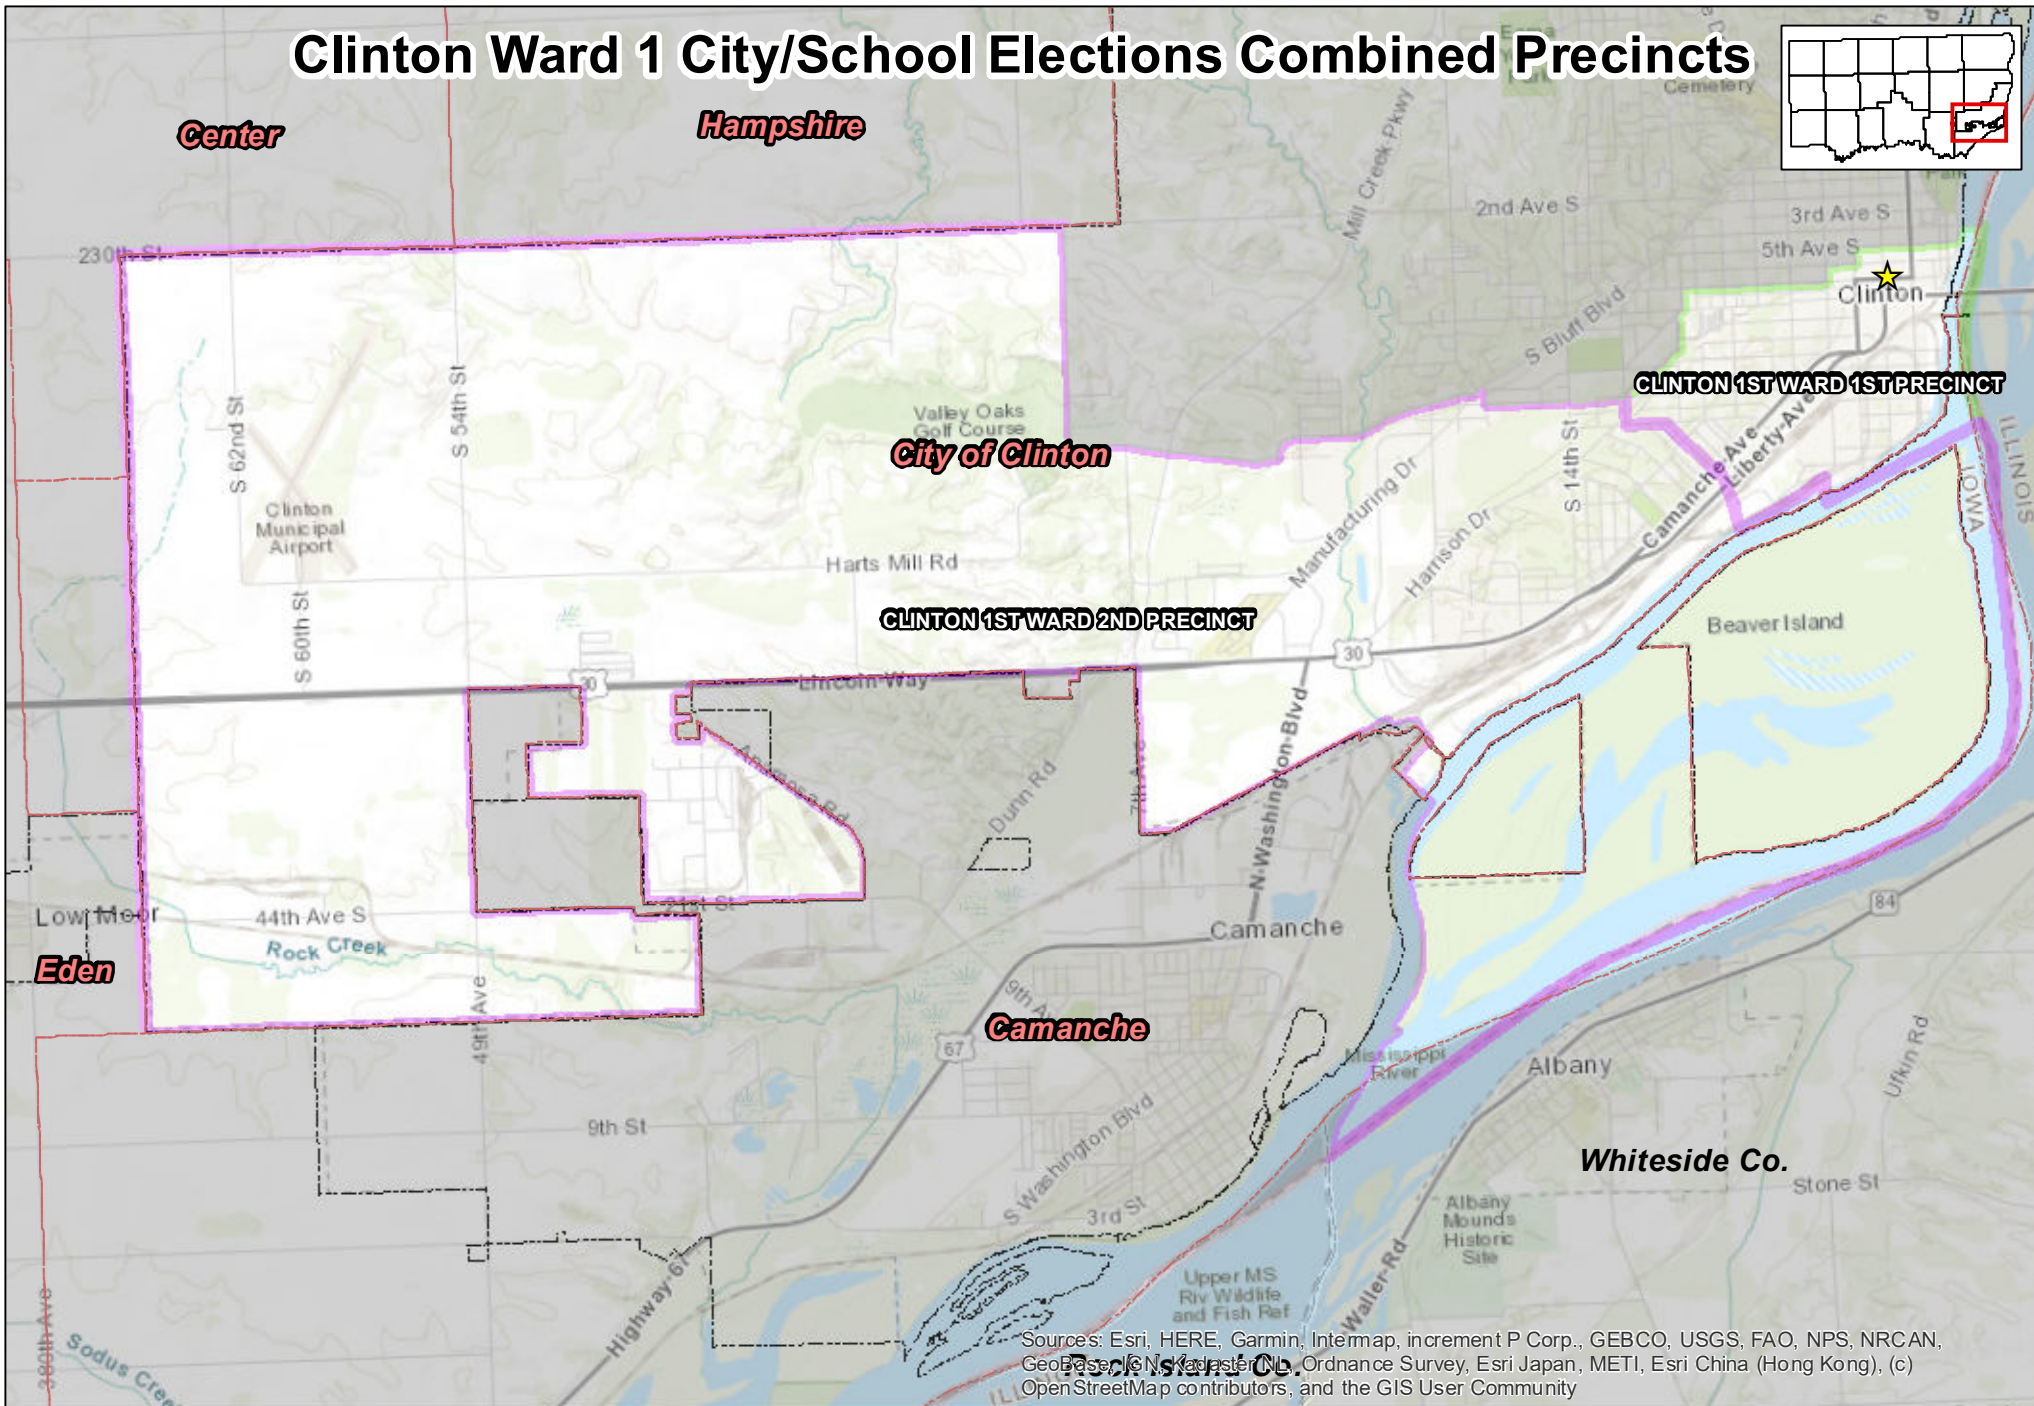

Clinton Ward 1 City/School Elections Combined Precincts

Sources: Esri, HERE, Garmin, Intermap, increment P Corp., GEBCO, USGS, FAO, NPS, NRCAN, Geobase, IGN, Swisstopo, Ordnance Survey, Esri Japan, METI, Esri China (Hong Kong), (c) OpenStreetMap contributors, and the GIS User Community

Prepared by:
Clinton County Auditor's Office
GIS Division
1900 N 3rd Street
Clinton, IA 52733-2957
(563) 244-0568

Precinct Polling Location Address

First United Methodist Church
621 S 3rd St, Clinton IA 52732

1 inch = 0.9 miles
NOTE: Polling location may reside outside of precinct

- Polling Location
- Political Township
- Corporate Boundary