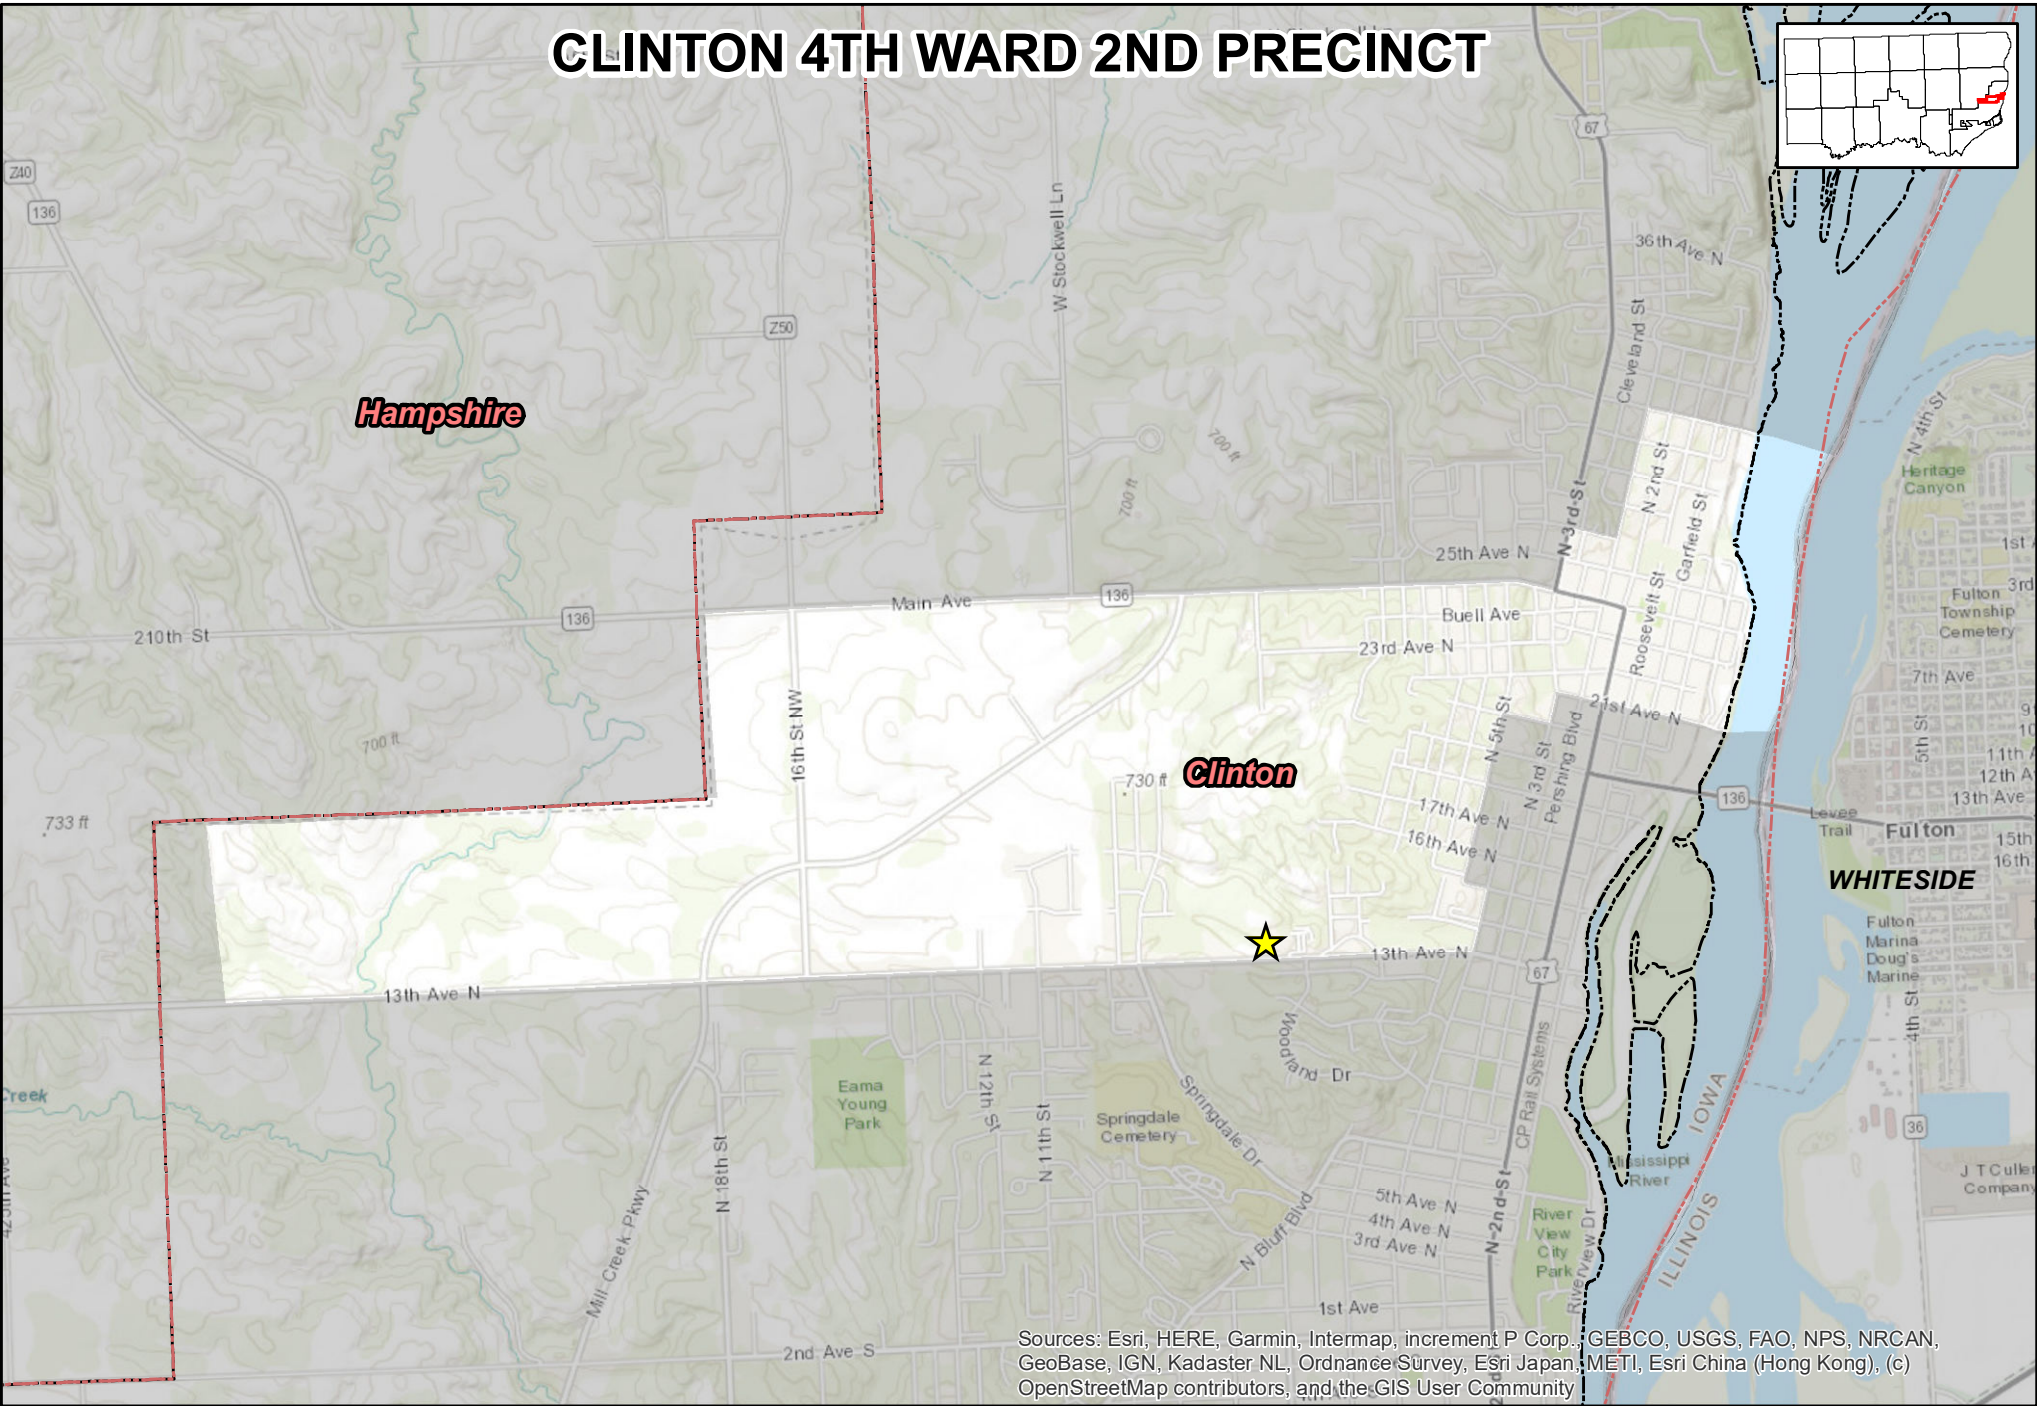

CLINTON 4TH WARD 2ND PRECINCT

Sources: Esri, HERE, Garmin, Intermap, increment P Corp., GEBCO, USGS, FAO, NPS, NRCAN, GeoBase, IGN, Kadaster NL, Ordnance Survey, Esri Japan, METI, Esri China (Hong Kong), (c) OpenStreetMap contributors, and the GIS User Community

Prepared by:
Clinton County Auditor's Office
GIS Division
1900 N 3rd Street
Clinton, IA 52733-2957
(563) 244-0568

Precinct Polling Location Address

816 13th Ave N, Clinton IA, 52732

1 inch = 0.5 miles
NOTE: Polling location may reside outside of precinct

-  Polling Location
-  Political Township
-  Corporate Boundary