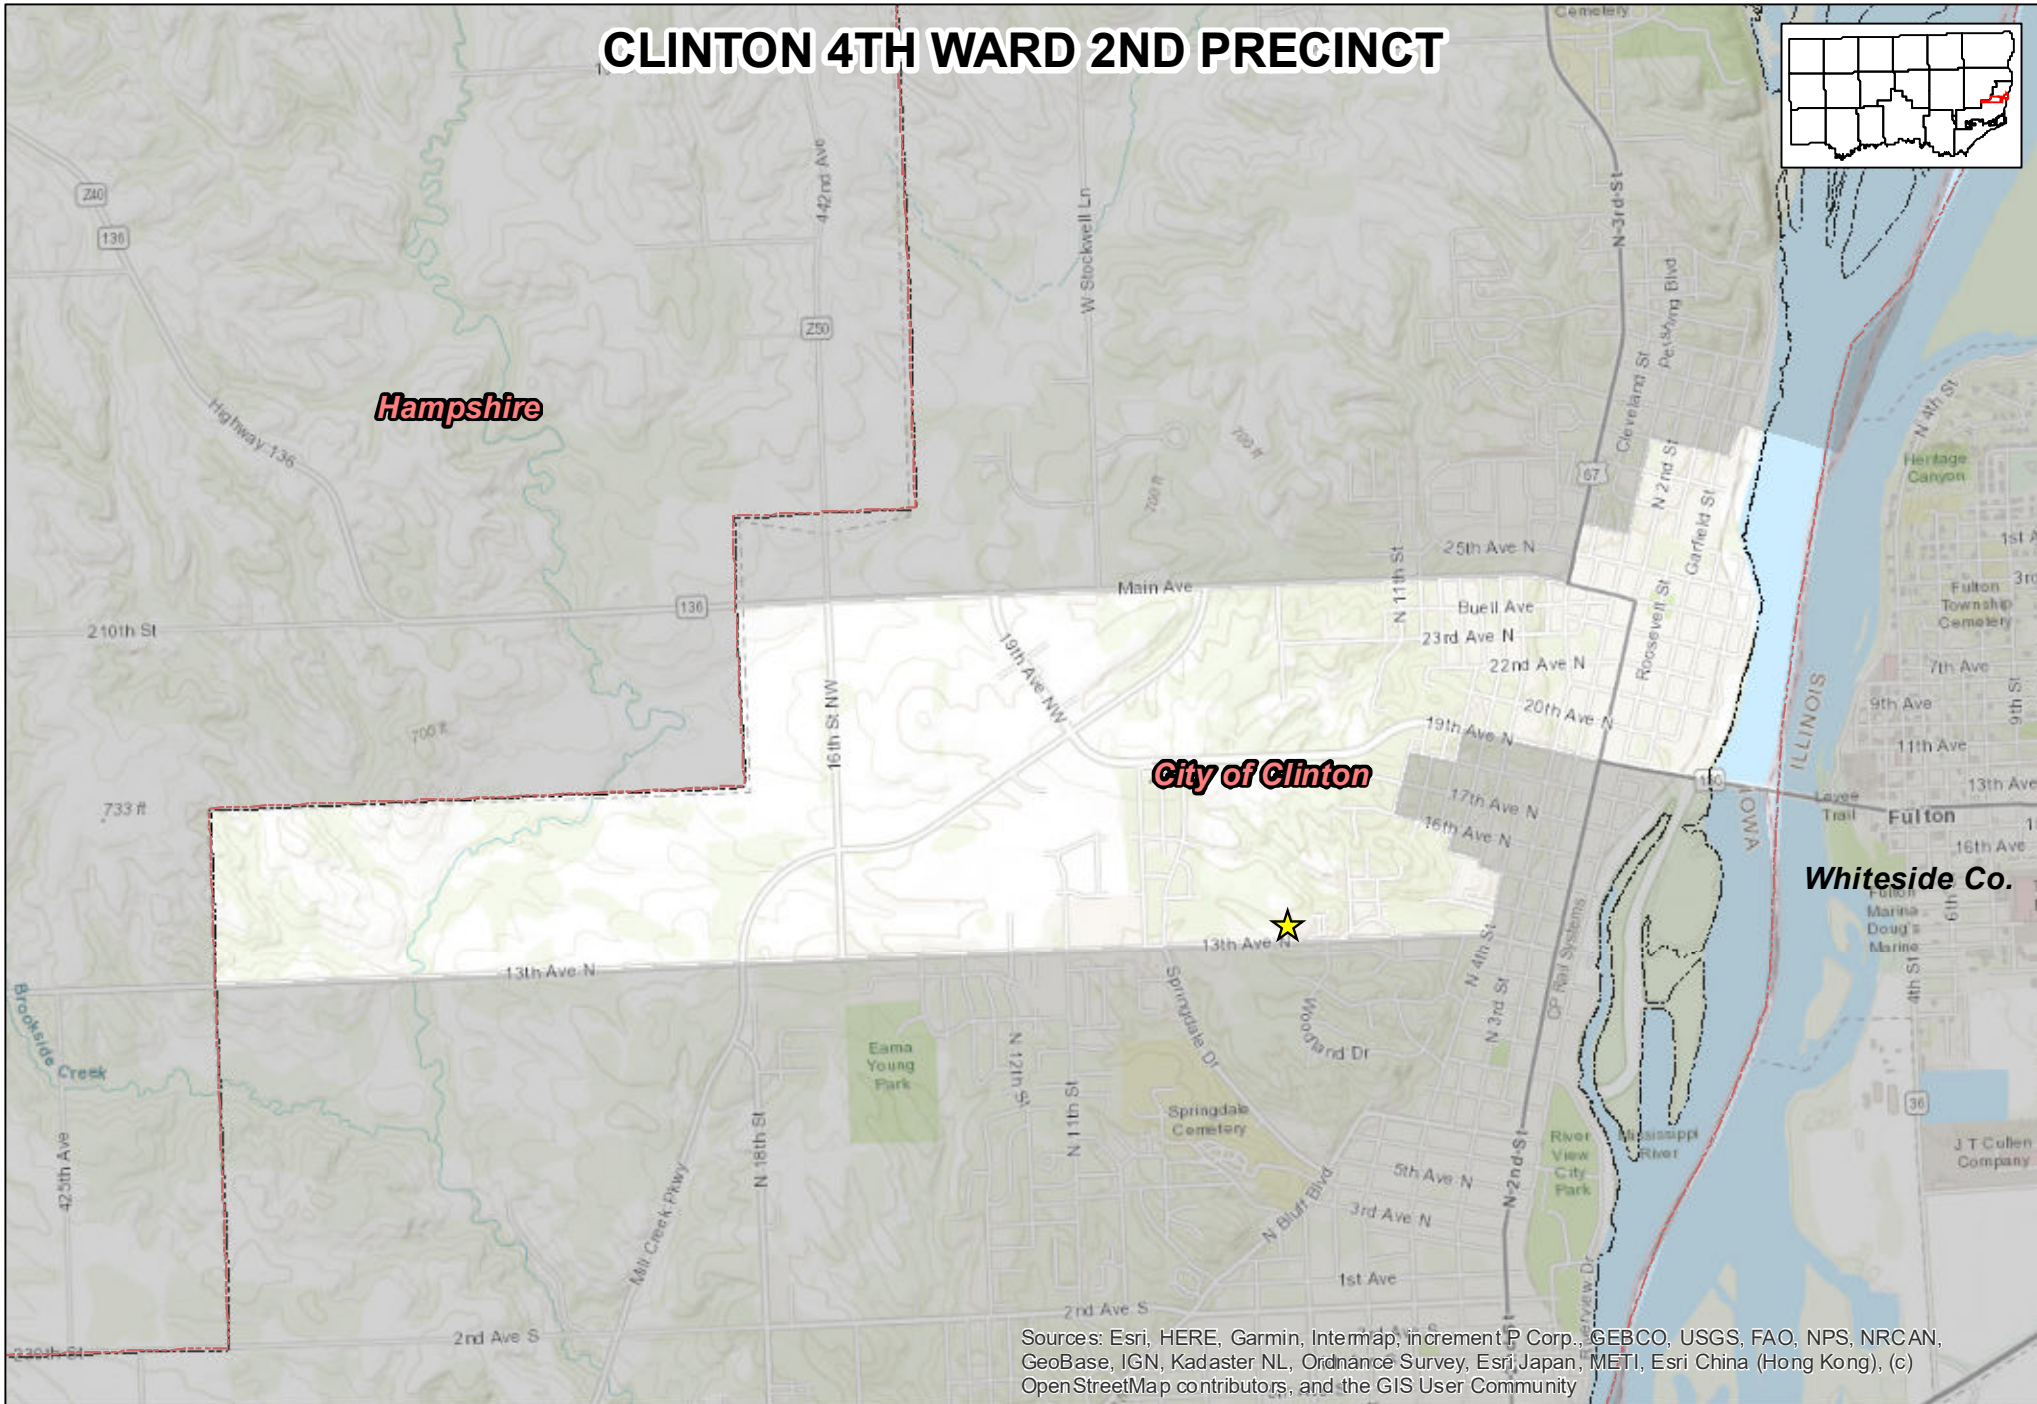

CLINTON 4TH WARD 2ND PRECINCT

Sources: Esri, HERE, Garmin, Intermap, increment P Corp., GEBCO, USGS, FAO, NPS, NRCAN, GeoBase, IGN, Kadaster NL, Ordnance Survey, Esri Japan, METI, Esri China (Hong Kong), (c) OpenStreetMap contributors, and the GIS User Community

Prepared by:
Clinton County Auditor's Office
GIS Division
1900 N 3rd Street
Clinton, IA 52733-2957
(563) 244-0568

Precinct Polling Location Address

Church of the Open Door
816 13th Ave N, Clinton IA 52732

1 inch = 0.5 miles
NOTE: Polling location may reside outside of precinct

Polling Location

Political Township

Corporate Boundary

N

Date: 2/7/2022