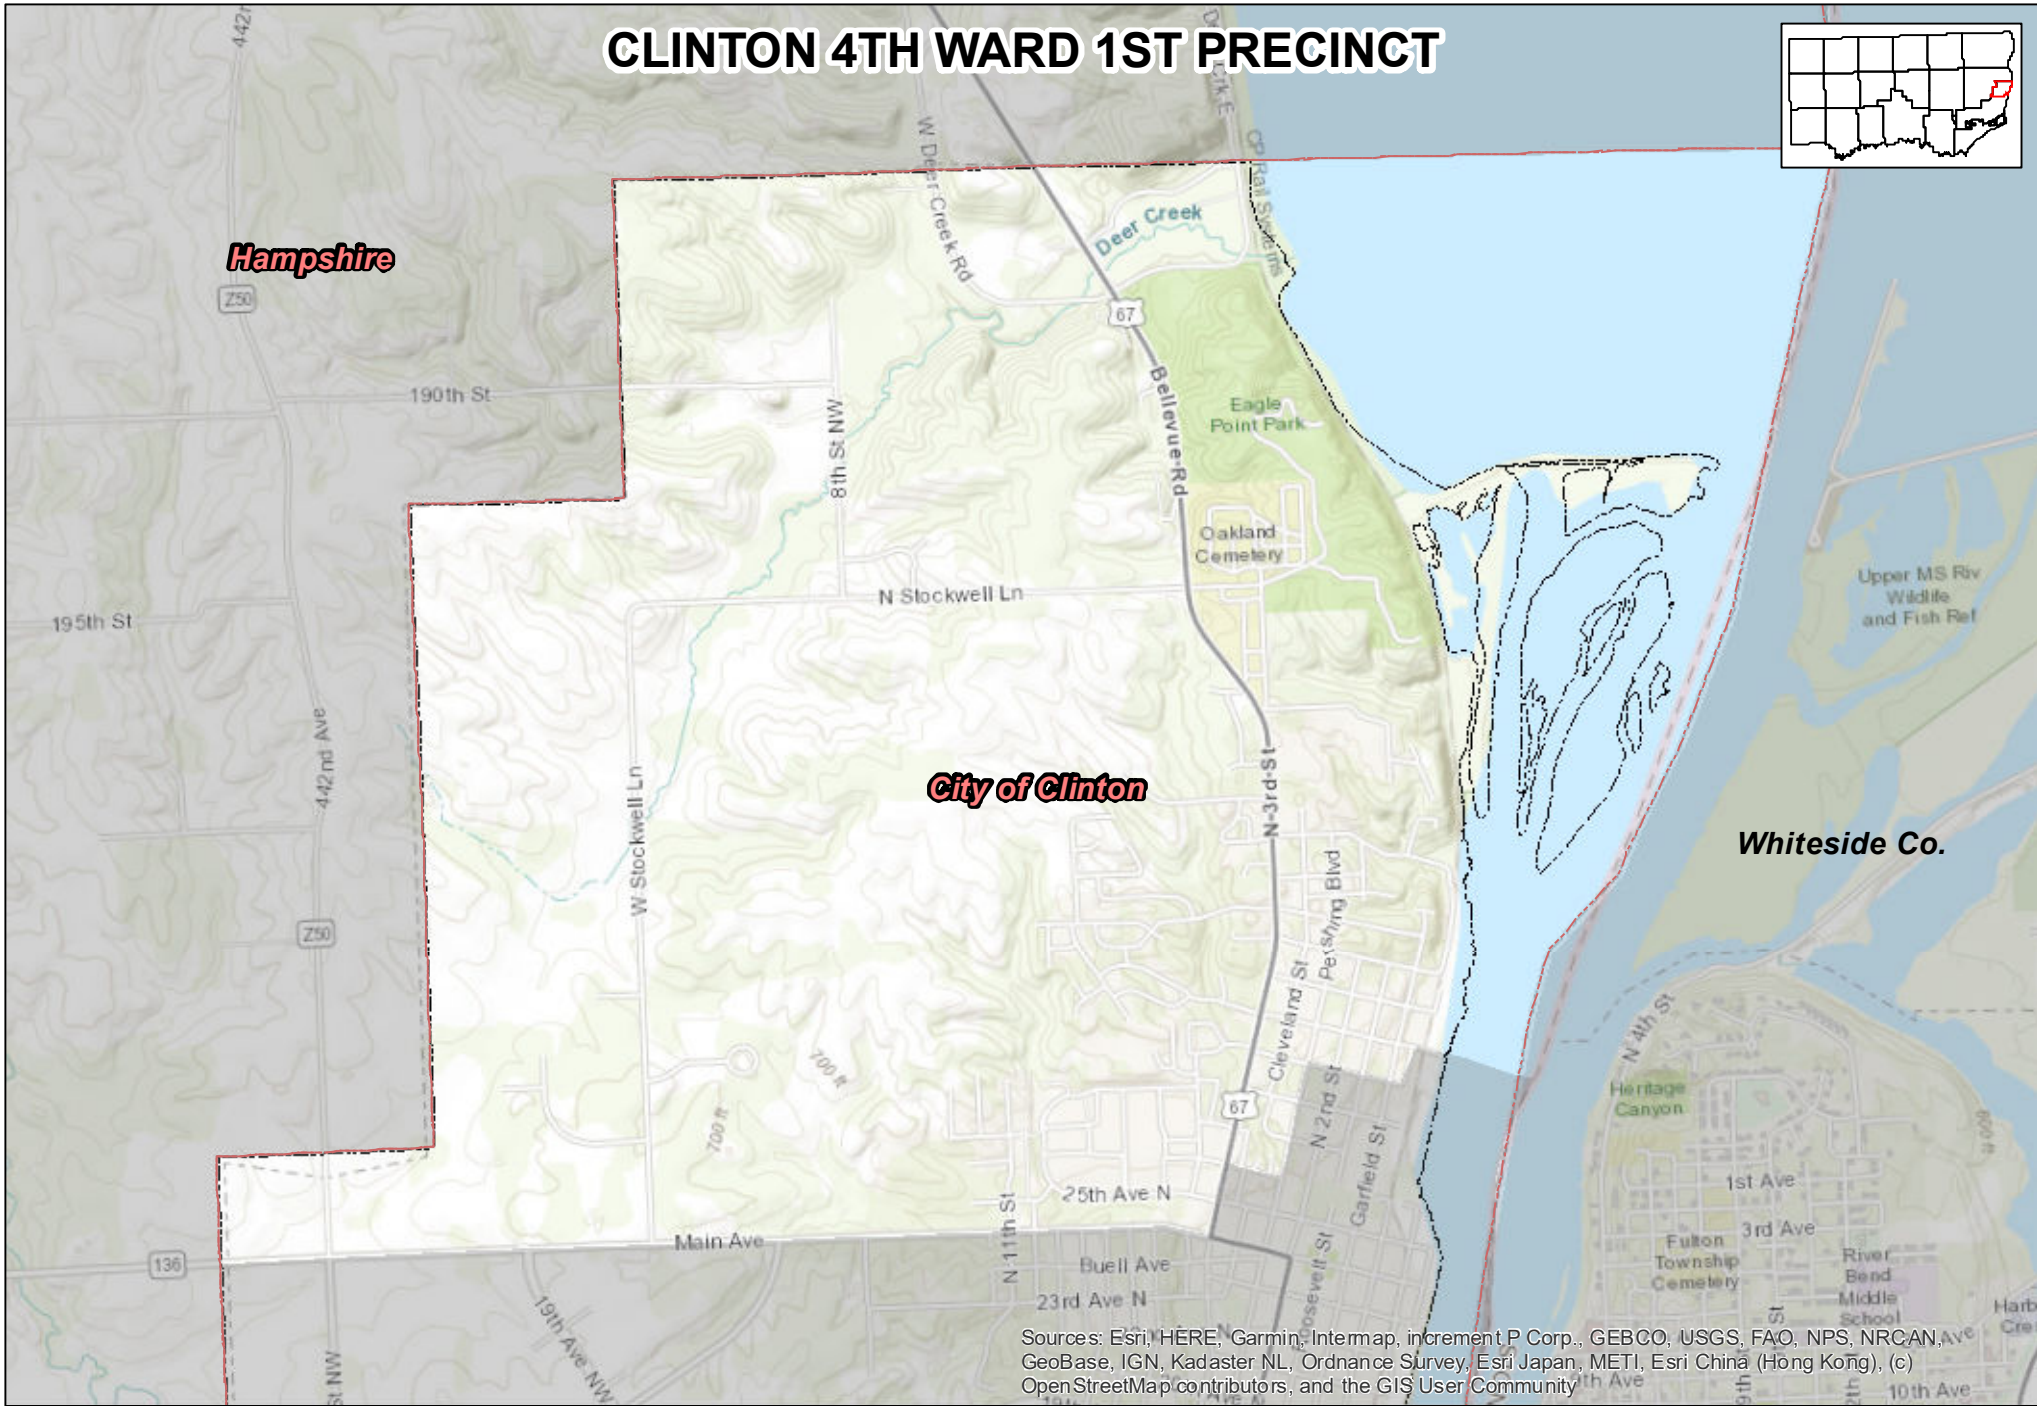

CLINTON 4TH WARD 1ST PRECINCT

Sources: Esri, HERE, Garmin, Intermap, increment P Corp., GEBCO, USGS, FAO, NPS, NRCAN, GeoBase, IGN, Kadaster NL, Ordnance Survey, Esri Japan, METI, Esri China (Hong Kong), (c) OpenStreetMap contributors, and the GIS User Community

Prepared by:
Clinton County Auditor's Office
GIS Division
1900 N 3rd Street
Clinton, IA 52733-2957
(563) 244-0568

Precinct Polling Location Address

Church of the Open Door
816 13th Ave N, Clinton IA 52732

1 inch = 0.5 miles
NOTE: Polling location may reside outside of precinct

-  Polling Location
-  Political Township
-  Corporate Boundary

Date: 2/7/2022