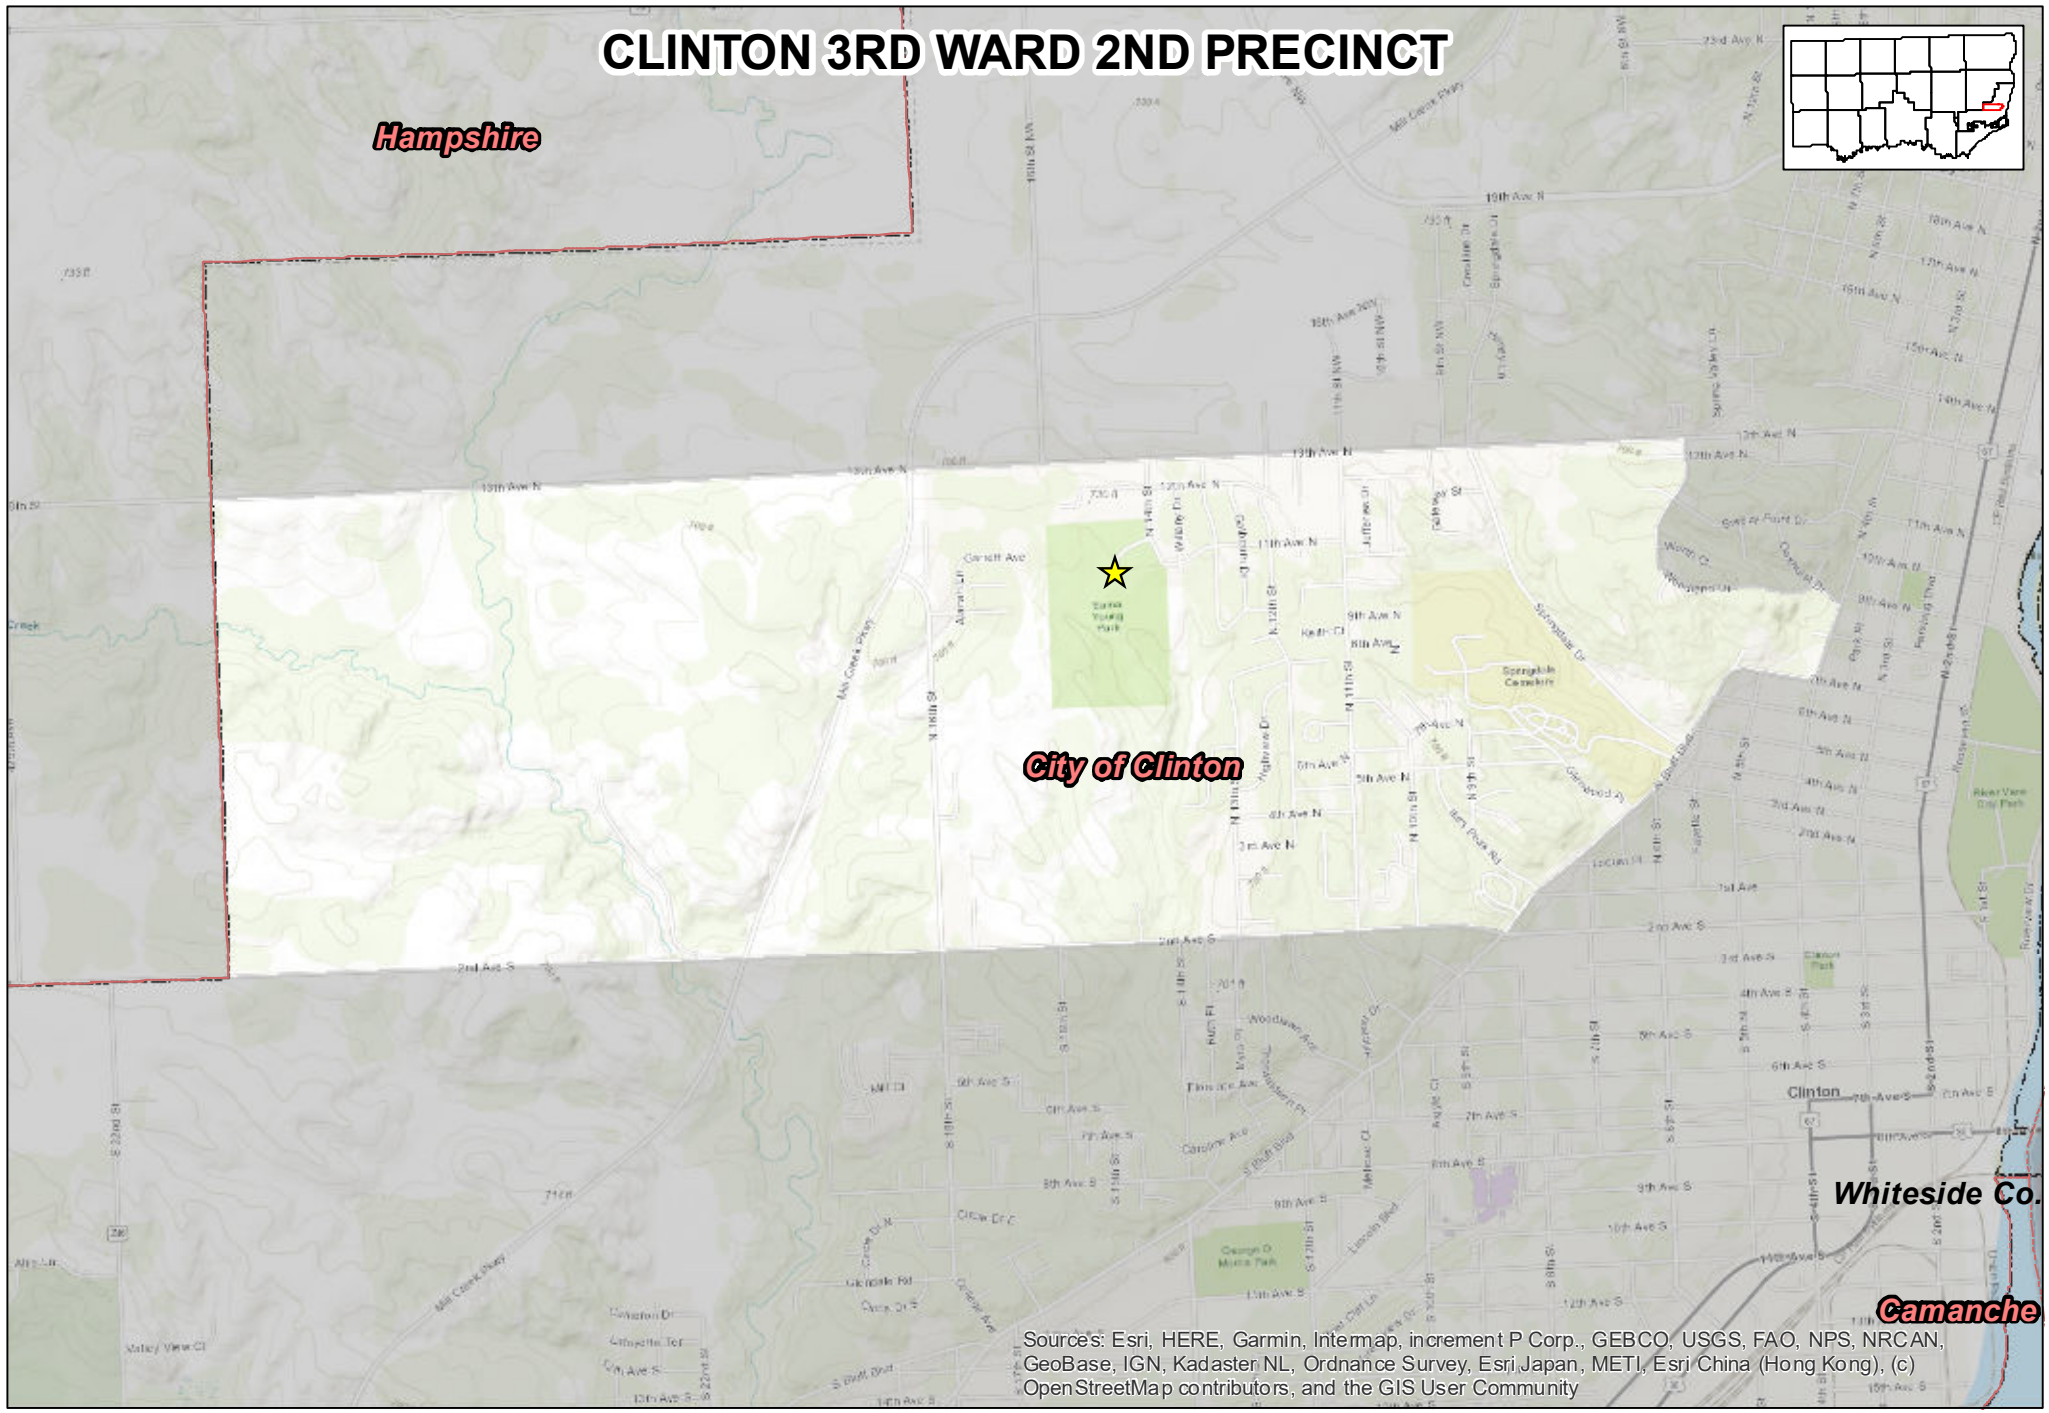

CLINTON 3RD WARD 2ND PRECINCT

Hampshire

City of Clinton

Whiteside Co.

Camanche

Source: Esri, HERE, Garmin, Intermop, increment P Corp., GEBCO, USGS, FAO, NPS, NRCAN, GeoBase, IGN, Kadaster NL, Ordnance Survey, Esri Japan, METI, Esri China (Hong Kong), (c) OpenStreetMap contributors, and the GIS User Community

Prepared by:
Clinton County Auditor's Office
GIS Division
1900 N 3rd Street
Clinton, IA 52733-2957
(563) 244-0568

Precinct Polling Location Address

Ericksen Center
1401 11th Ave, Clinton IA 52732

1 inch = 0.4 miles
NOTE: Polling location may reside outside of precinct

-  Polling Location
-  Political Township
-  Corporate Boundary

Date: 2/7/2022