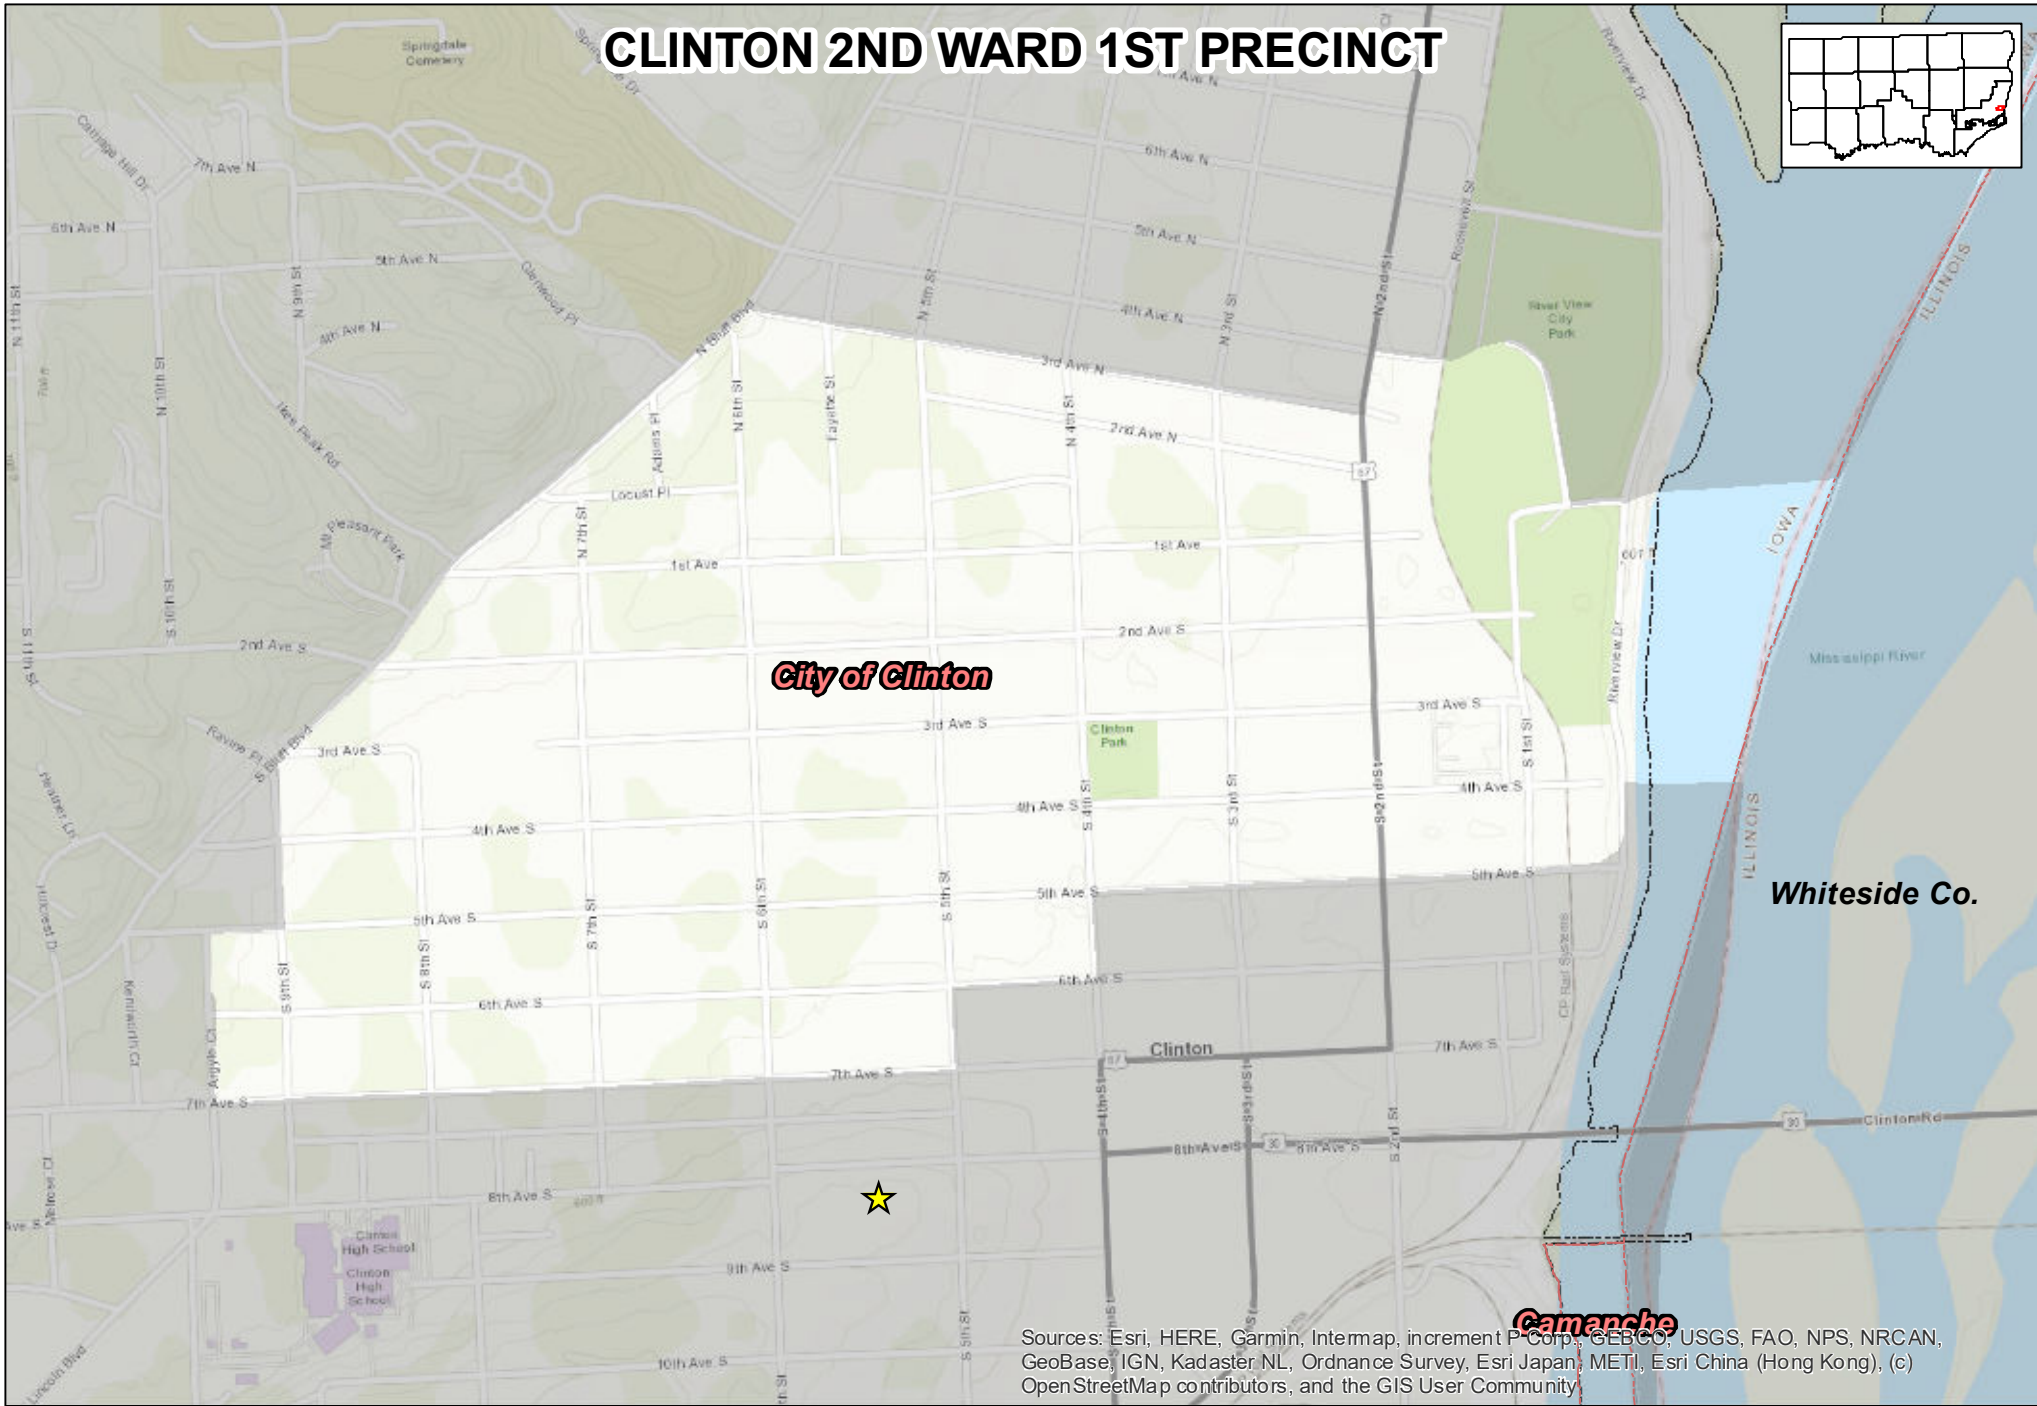

CLINTON 2ND WARD 1ST PRECINCT

Sources: Esri, HERE, Garmin, Intemap, increment P Corp., GEBCO, USGS, FAO, NPS, NRCAN, GeoBase, IGN, Kadaster NL, Ordnance Survey, Esri Japan, METI, Esri China (Hong Kong), (c) OpenStreetMap contributors, and the GIS User Community

Prepared by:
Clinton County Auditor's Office
GIS Division
1900 N 3rd Street
Clinton, IA 52733-2957
(563) 244-0568

Precinct Polling Location Address

Joe O'Donnell Sports Center
525 8th Ave S, Clinton IA 52732

1 inch = 0.2 miles
NOTE: Polling location may reside outside of precinct

- Polling Location
- Political Township
- Corporate Boundary