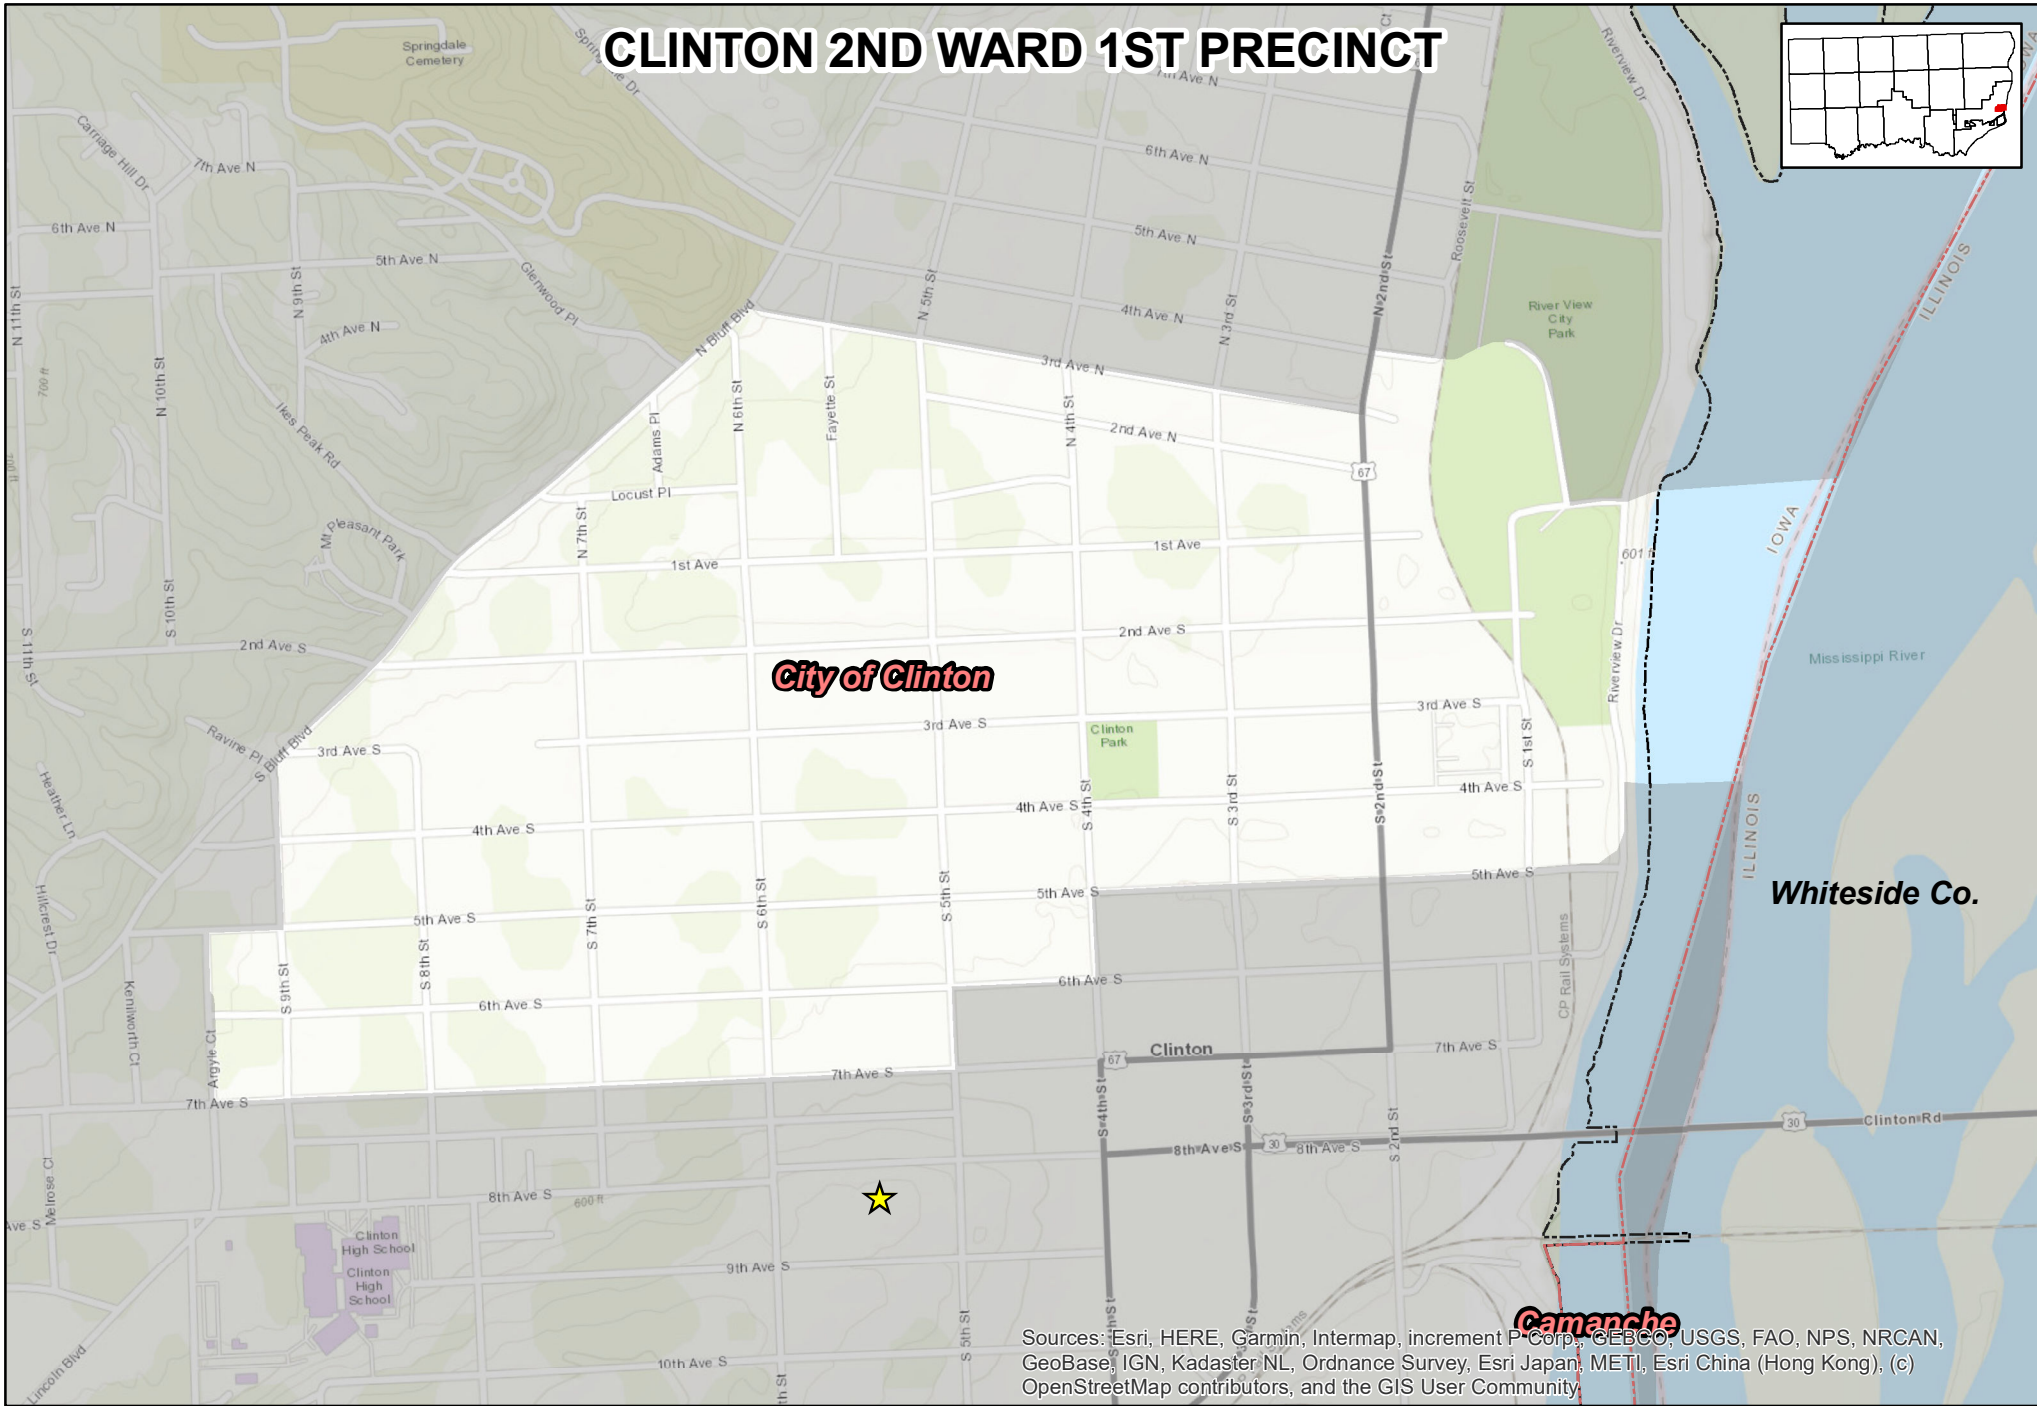

CLINTON 2ND WARD 1ST PRECINCT

Sources: Esri, HERE, Garmin, Intermap, increment P Corp., GEBCO, USGS, FAO, NPS, NRCAN, GeoBase, IGN, Kadaster NL, Ordnance Survey, Esri Japan, METI, Esri China (Hong Kong), (c) OpenStreetMap contributors, and the GIS User Community

Prepared by:
Clinton County Auditor's Office
GIS Division
1900 N 3rd Street
Clinton, IA 52733-2957
(563) 244-0568
<https://elections.clintoncounty-ia.gov/>

Precinct Polling Location Address

Joe O'Donnell Sports Center
525 8th Ave S, Clinton IA 52732

1 inch = 0.2 miles
NOTE: Polling location may reside outside of precinct

-  Polling Location
-  Political Township
-  Corporate Boundary