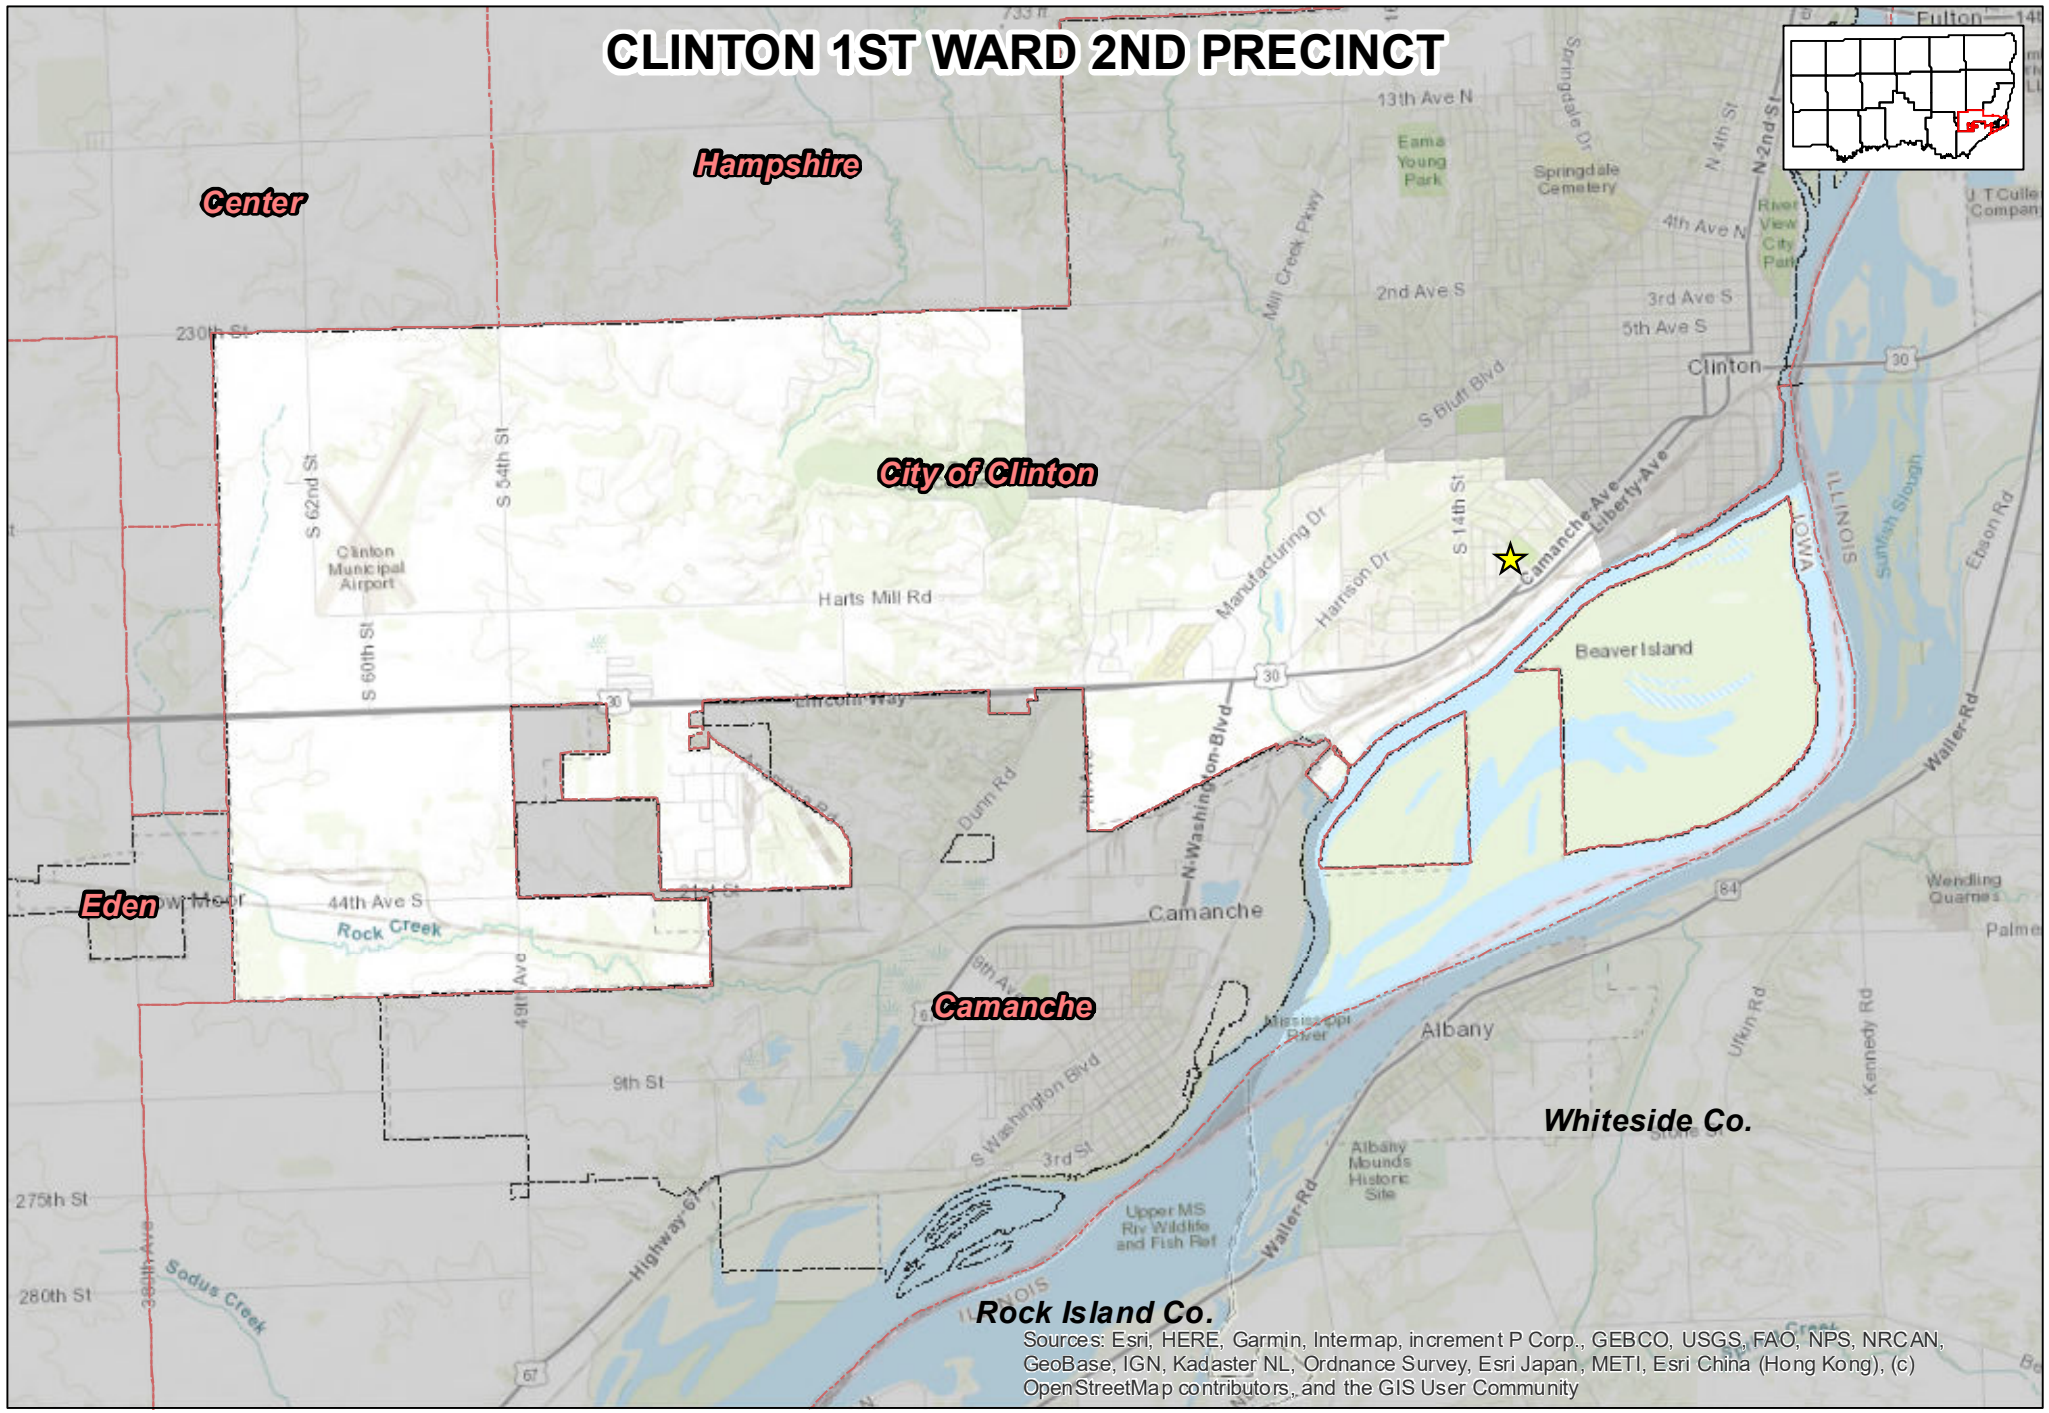

# CLINTON 1ST WARD 2ND PRECINCT

Sources: Esri, HERE, Garmin, Intermop, increment P Corp., GEBCO, USGS, FAO, NPS, NRCAN, GeoBase, IGN, Kadaster NL, Ordnance Survey, Esri Japan, METI, Esri China (Hong Kong), (c) OpenStreetMap contributors, and the GIS User Community

Prepared by:  
Clinton County Auditor's Office  
GIS Division  
1900 N 3rd Street  
Clinton, IA 52733-2957  
(563) 244-0568

### Precinct Polling Location Address

Chancy Lutheran Church  
2315 Wallace St, Clinton IA 52732

1 inch = 1 miles  
NOTE: Polling location may reside outside of precinct

- Polling Location
- Political Township
- Corporate Boundary