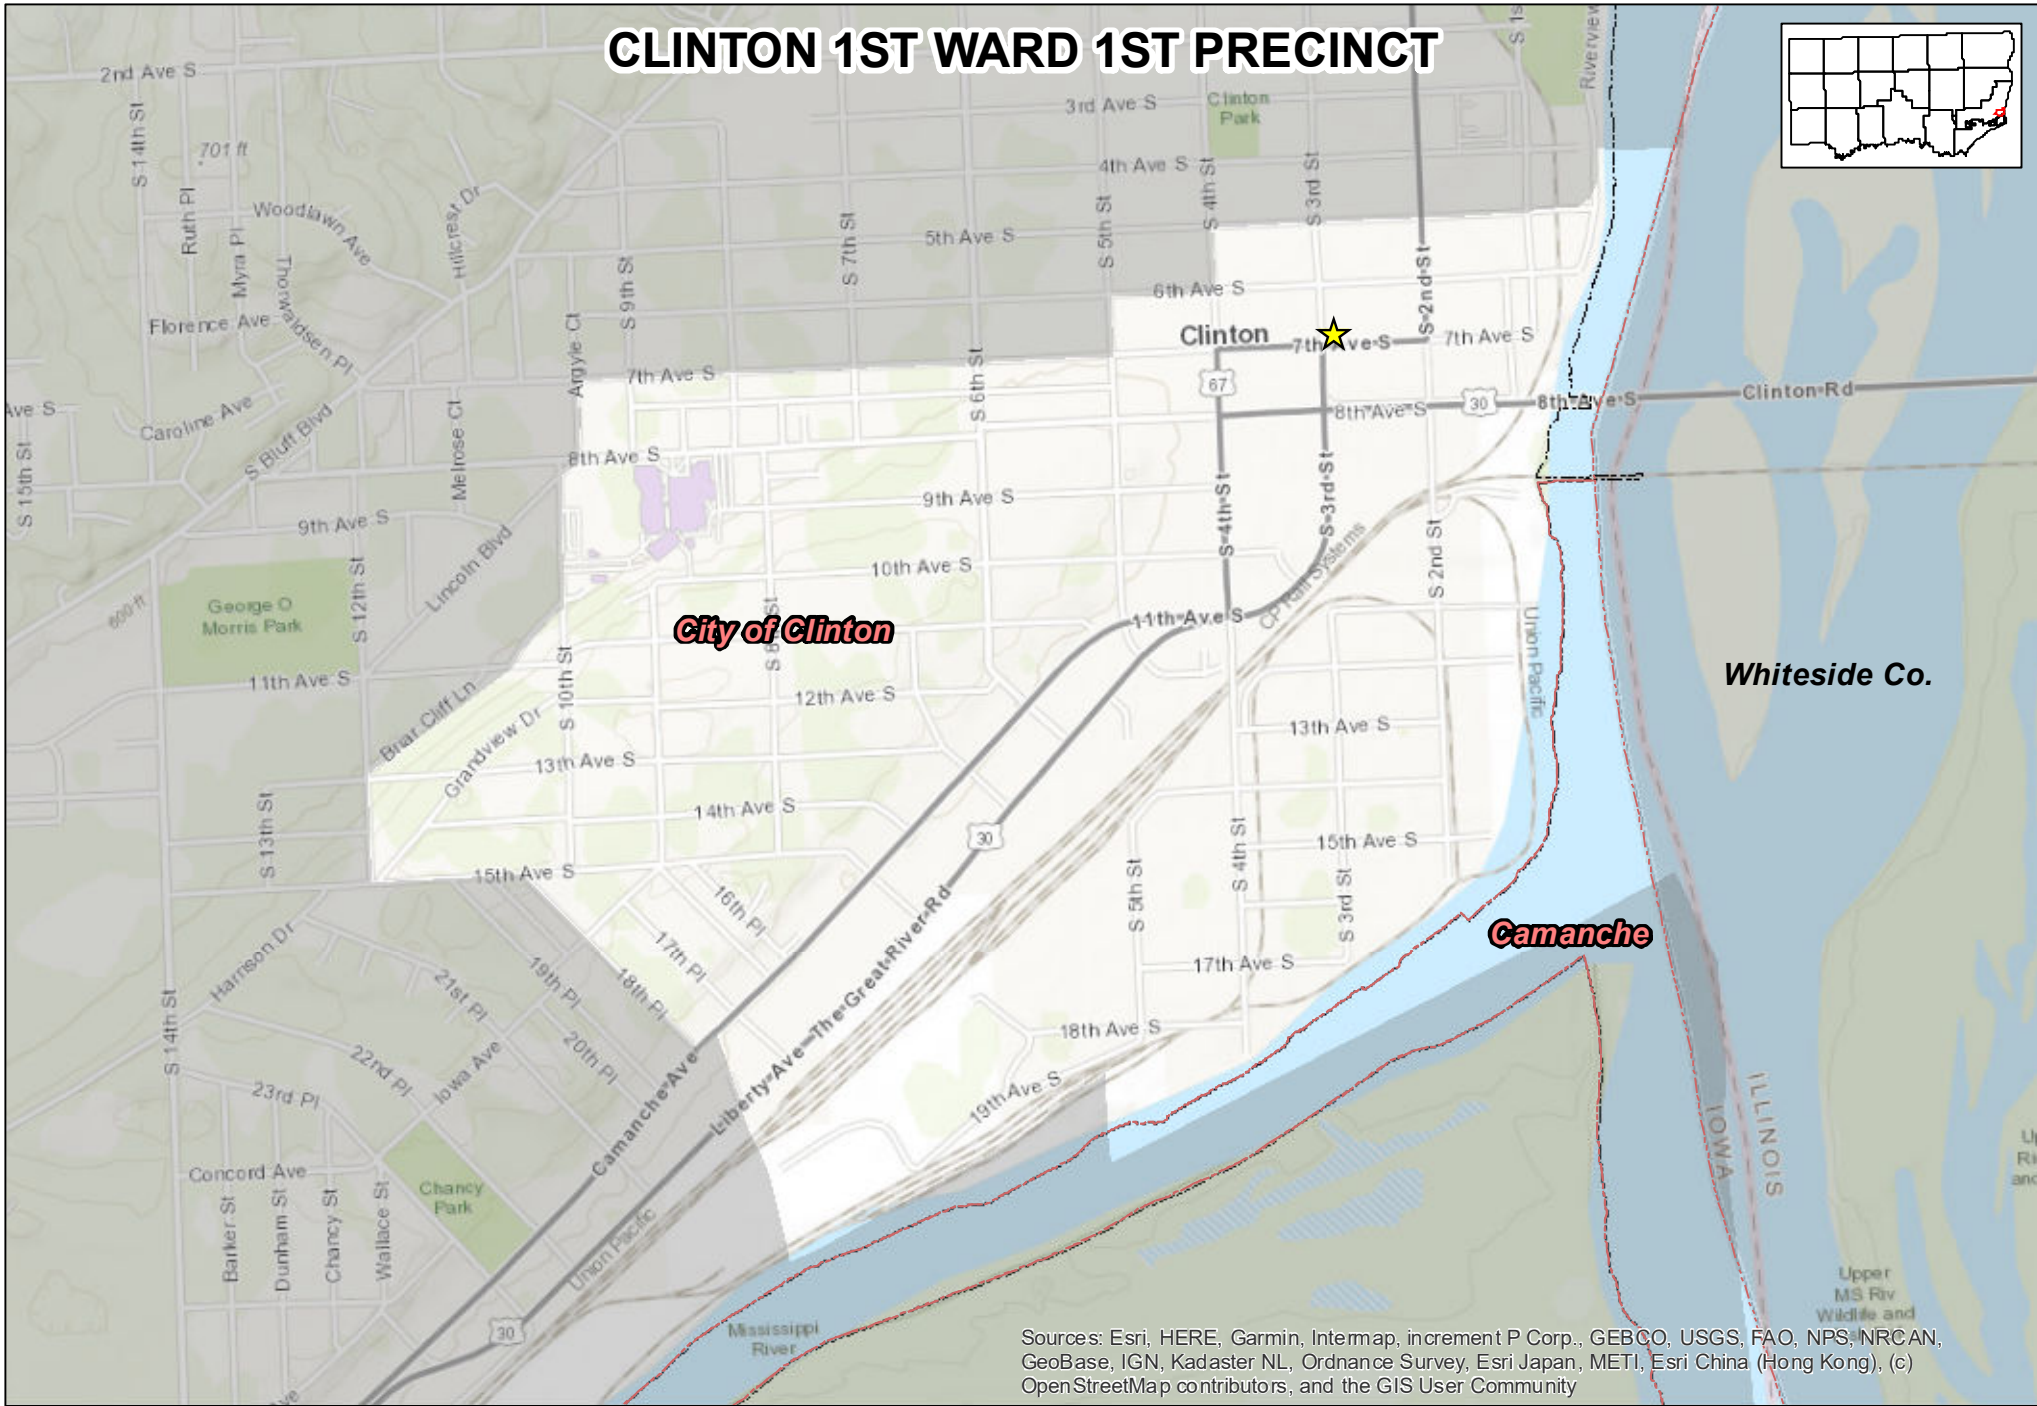

CLINTON 1ST WARD 1ST PRECINCT

Sources: Esri, HERE, Garmin, Intemap, increment P Corp., GEBCO, USGS, FAO, NPS, NRCAN, GeoBase, IGN, Kadaster NL, Ordnance Survey, Esri Japan, METI, Esri China (Hong Kong), (c) OpenStreetMap contributors, and the GIS User Community

Prepared by:
Clinton County Auditor's Office
GIS Division
1900 N 3rd Street
Clinton, IA 52733-2957
(563) 244-0568

Precinct Polling Location Address

First United Methodist Church
621 S 3rd St, Clinton IA 52732

1 inch = 0.2 miles
NOTE: Polling location may reside outside of precinct

- Polling Location
- Political Township
- Corporate Boundary

Date: 2/7/2022