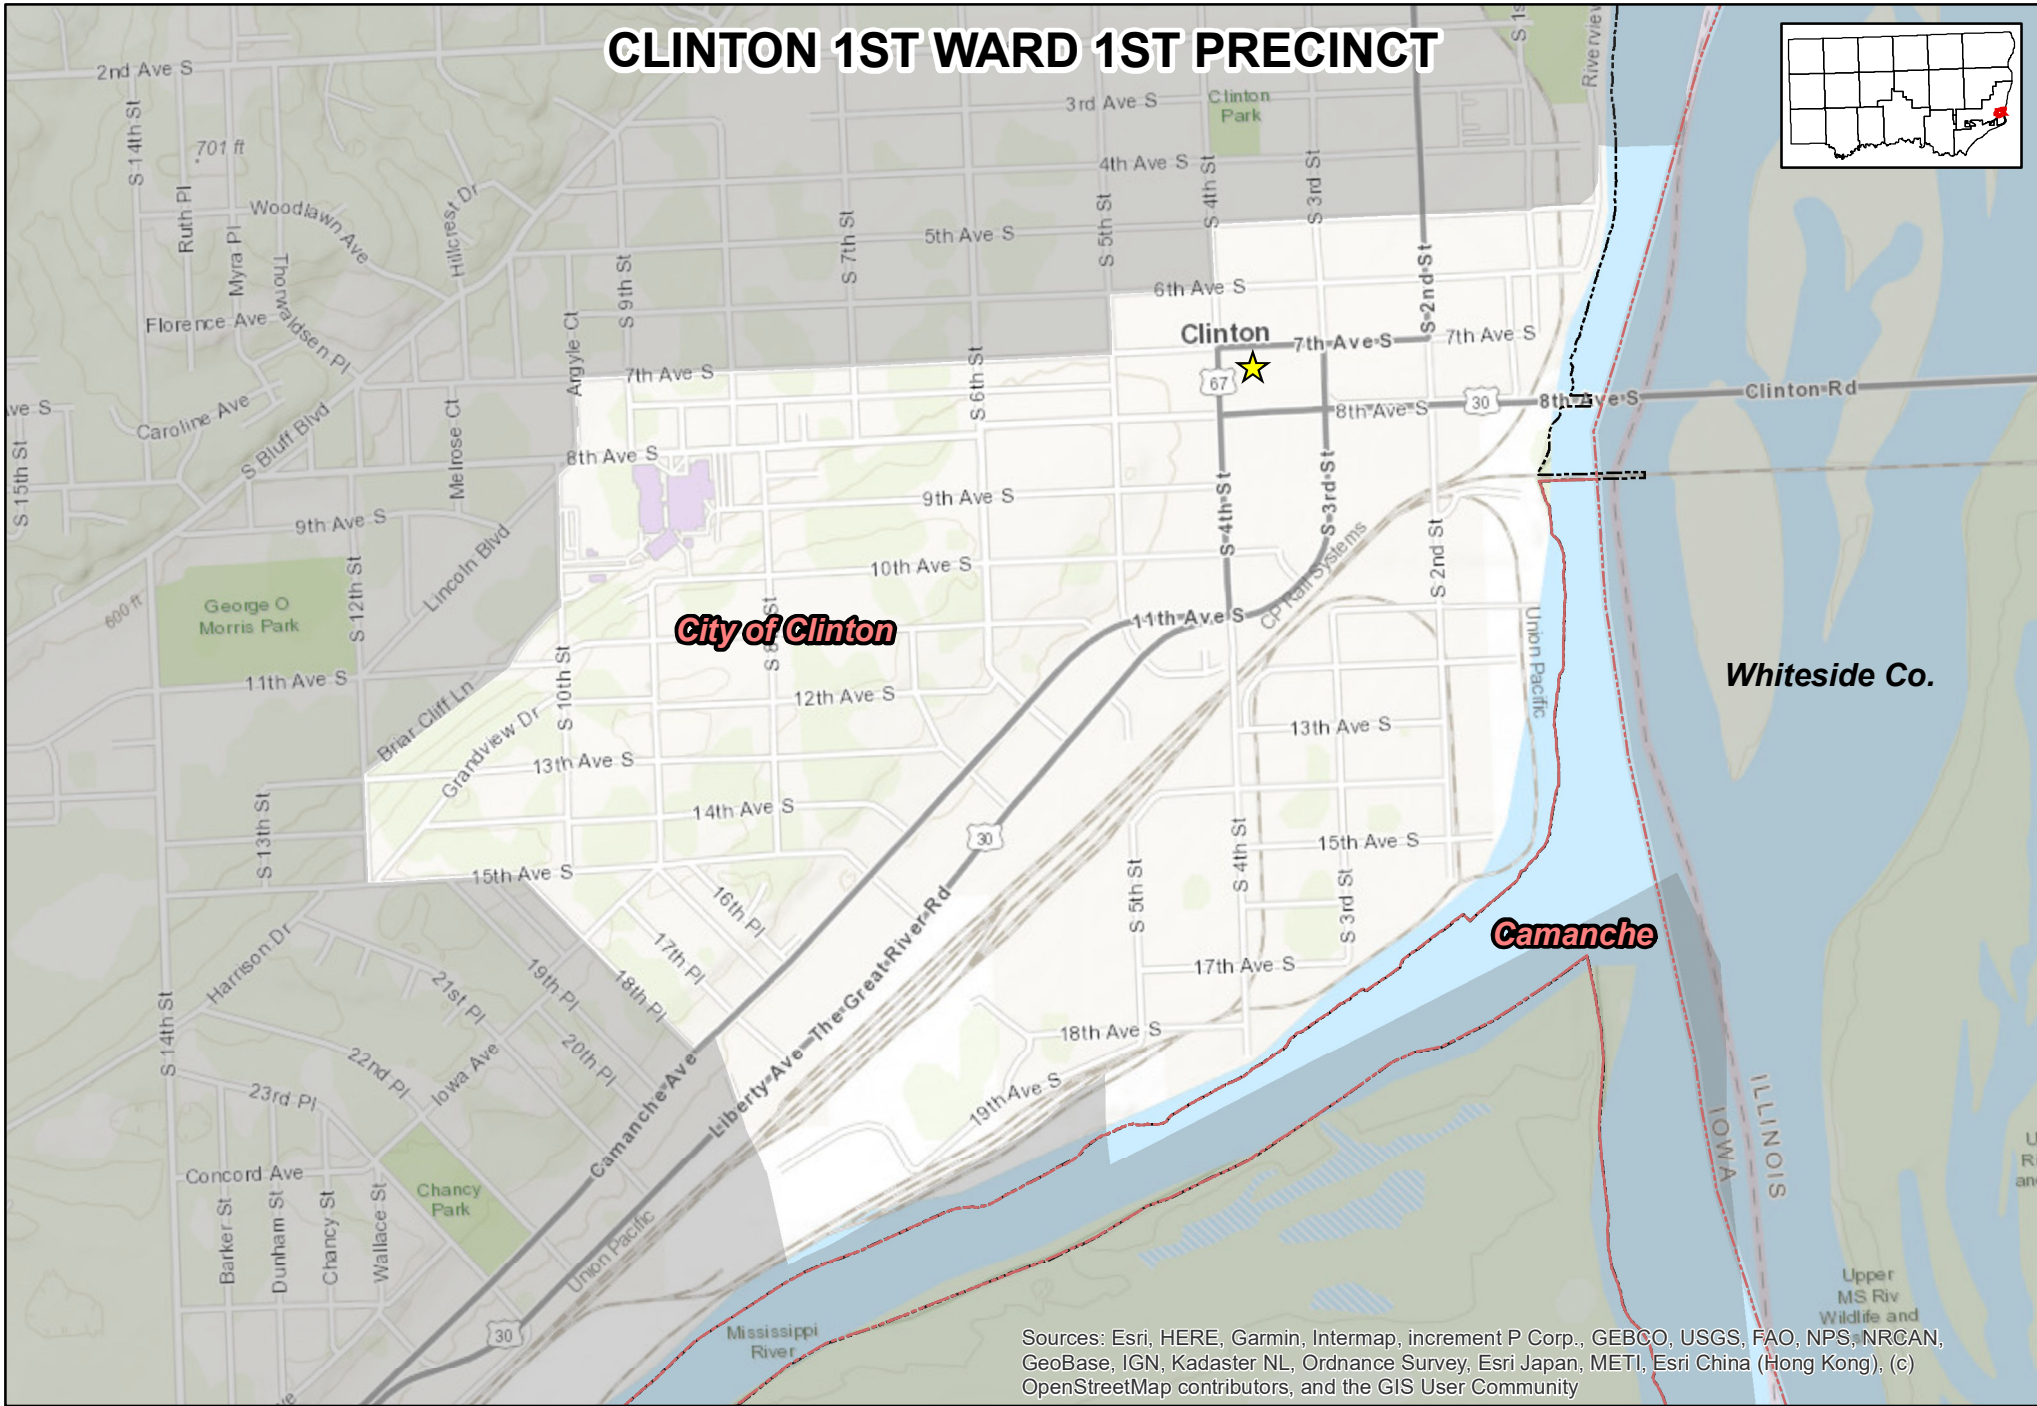

CLINTON 1ST WARD 1ST PRECINCT

Sources: Esri, HERE, Garmin, Intermap, increment P Corp., GEBCO, USGS, FAO, NPS, NRCAN, GeoBase, IGN, Kadaster NL, Ordnance Survey, Esri Japan, METI, Esri China (Hong Kong), (c) OpenStreetMap contributors, and the GIS User Community

Prepared by:
Clinton County Auditor's Office
GIS Division
1900 N 3rd Street
Clinton, IA 52733-2957
(563) 244-0568
<https://elections.clintoncounty-ia.gov/>

Precinct Polling Location Address

Felix Adler Discovery Center
323 8th Ave S, Clinton IA 52732

1 inch = 0.2 miles
NOTE: Polling location may reside outside of precinct

- Polling Location
- Political Township
- Corporate Boundary