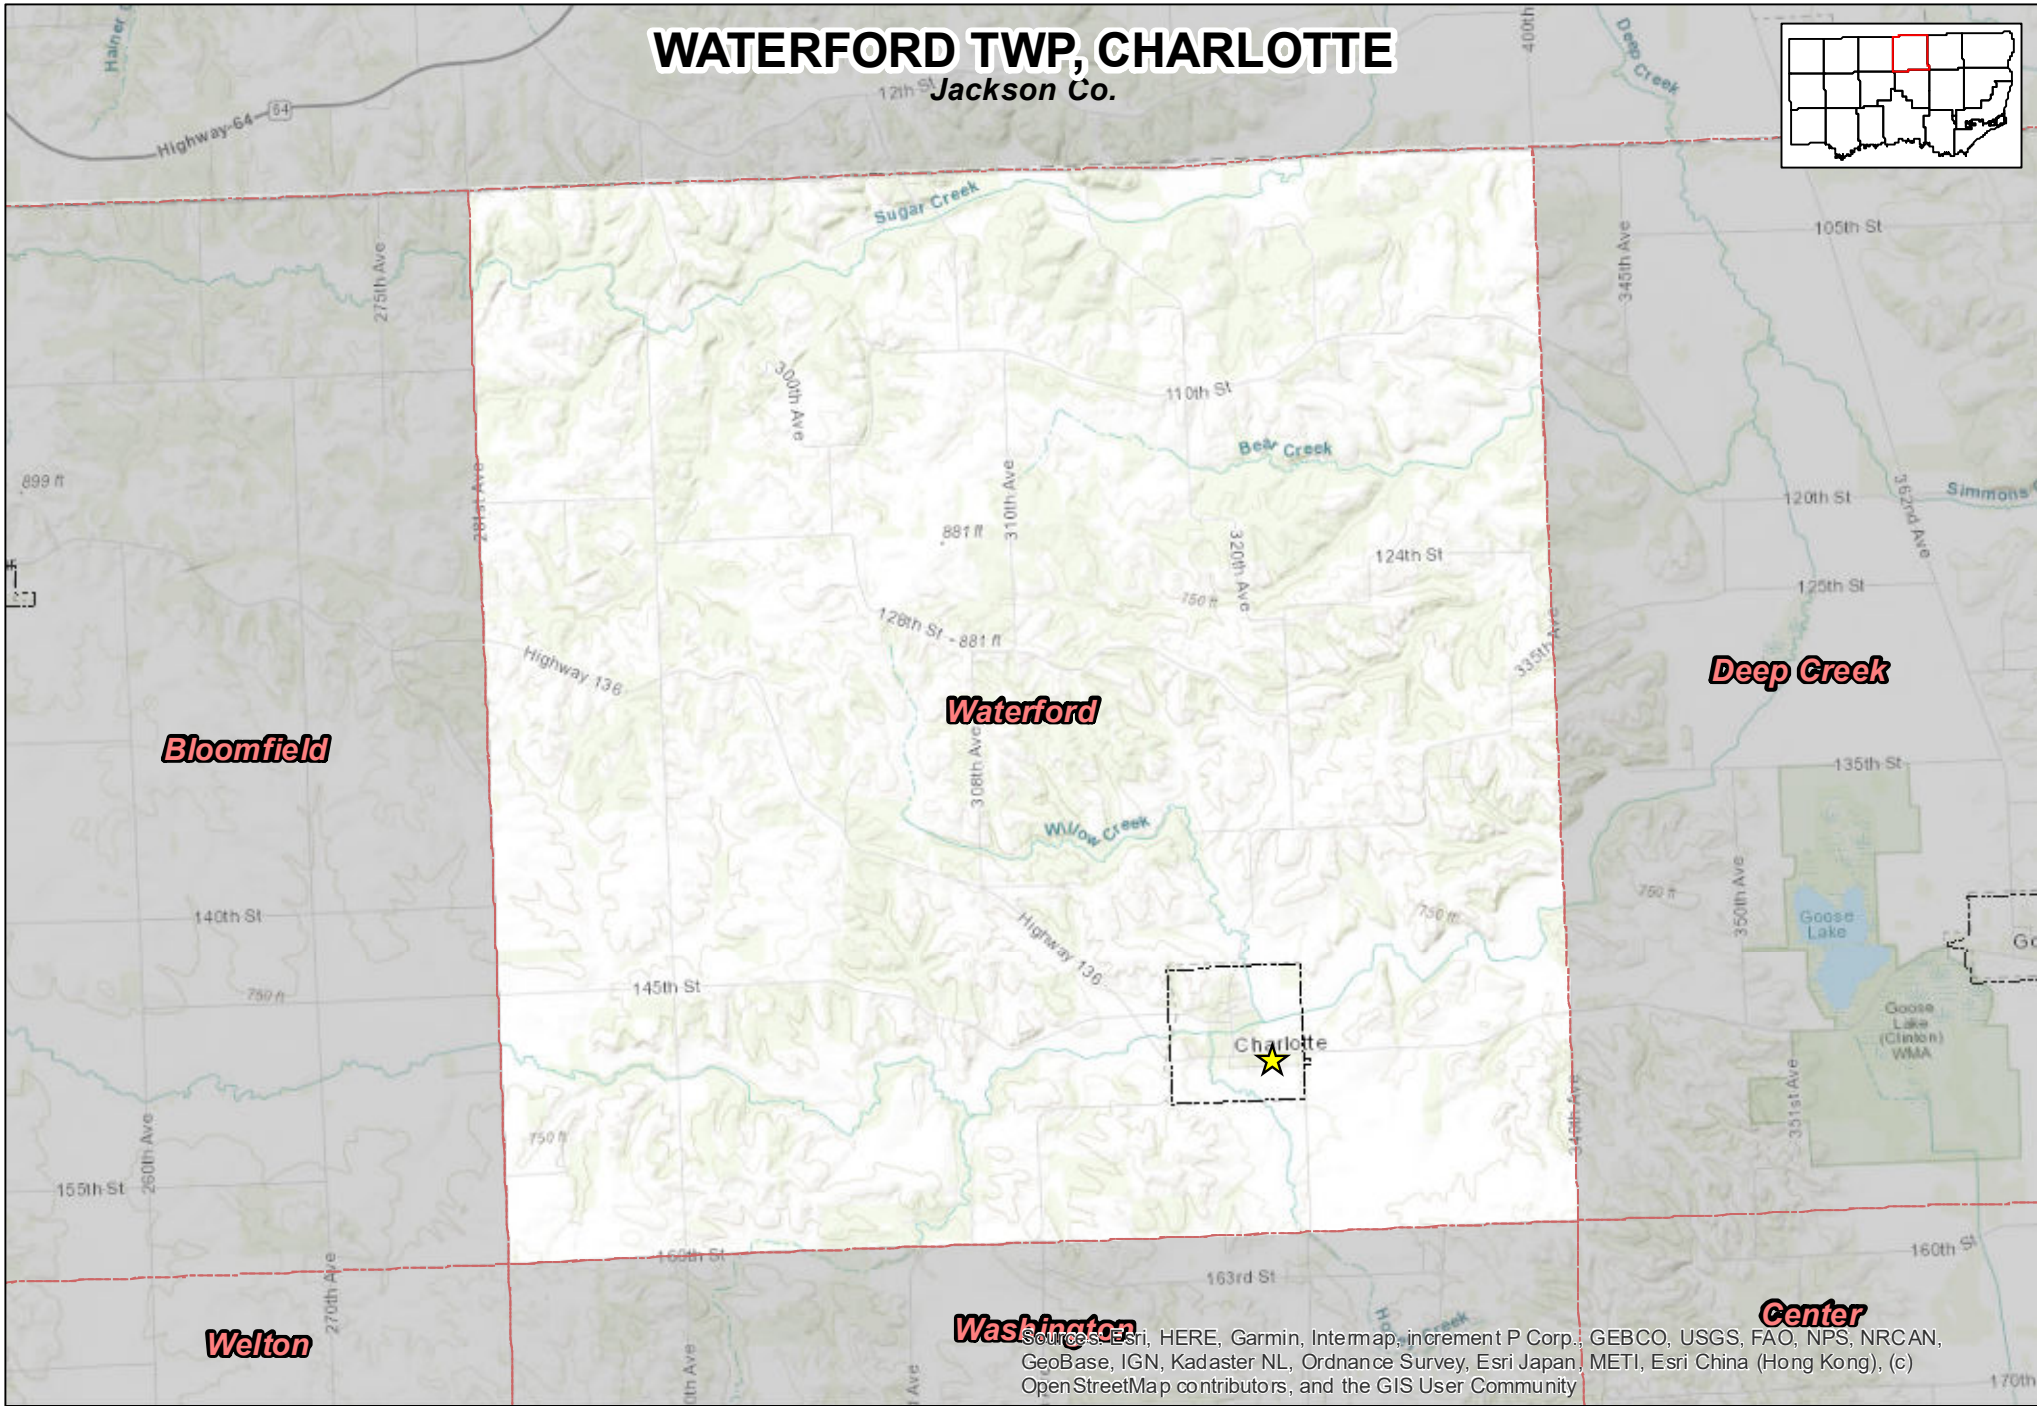

WATERFORD TWP, CHARLOTTE

12th St
Jackson Co.

Sources: Esri, HERE, Garmin, Intermap, increment P Corp., GEBCO, USGS, FAO, NPS, NRCAN, GeoBase, IGN, Kadaster NL, Ordnance Survey, Esri Japan, METI, Esri China (Hong Kong), (c) OpenStreetMap contributors, and the GIS User Community

Prepared by:
Clinton County Auditor's Office
GIS Division
1900 N 3rd Street
Clinton, IA 52733-2957
(563) 244-0568

Precinct Polling Location Address

Immanuel Lutheran Church
235 1st St, Charlotte IA 52731

1 inch = 1 miles
NOTE: Polling location may reside outside of precinct

- Polling Location
- Political Township
- Corporate Boundary

Date: 2/7/2022