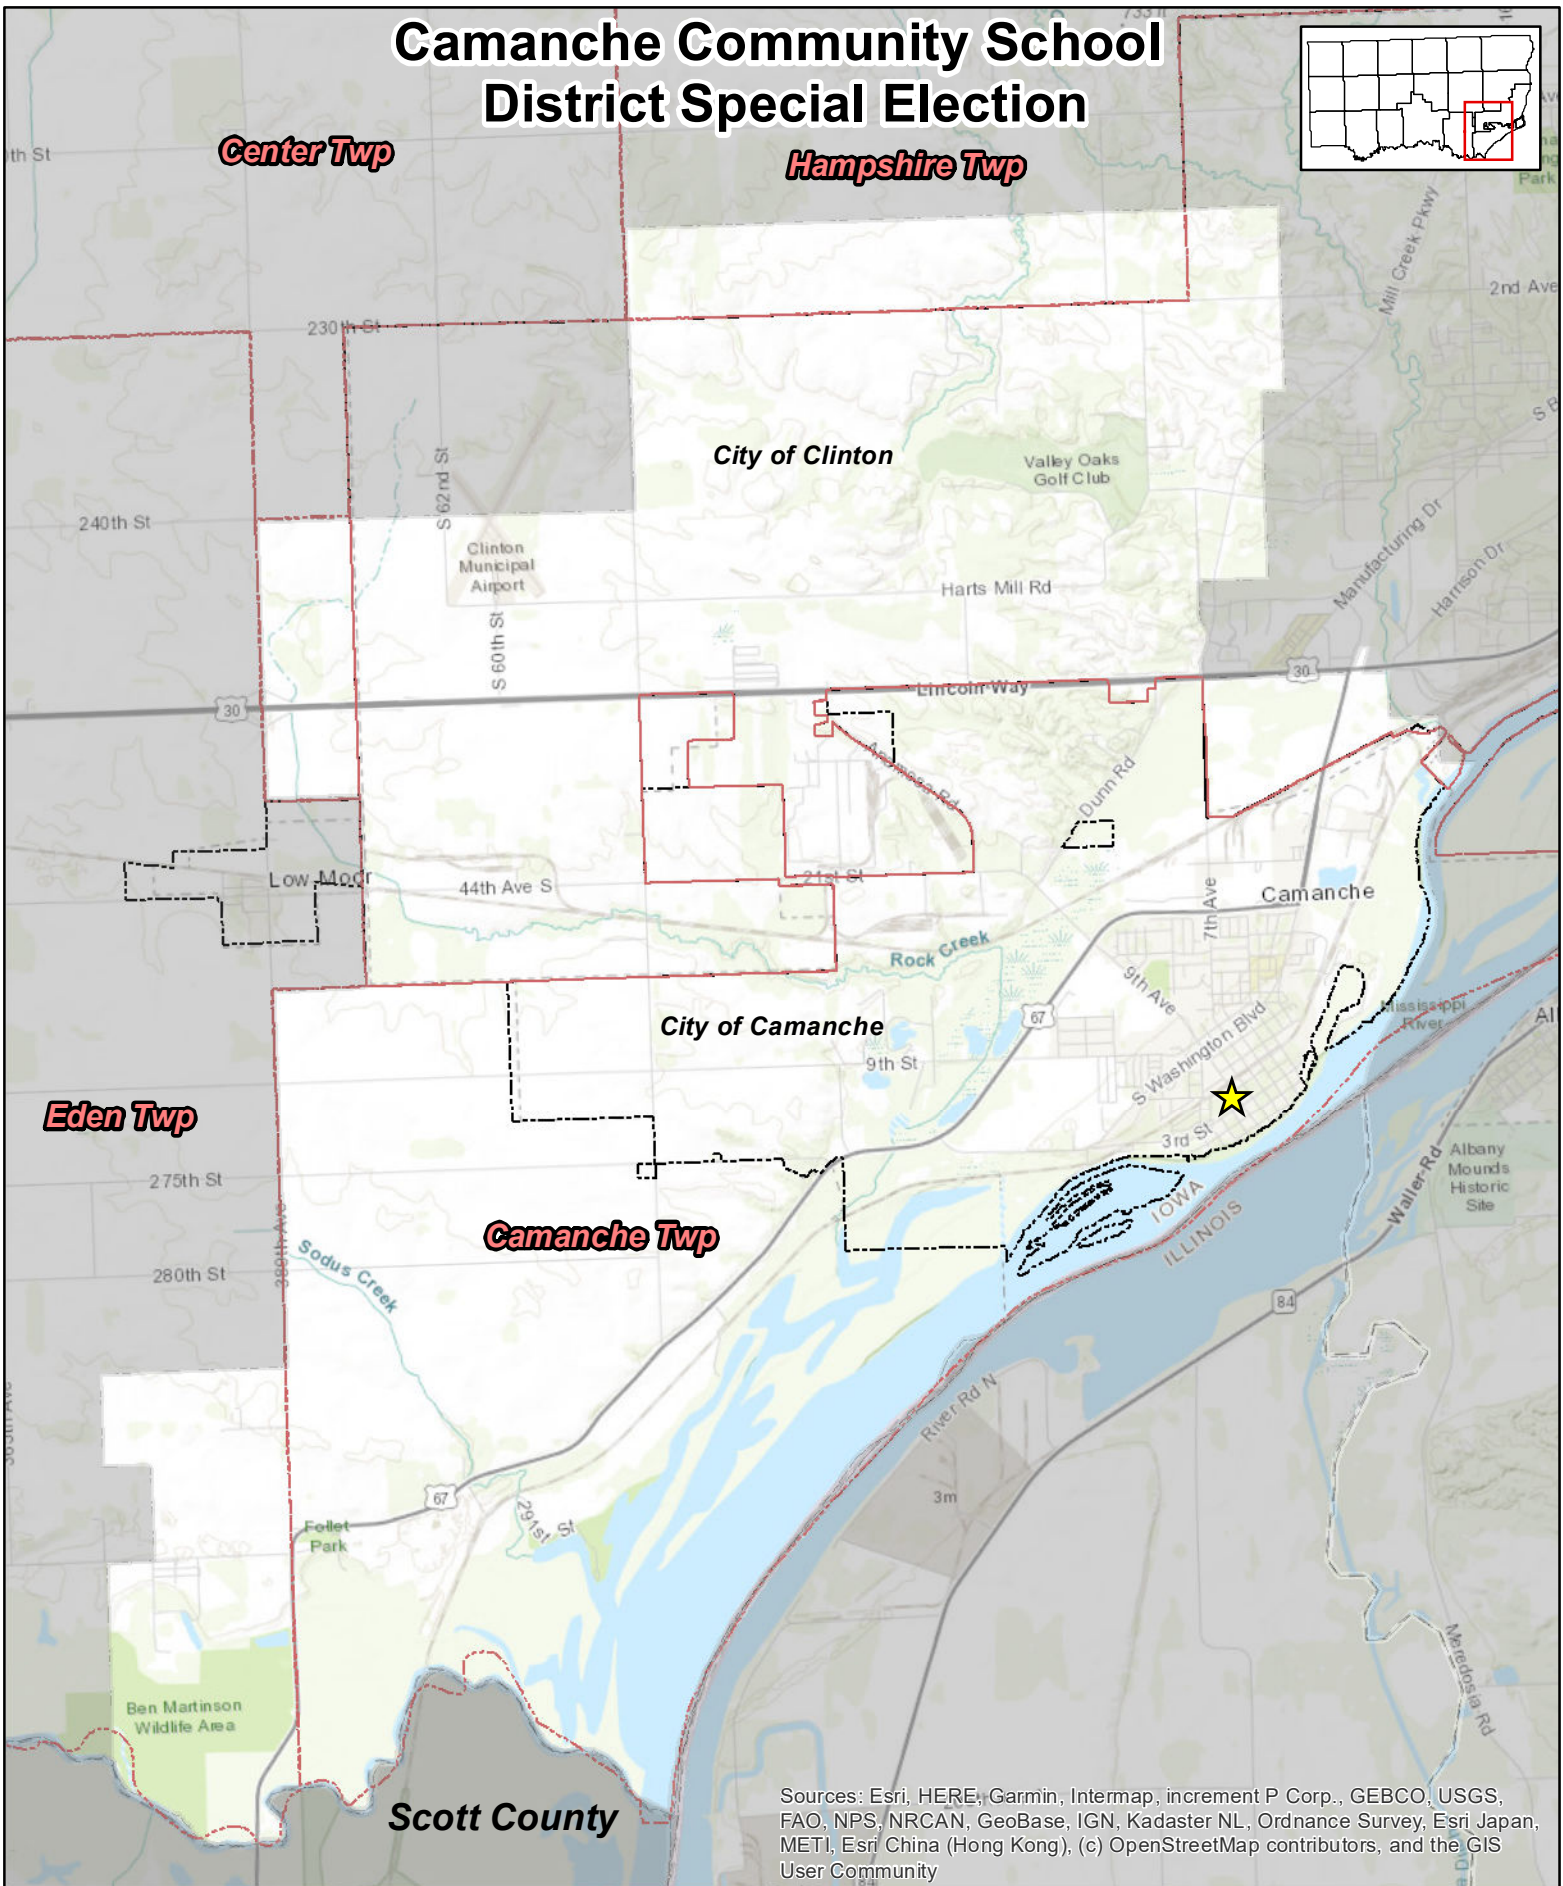

Camanche Community School District Special Election

Sources: Esri, HERE, Garmin, Intermap, increment P Corp., GEBCO, USGS, FAO, NPS, NRCAN, GeoBase, IGN, Kadaster NL, Ordnance Survey, Esri Japan, METI, Esri China (Hong Kong), (c) OpenStreetMap contributors, and the GIS User Community

Prepared by:
Clinton County Auditor's Office
GIS Division
1900 N 3rd Street
Clinton, IA 52732
(563) 244-0568

Polling Location Address
Camanche Community Center
323 9th Ave, Camanche, IA 52730

★ Polling Location

Political Township

Corporate Boundary

N

Date: 8/7/2020