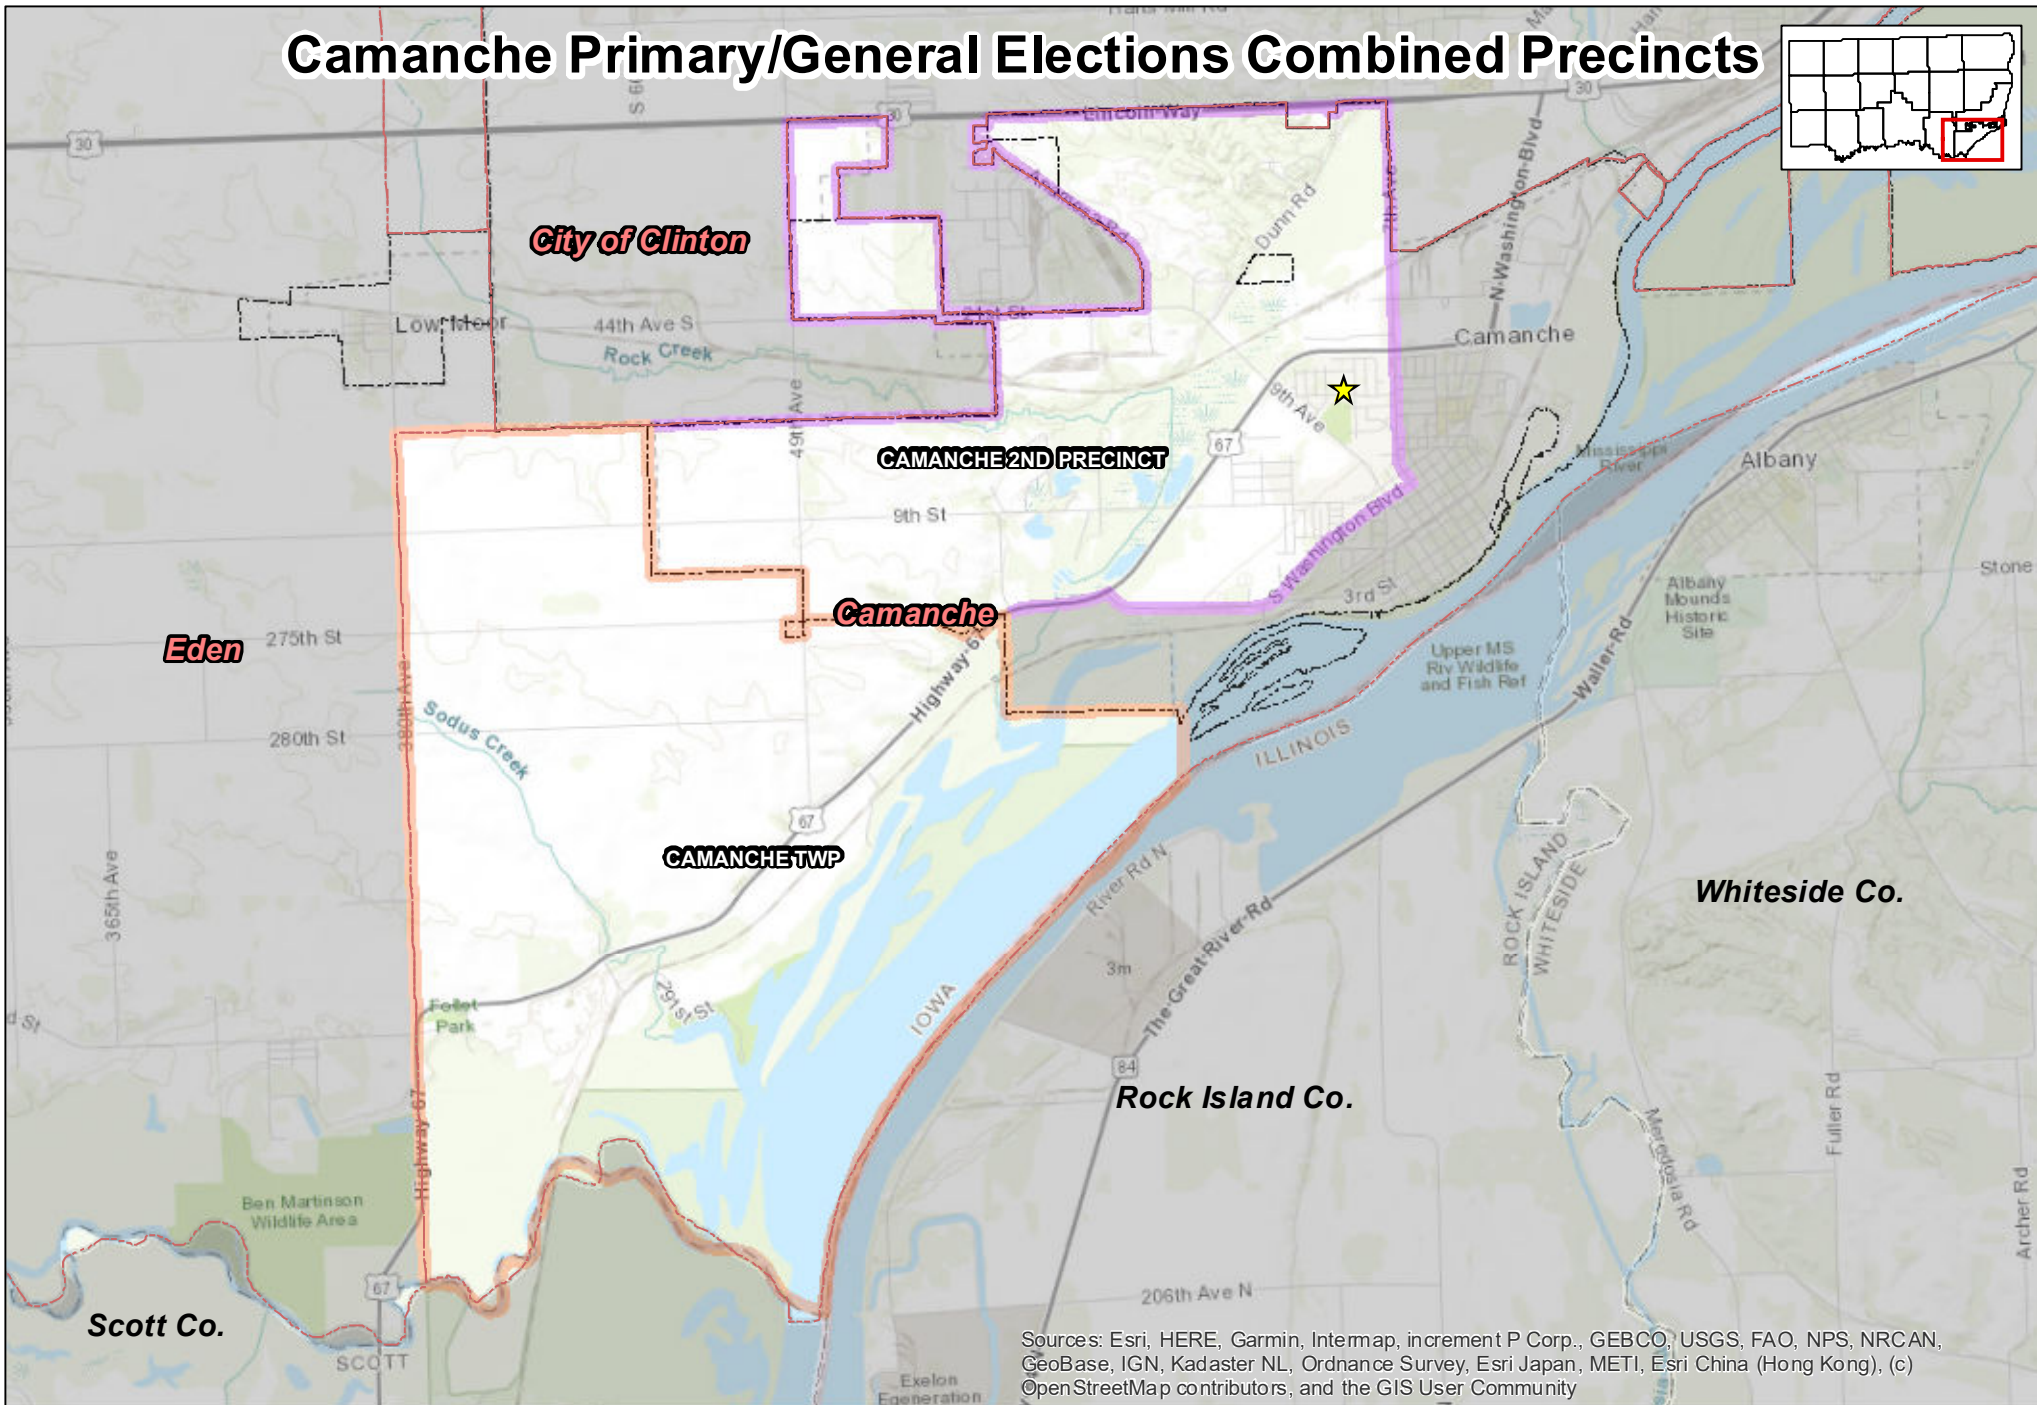

Camanche Primary/General Elections Combined Precincts

Sources: Esri, HERE, Garmin, Intemap, increment P Corp., GEBCO, USGS, FAO, NPS, NRCAN, GeoBase, IGN, Kadaster NL, Ordnance Survey, Esri Japan, METI, Esri China (Hong Kong), (c) OpenStreetMap contributors, and the GIS User Community

Prepared by:
Clinton County Auditor's Office
GIS Division
1900 N 3rd Street
Clinton, IA 52733-2957
(563) 244-0568
<https://elections.clintoncounty-ia.gov/>

Precinct Polling Location Address

Church of the Visitation
1032 Middle Rd, Camanche IA 52730

1 inch = 1 miles
NOTE: Polling location may reside outside of precinct

- Polling Location
- Political Township
- Corporate Boundary

Date: 4/12/2022