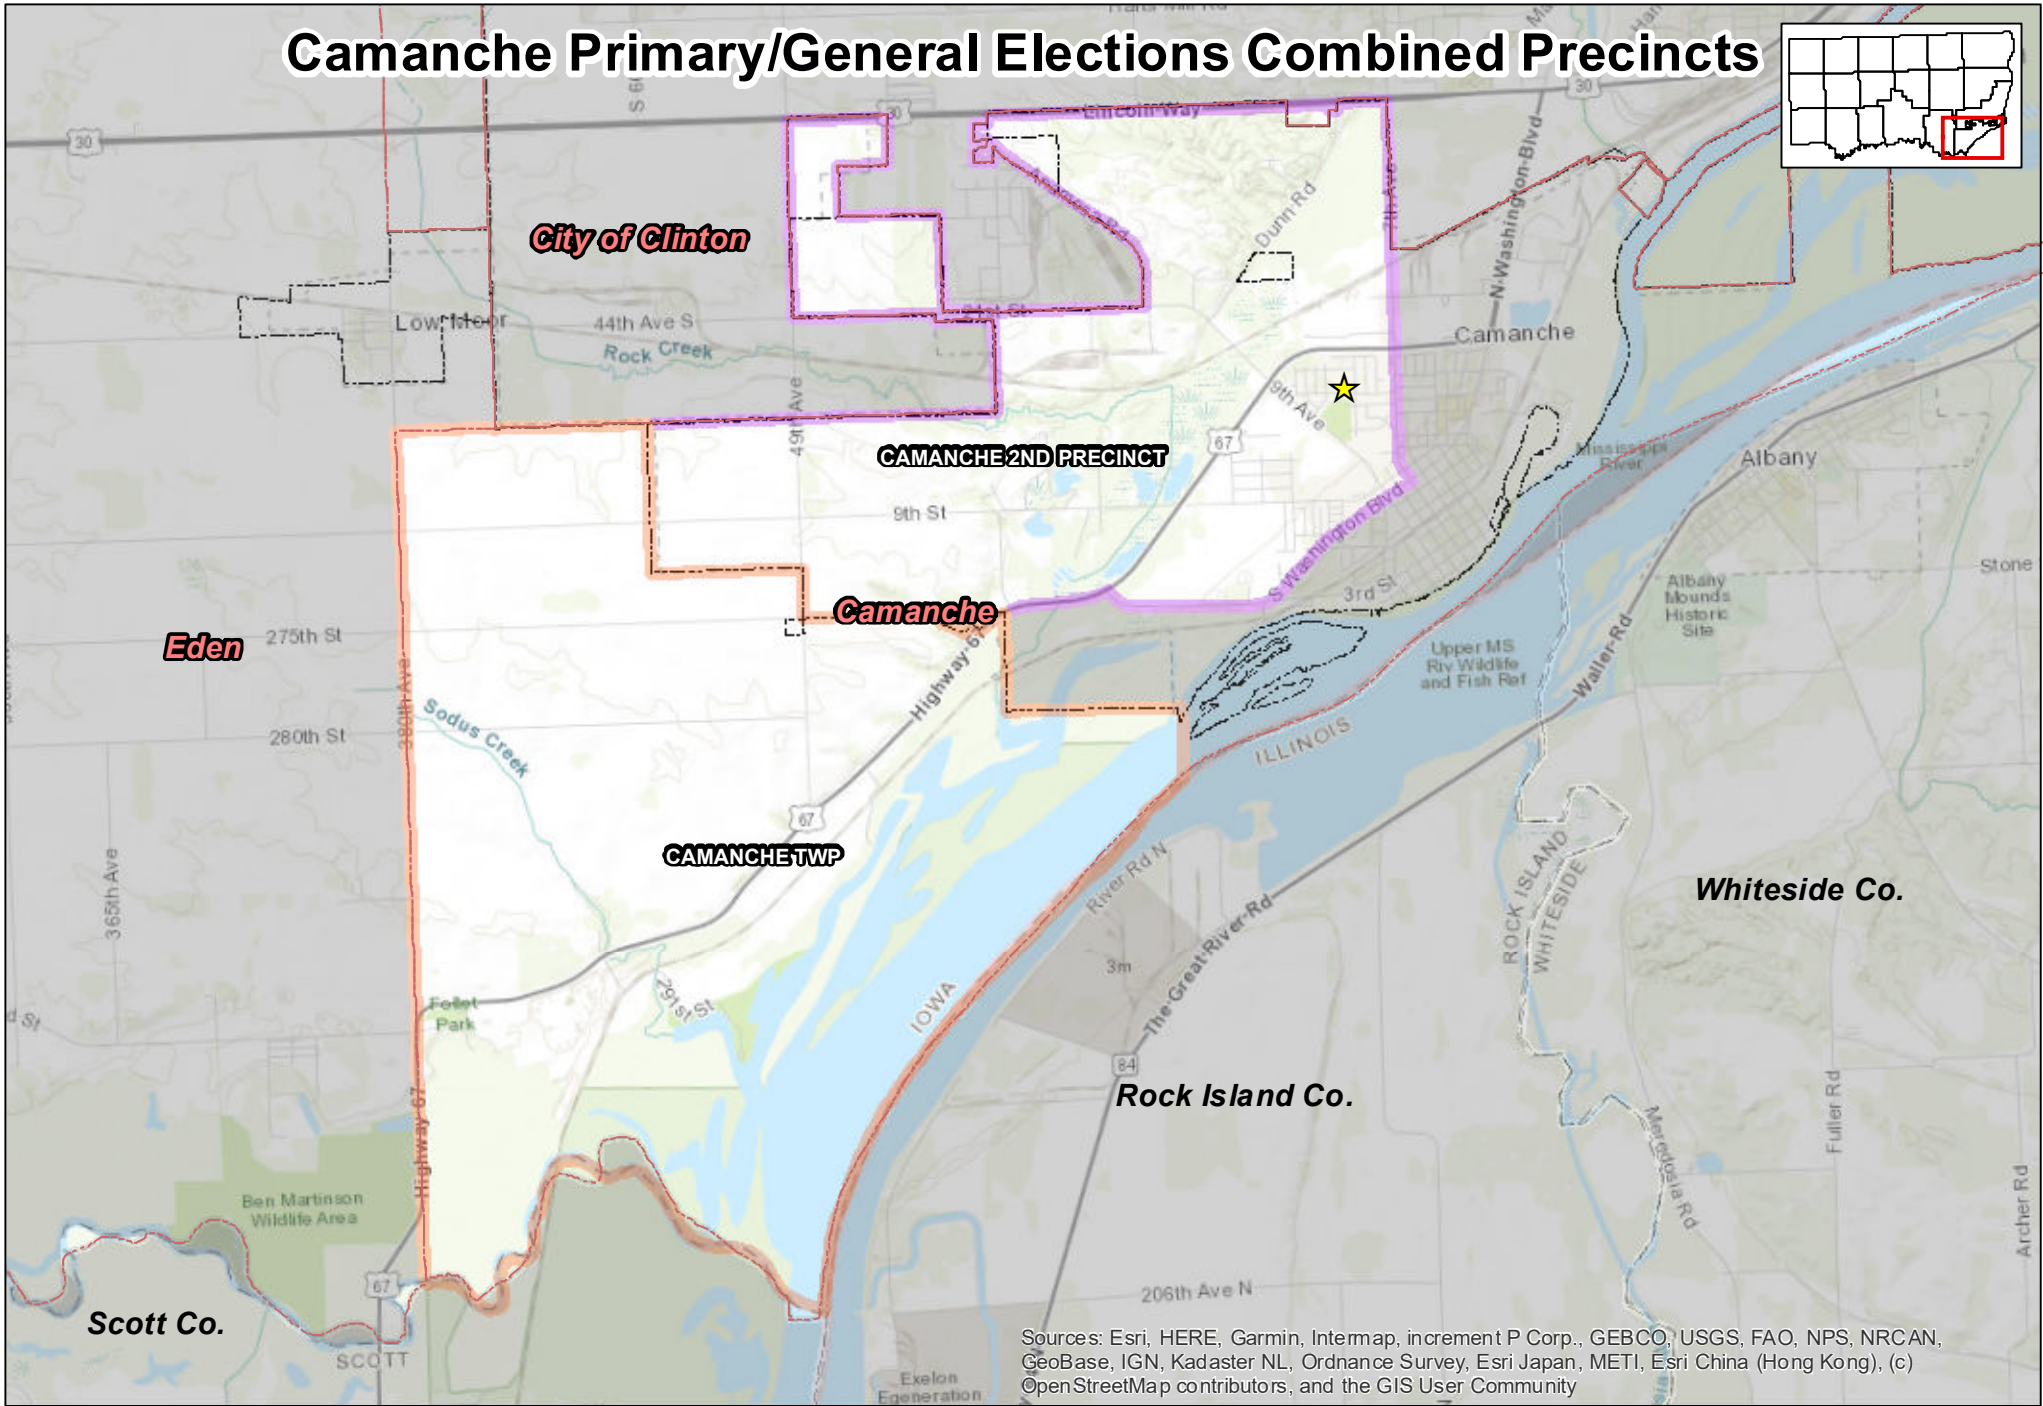

Camanche Primary/General Elections Combined Precincts

Sources: Esri, HERE, Garmin, Intemap, increment P Corp., GEBCO, USGS, FAO, NPS, NRCAN, GeoBase, IGN, Kadaster NL, Ordnance Survey, Esri Japan, METI, Esri China (Hong Kong), (c) OpenStreetMap contributors, and the GIS User Community

Prepared by:
Clinton County Auditor's Office
GIS Division
1900 N 3rd Street
Clinton, IA 52733-2957
(563) 244-0568

Precinct Polling Location Address

Church of the Visitation
1032 Middle Rd, Camanche IA 52730

1 inch = 1 miles
NOTE: Polling location may reside outside of precinct

- Polling Location
- Political Township
- Corporate Boundary

Date: 2/8/2022