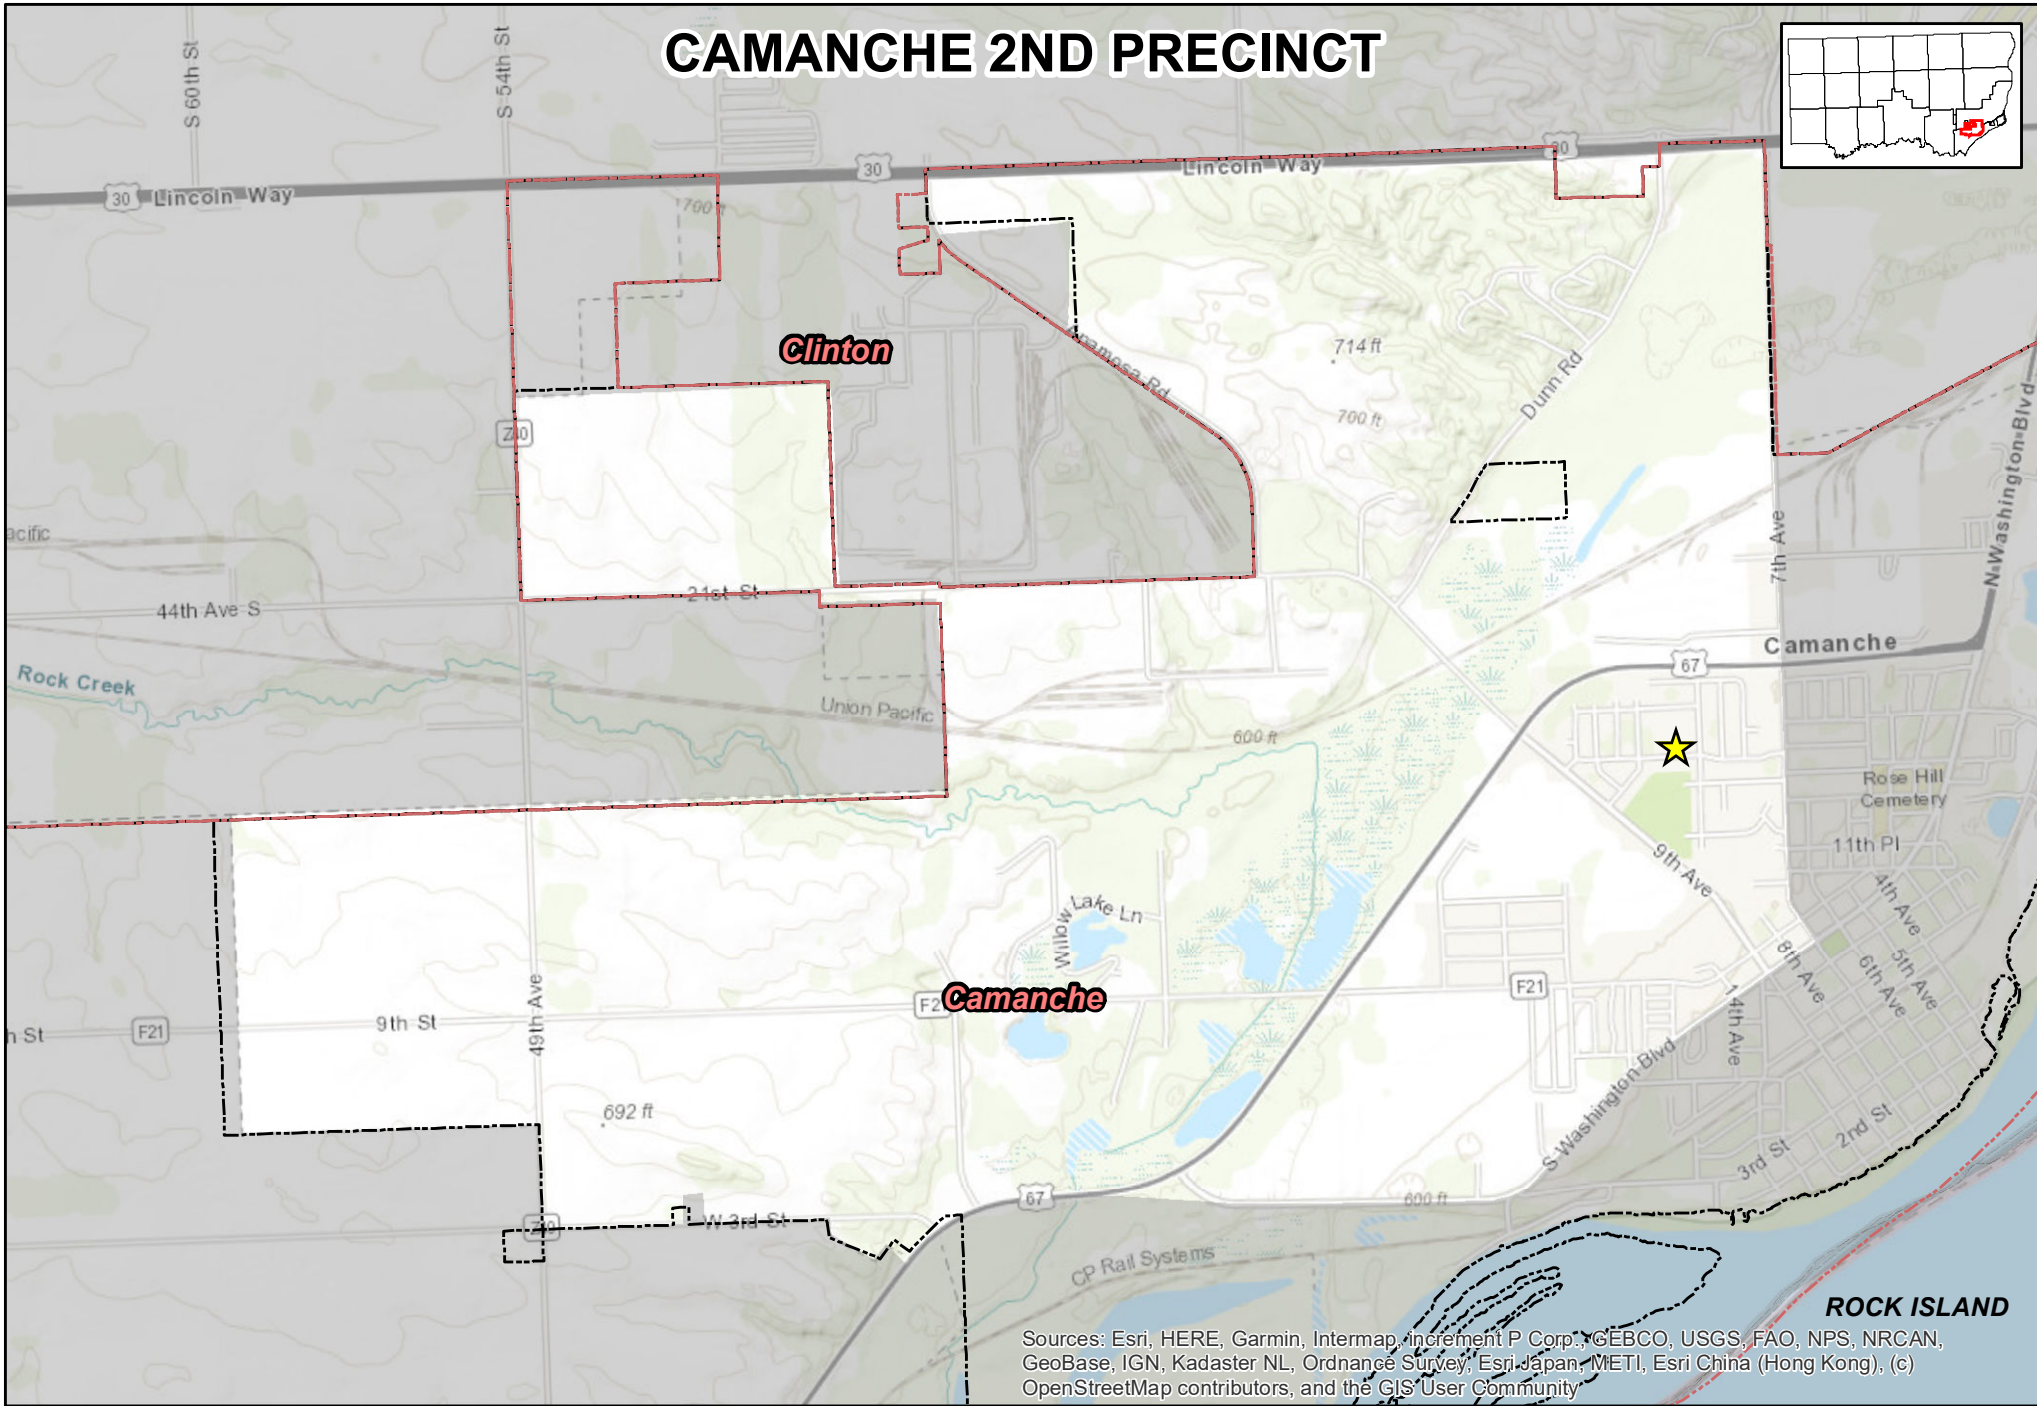

CAMANCHE 2ND PRECINCT

Sources: Esri, HERE, Garmin, Intermap, increment P Corp., GEBCO, USGS, FAO, NPS, NRCAN, GeoBase, IGN, Kadaster NL, Ordnance Survey, Esri Japan, METI, Esri China (Hong Kong), (c) OpenStreetMap contributors, and the GIS User Community

Prepared by:
Clinton County Auditor's Office
GIS Division
1900 N 3rd Street
Clinton, IA 52733-2957
(563) 244-0568

Precinct Polling Location Address

1032 Middle Rd, Camanche, IA 52730

1 inch = 0.5 miles
NOTE: Polling location may reside outside of precinct

-  Polling Location
-  Political Township
-  Corporate Boundary