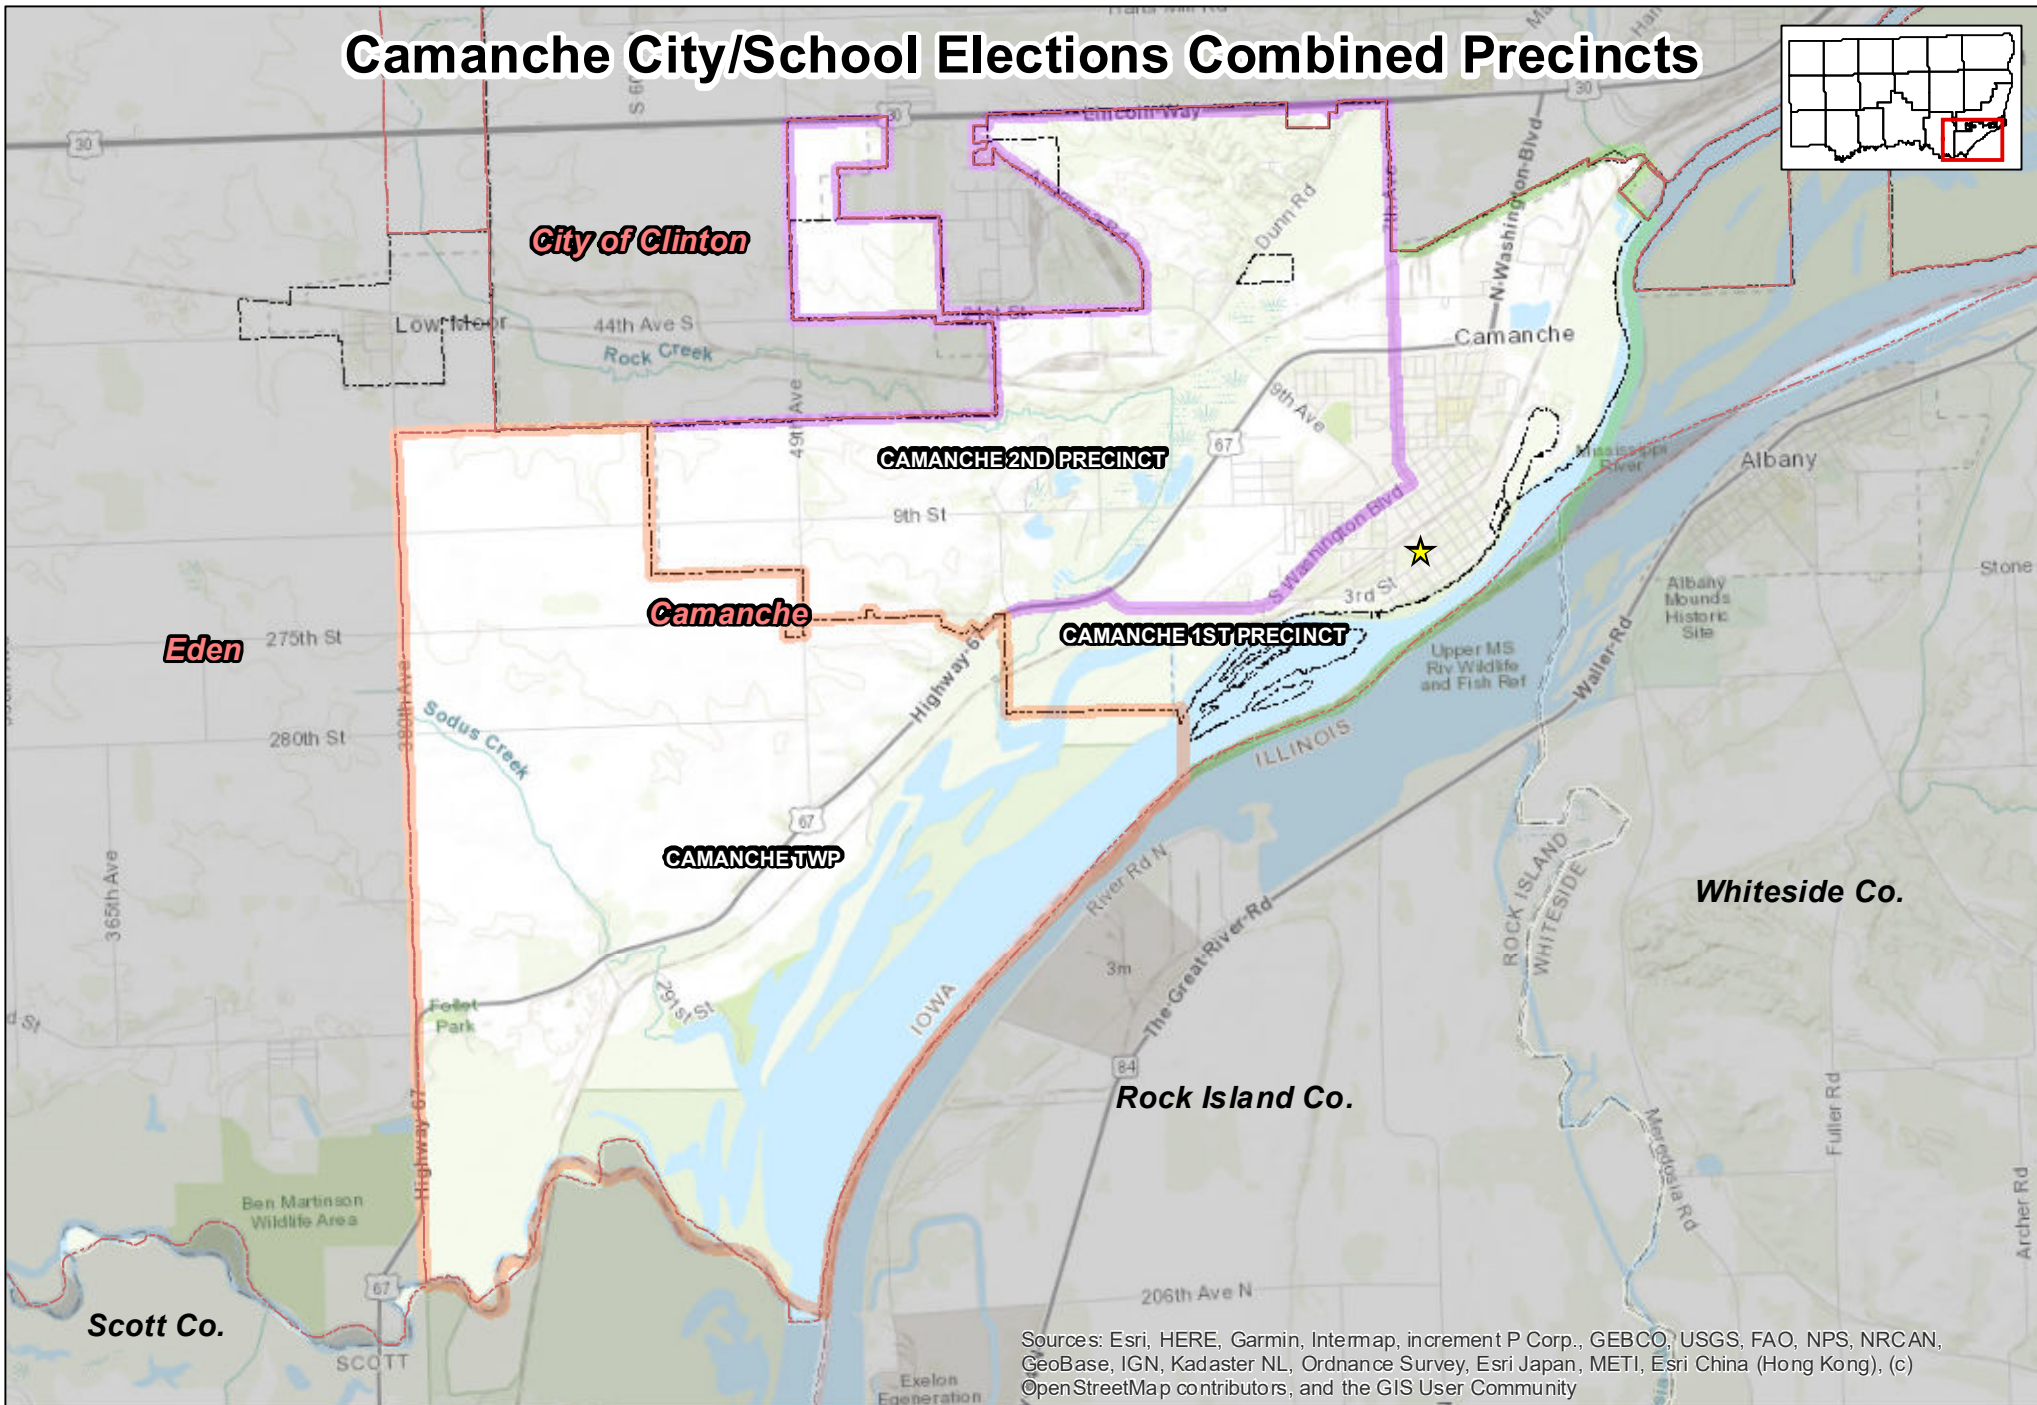

Camanche City/School Elections Combined Precincts

Sources: Esri, HERE, Garmin, Intemap, increment P Corp., GEBCO, USGS, FAO, NPS, NRCAN, GeoBase, IGN, Kadaster NL, Ordnance Survey, Esri Japan, METI, Esri China (Hong Kong), (c) OpenStreetMap contributors, and the GIS User Community

Prepared by:
Clinton County Auditor's Office
GIS Division
1900 N 3rd Street
Clinton, IA 52733-2957
(563) 244-0568
<https://elections.clintoncounty-ia.gov/>

Precinct Polling Location Address

Camanche Community Center
323 9th Ave, Camanche IA 52730

1 inch = 1 miles
NOTE: Polling location may reside outside of precinct

- Polling Location
- Political Township
- Corporate Boundary

Date: 4/12/2022