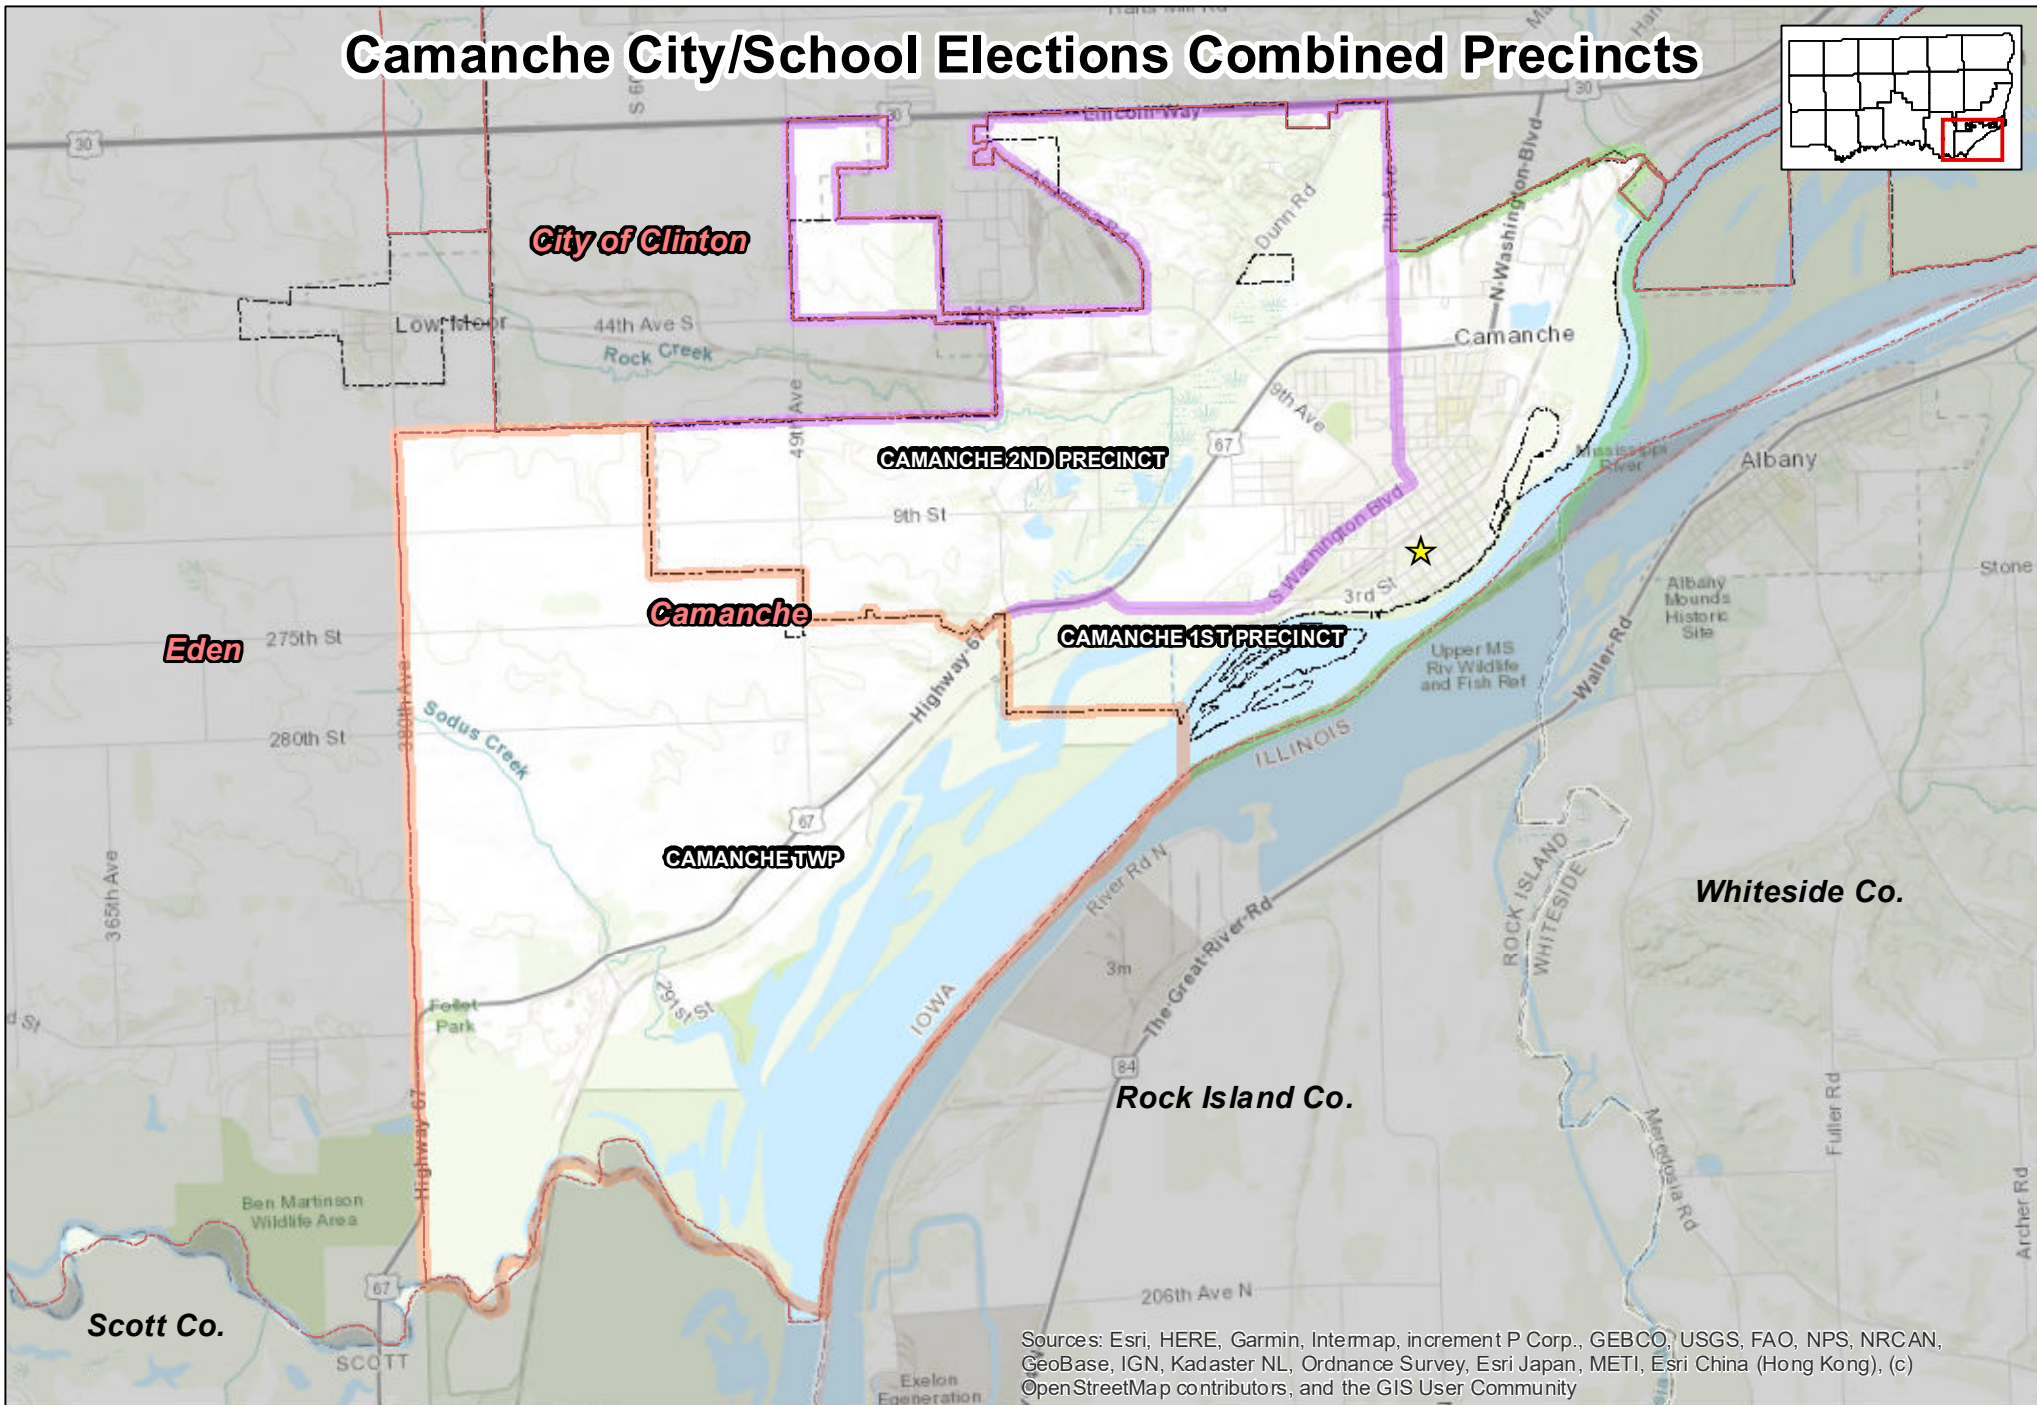

Camanche City/School Elections Combined Precincts

Sources: Esri, HERE, Garmin, Intemap, increment P Corp., GEBCO, USGS, FAO, NPS, NRCAN, GeoBase, IGN, Kadaster NL, Ordnance Survey, Esri Japan, METI, Esri China (Hong Kong), (c) OpenStreetMap contributors, and the GIS User Community

Prepared by:
Clinton County Auditor's Office
GIS Division
1900 N 3rd Street
Clinton, IA 52733-2957
(563) 244-0568

Precinct Polling Location Address

Camanche Community Center
323 9th Ave, Camanche IA 52730

1 inch = 1 miles
NOTE: Polling location may reside outside of precinct

- Polling Location
- Political Township
- Corporate Boundary

Date: 2/8/2022